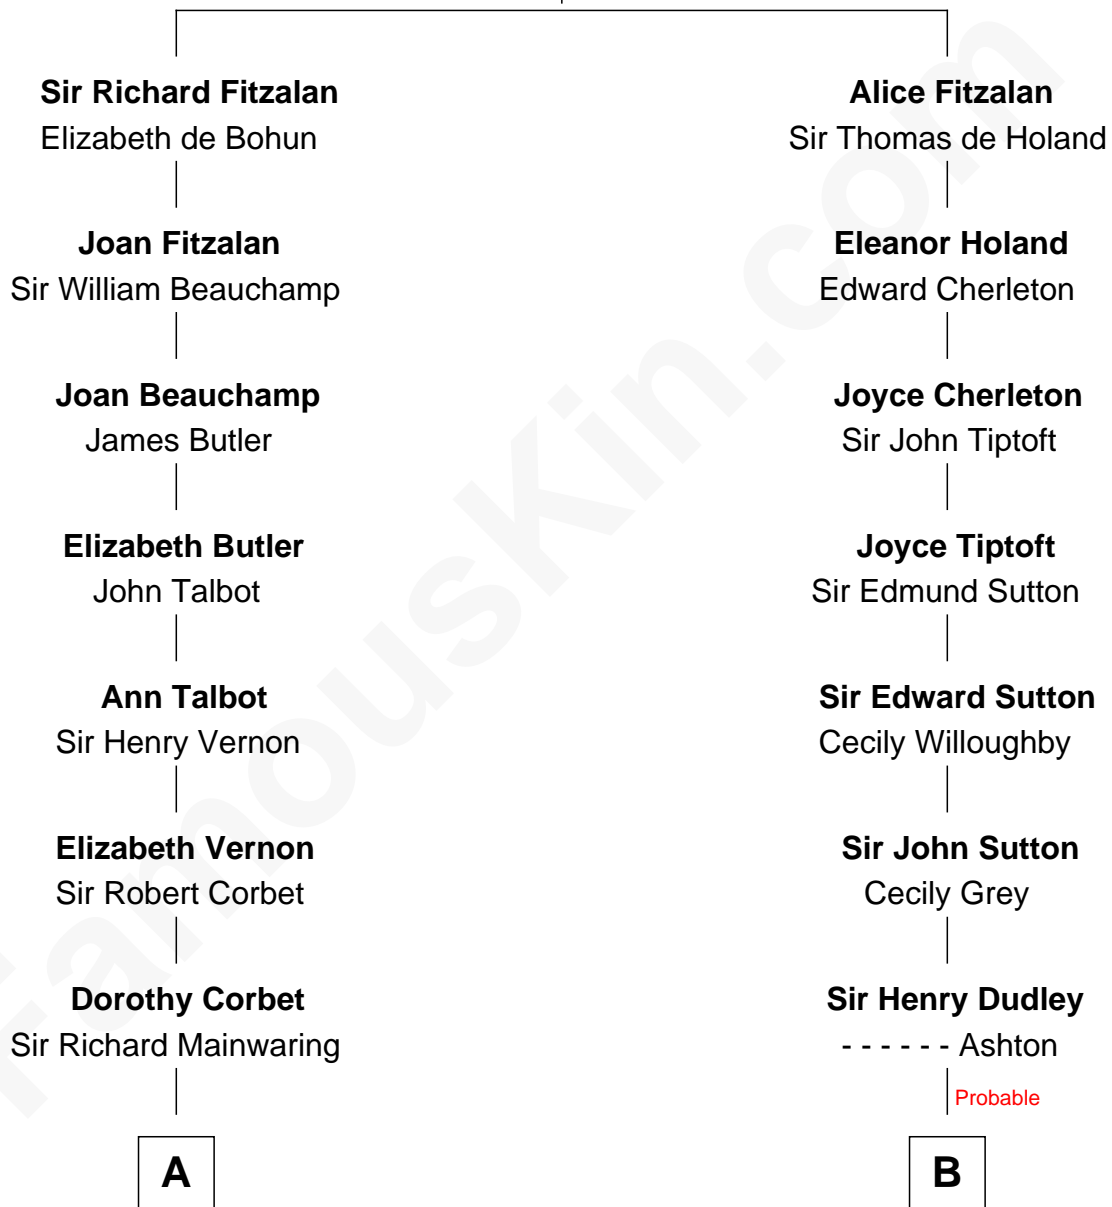

FamousKin.com Relationship Chart of

Melvyn Douglas

Movie Actor

18th cousin of

Humphrey Bogart

Movie Actor

Richard Fitzalan
Eleanor Plantagenet

C

Lena Priscilla Shackelford
Edouard Gregory Hesselberg

Melvyn Douglas
Movie Actor

D

Maud Humphrey
Dr. Belmont Deforest Bogart

Humphrey Bogart
Movie Actor

FamousKin.com