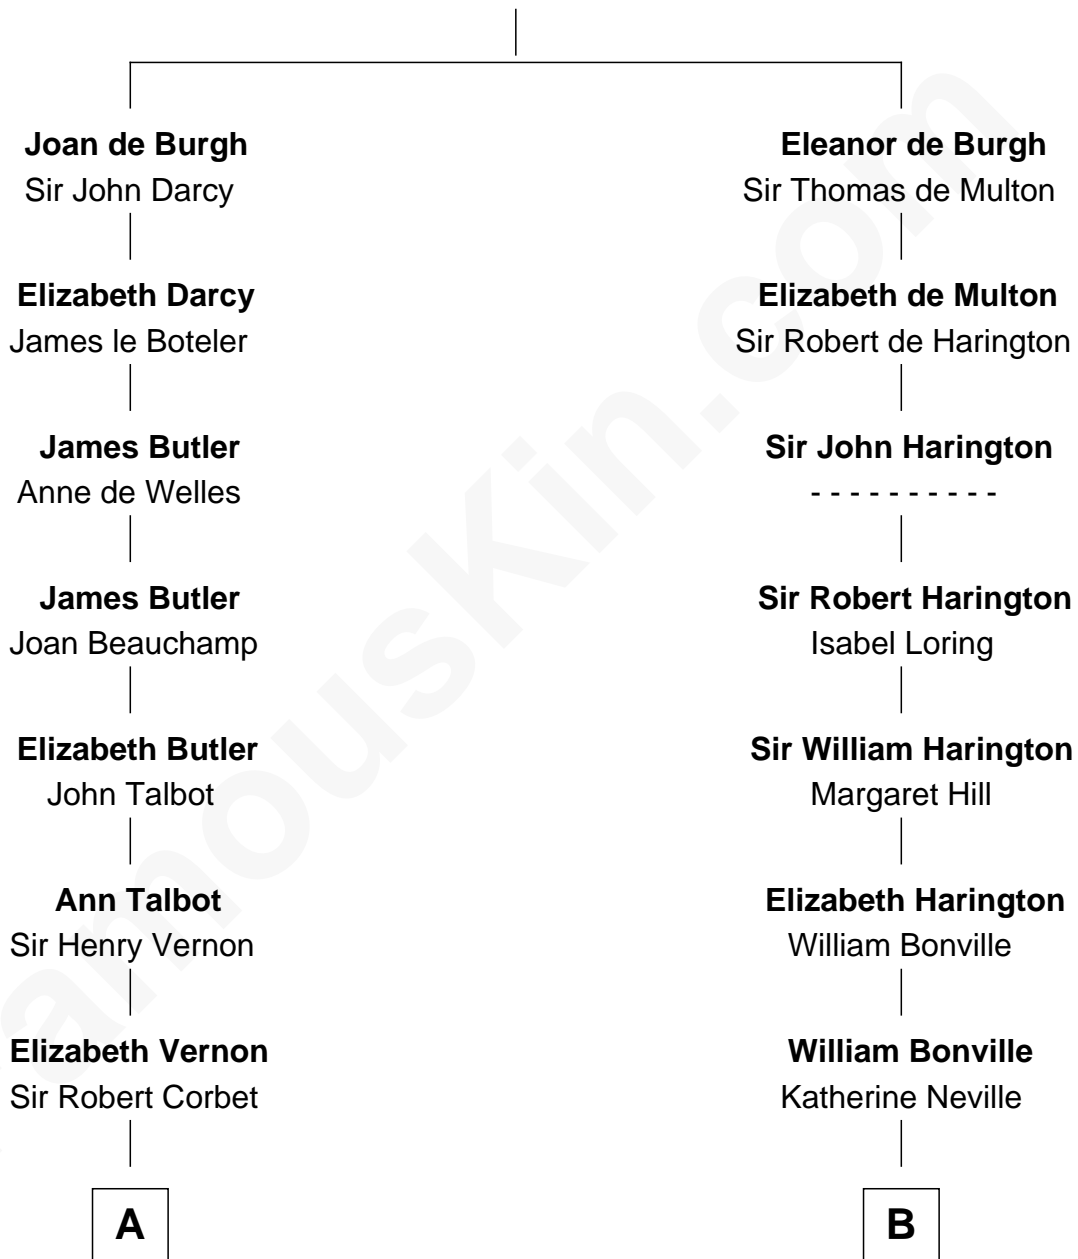

FamousKin.com Relationship Chart of

Melvyn Douglas

Movie Actor

19th cousin 2 times removed of

Humphrey Bogart

Movie Actor

Sir Richard de Burgh

Margaret - - - - -

C

Emma Jane Douglas
Col. George Taliaferro Shackelford

Lena Priscilla Shackelford
Edouard Gregory Hesselberg

Melvyn Douglas
Movie Actor

D

Charlotte Sophia Woodbridge
Dyer Perkins

Elizabeth Rogers Perkins
Harvey Humphrey