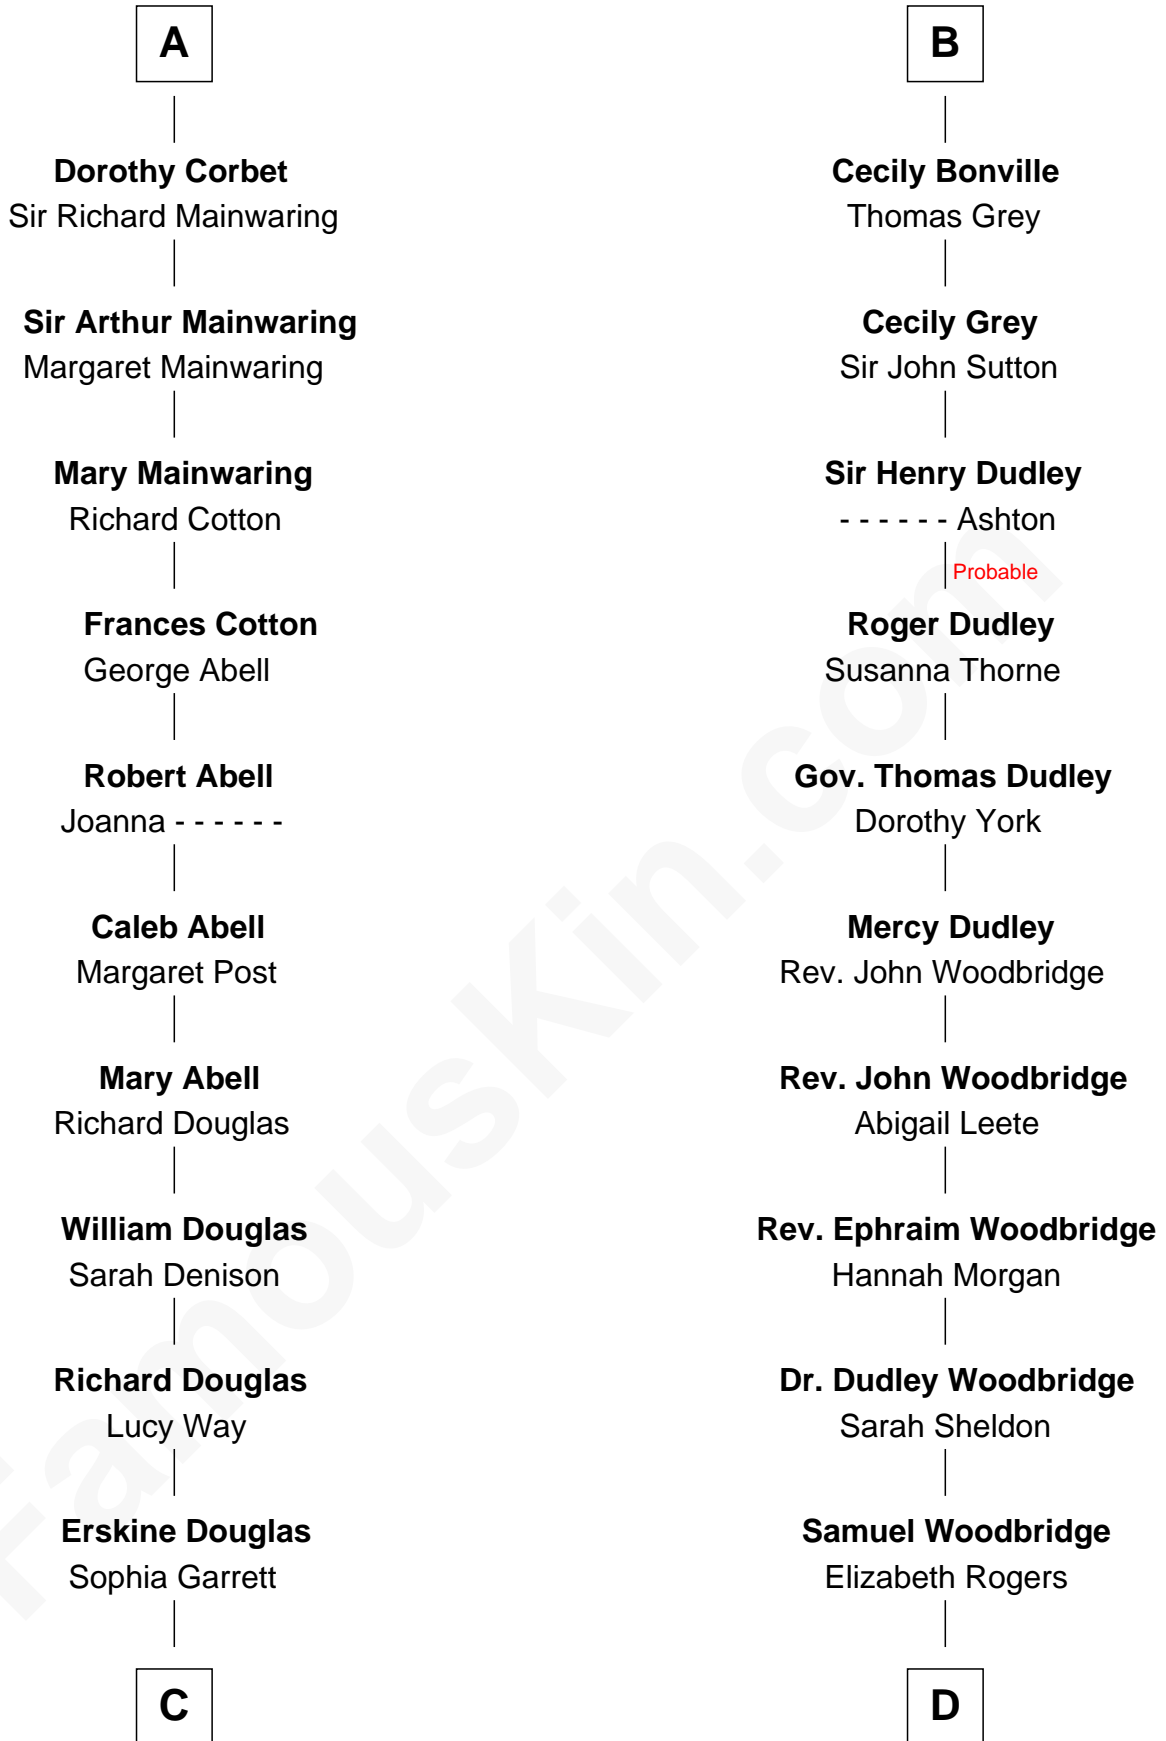

FamousKin.com Relationship Chart of

Melvyn Douglas

Movie Actor

19th cousin 2 times removed of

Humphrey Bogart

Movie Actor

Sir Richard de Burgh

Margaret - - - - -

C

Emma Jane Douglas
Col. George Taliaferro Shackelford

Lena Priscilla Shackelford
Edouard Gregory Hesselberg

Melvyn Douglas
Movie Actor

D

Charlotte Sophia Woodbridge
Dyer Perkins

Elizabeth Rogers Perkins
Harvey Humphrey