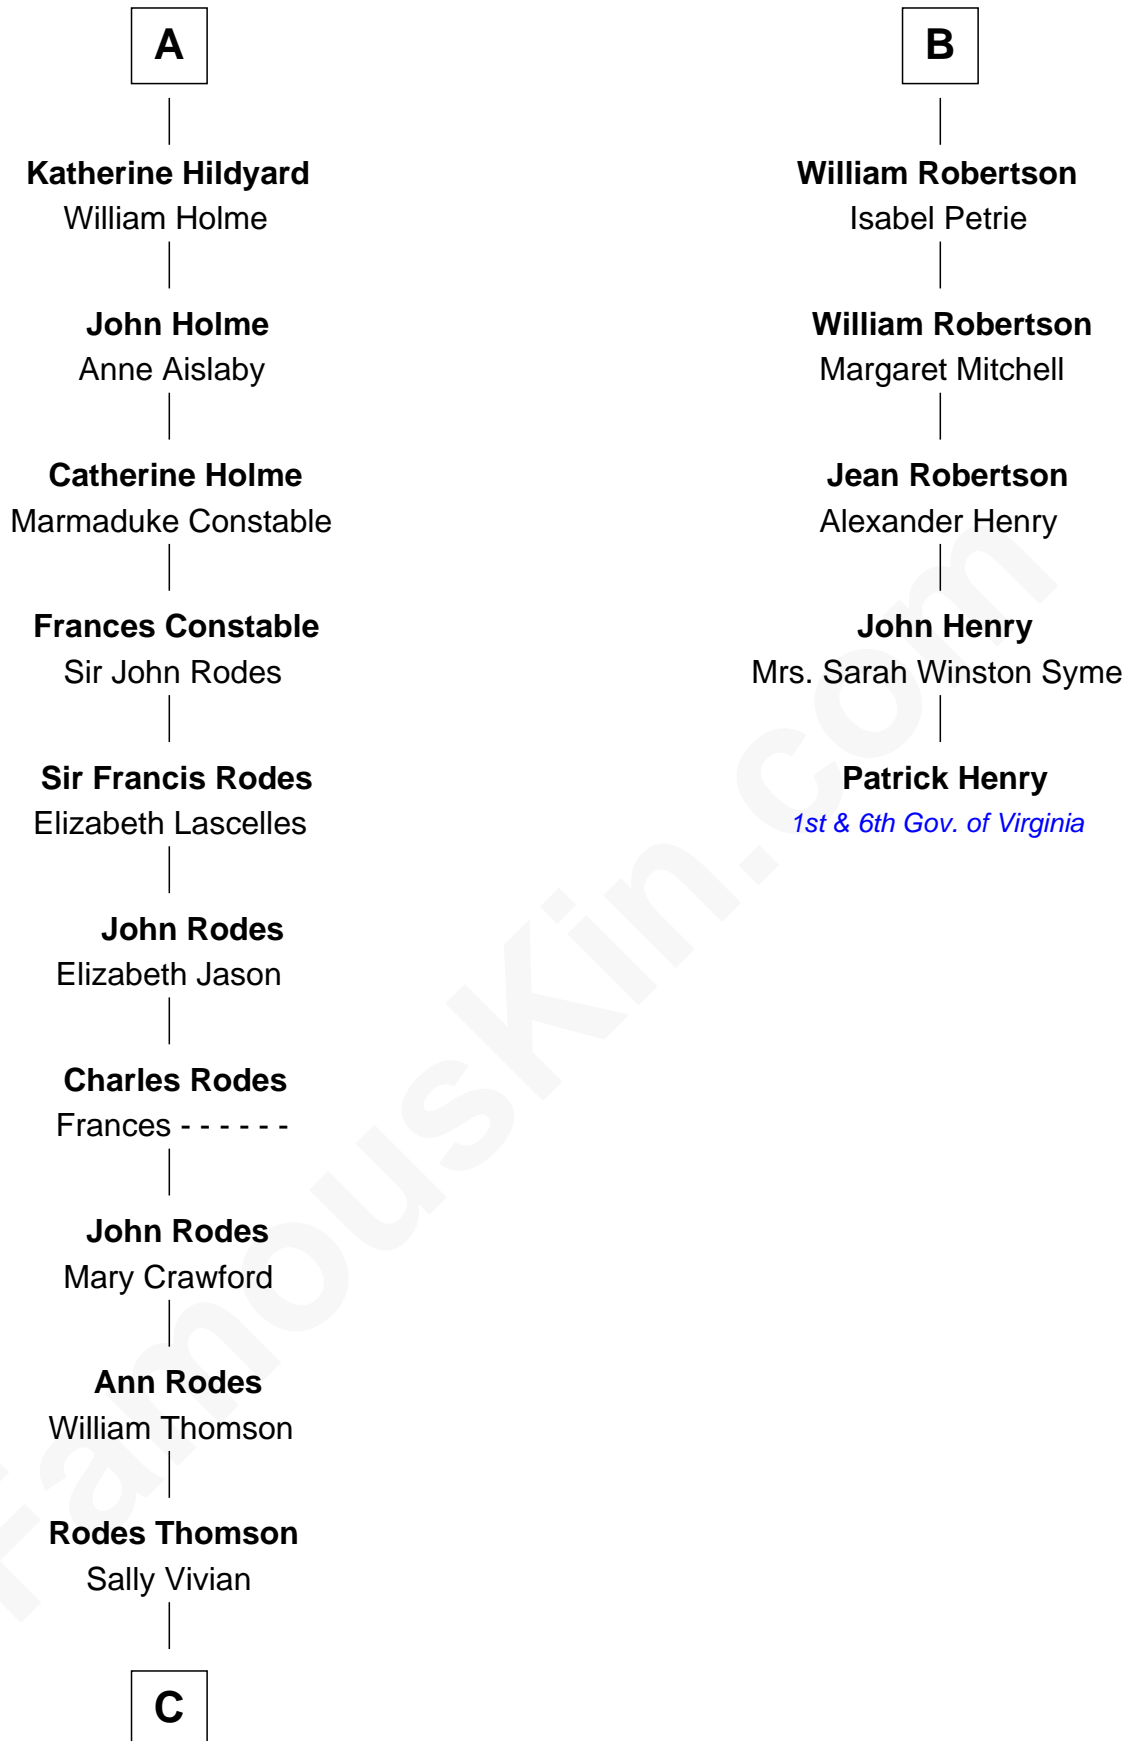

FamousKin.com
Relationship Chart of
Melvyn Douglas
Movie Actor

11th cousin 10 times removed of
Patrick Henry
1st and 6th Governor of Virginia

Edward III, King of England
 Philippa of Hainault

C

Nancy Thomson
Thomas Johnson Garrett

Sophia Garrett
Erskine Douglas

Emma Jane Douglas
Col. George Taliaferro Shackelford

Lena Priscilla Shackelford
Edouard Gregory Hesselberg

Melvyn Douglas
Movie Actor

FamousKin.com