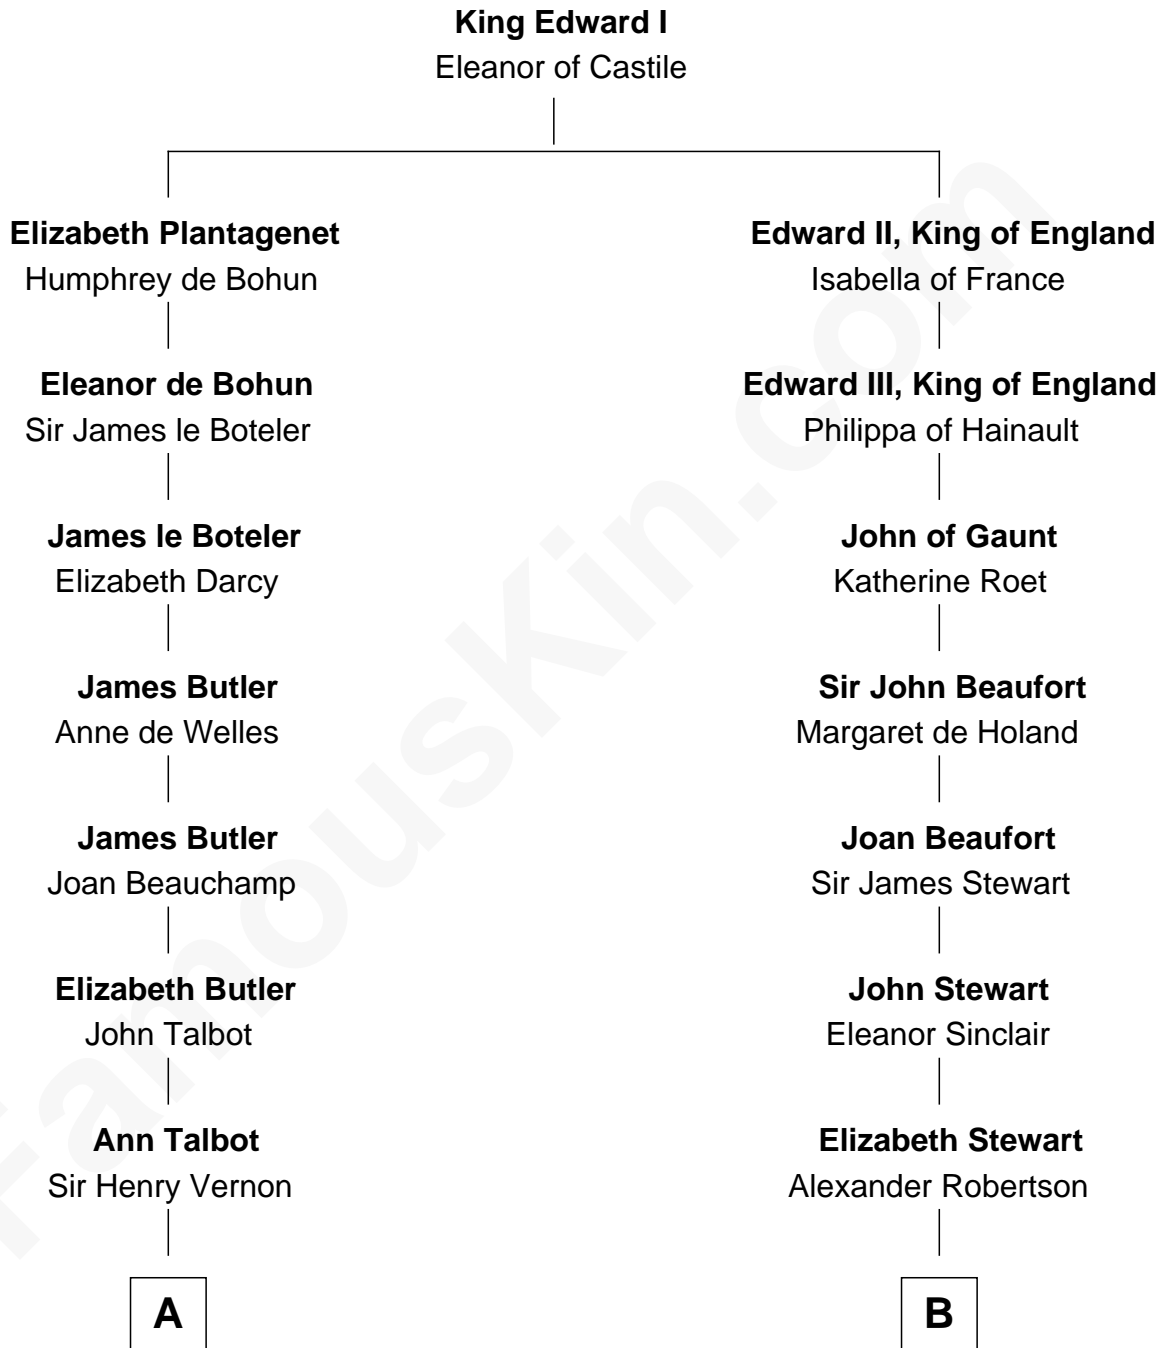

FamousKin.com Relationship Chart of

Melvyn Douglas

Movie Actor

13th cousin 7 times removed of

Patrick Henry

1st and 6th Governor of Virginia

C

—
Erskine Douglas

Sophia Garrett

—
Emma Jane Douglas

Col. George Taliaferro Shackelford

—
Lena Priscilla Shackelford

Edouard Gregory Hesselberg

—
Melvyn Douglas

Movie Actor

FamousKin.com