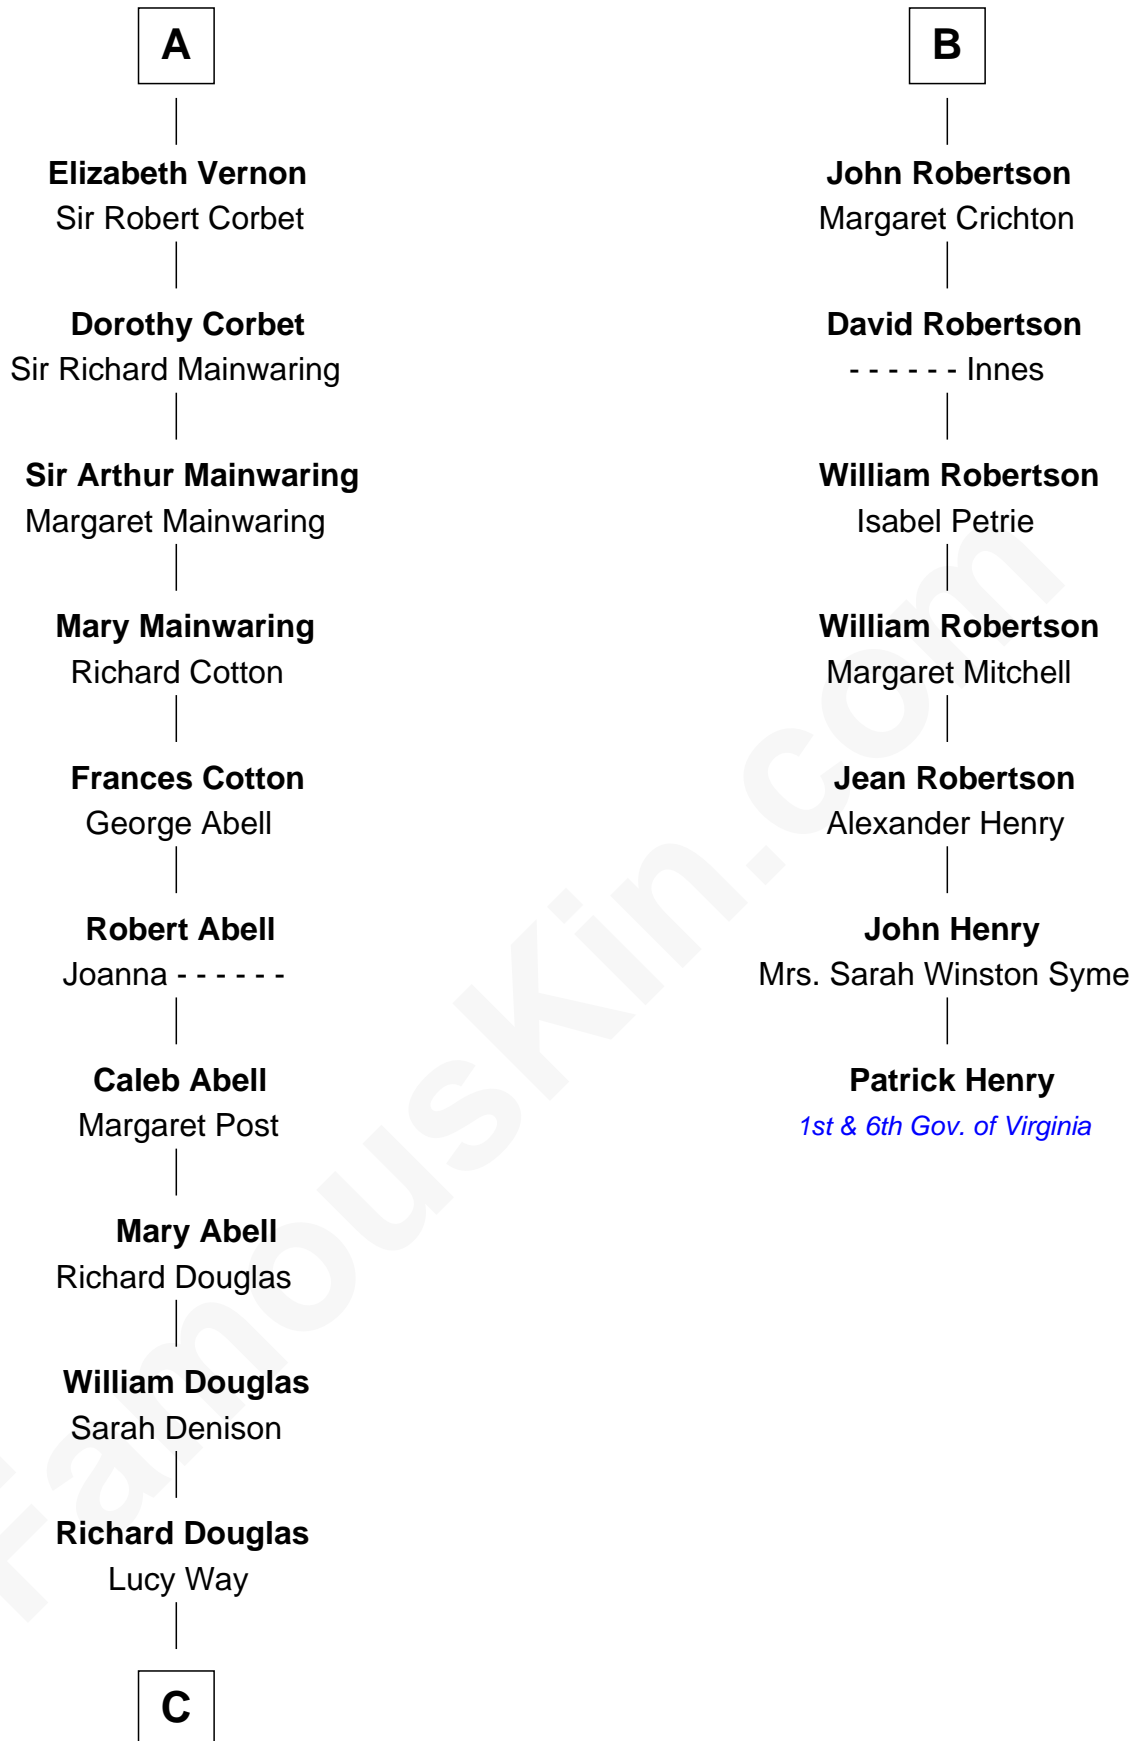

FamousKin.com Relationship Chart of

Melvyn Douglas

Movie Actor

13th cousin 7 times removed of

Patrick Henry

1st and 6th Governor of Virginia

C

—
Erskine Douglas

Sophia Garrett

—
Emma Jane Douglas

Col. George Taliaferro Shackelford

—
Lena Priscilla Shackelford

Edouard Gregory Hesselberg

—
Melvyn Douglas

Movie Actor

FamousKin.com