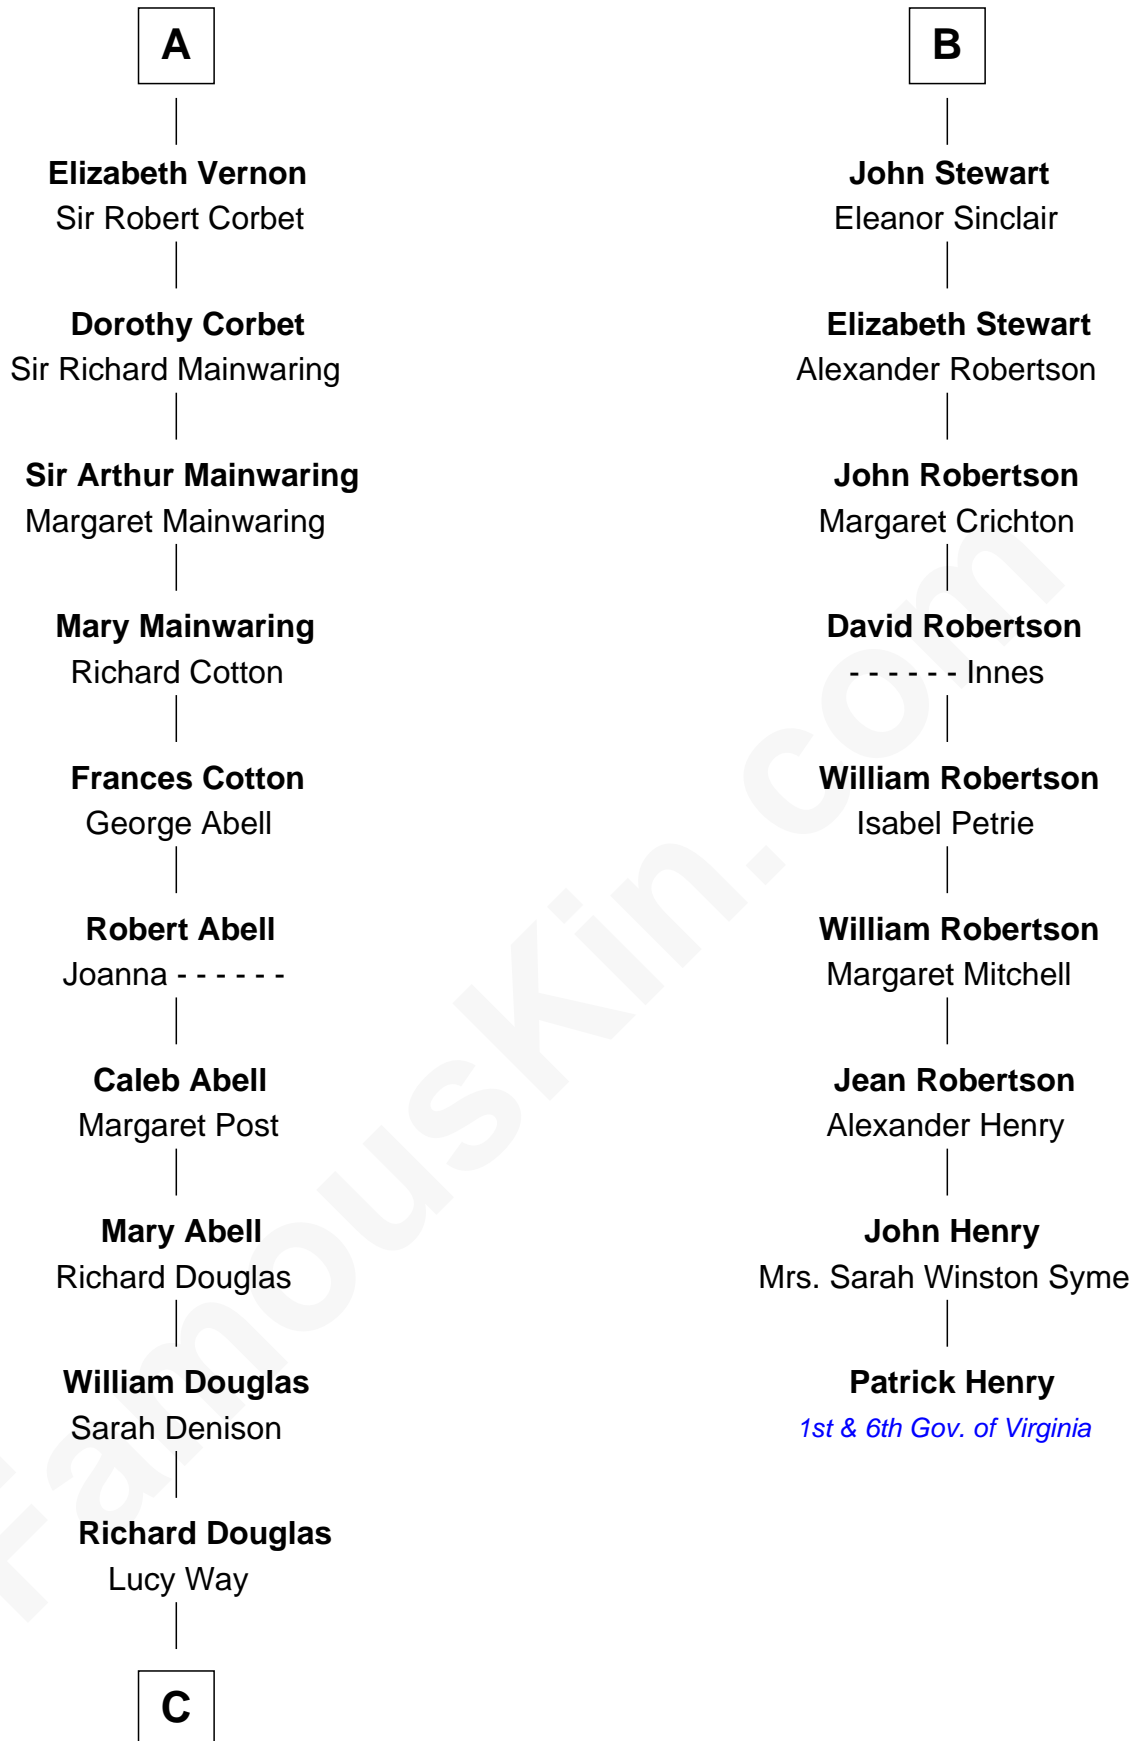

**FamousKin.com**  
**Relationship Chart of**  
**Melvyn Douglas**  
*Movie Actor*

15th cousin 5 times removed of  
**Patrick Henry**  
*1st and 6th Governor of Virginia*

**C**

—  
**Erskine Douglas**

Sophia Garrett

—  
**Emma Jane Douglas**

Col. George Taliaferro Shackelford

—  
**Lena Priscilla Shackelford**

Edouard Gregory Hesselberg

—  
**Melvyn Douglas**

*Movie Actor*

FamousKin.com