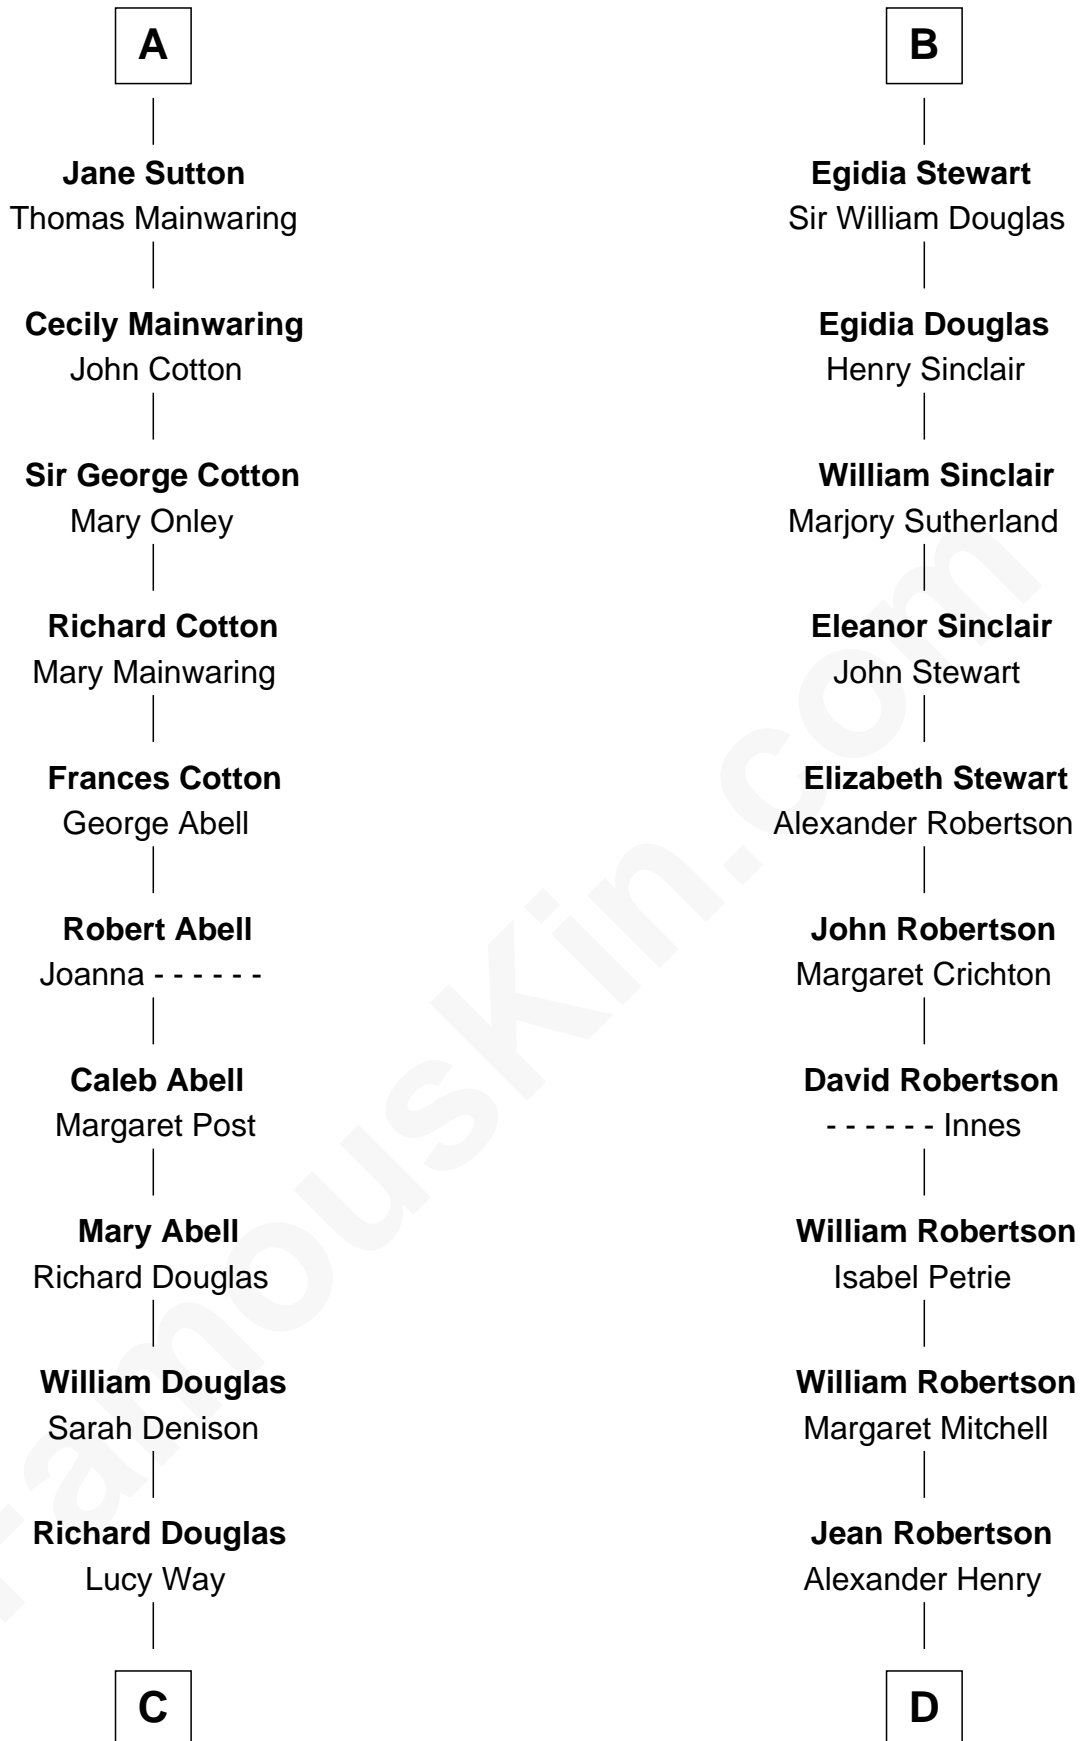

FamousKin.com

Relationship Chart of

Melvyn Douglas

Movie Actor

18th cousin 2 times removed of

Patrick Henry

1st and 6th Governor of Virginia

Hugh de Kevelioc
Bertrade de Montfort

C

Erskine Douglas

Sophia Garrett

Emma Jane Douglas

Col. George Taliaferro Shackelford

Lena Priscilla Shackelford

Edouard Gregory Hesselberg

Melvyn Douglas