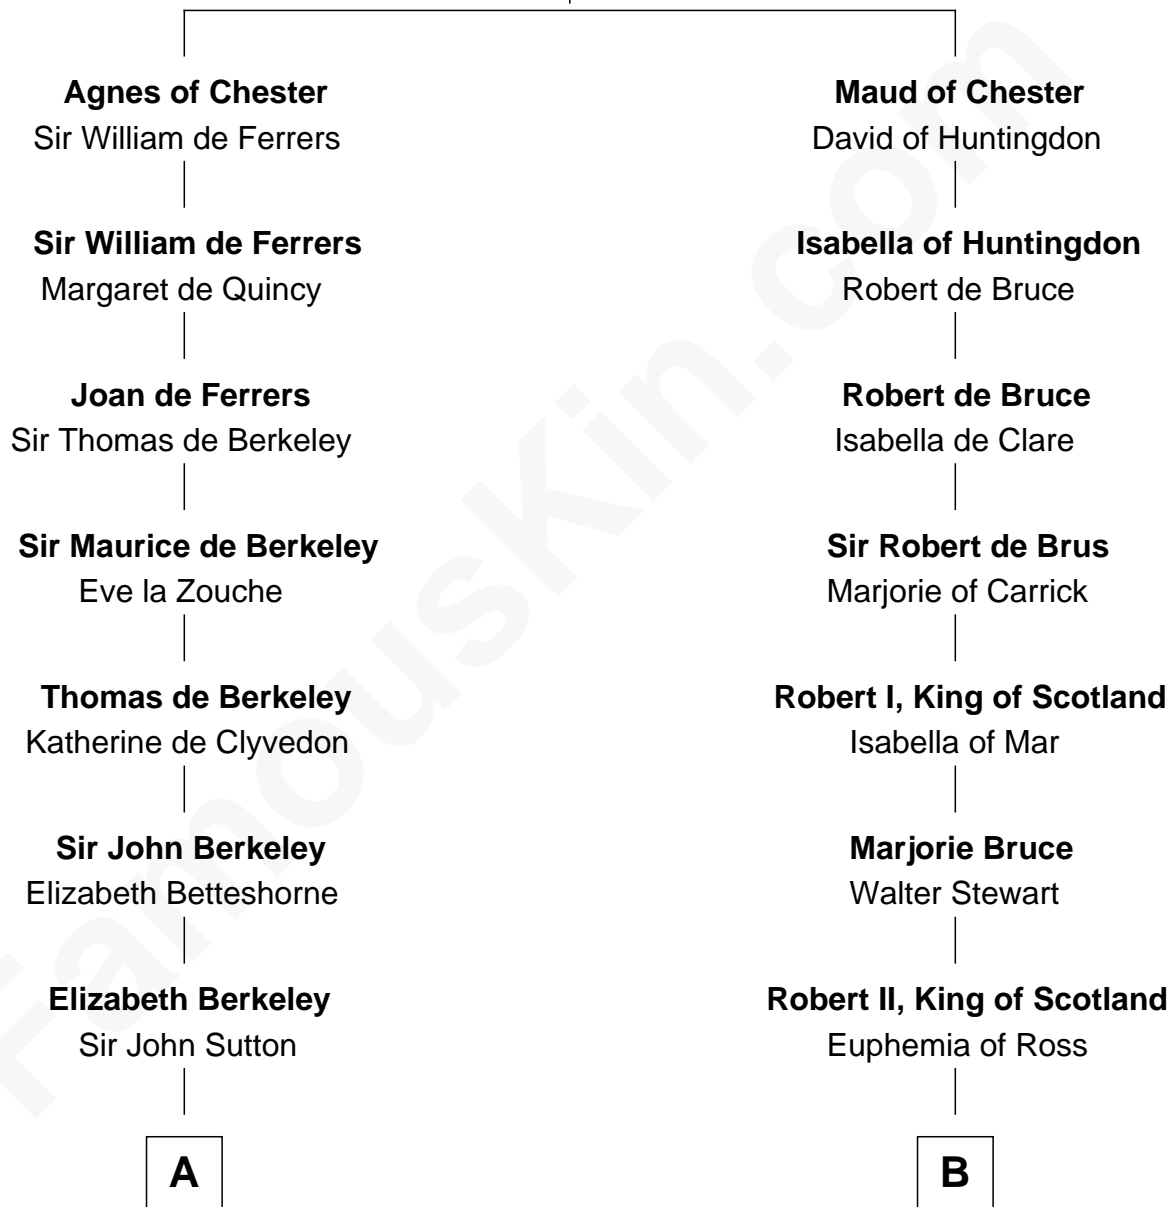

FamousKin.com

Relationship Chart of

Melvyn Douglas

Movie Actor

18th cousin 2 times removed of

Patrick Henry

1st and 6th Governor of Virginia

Hugh de Kevelioc
Bertrade de Montfort

C

Erskine Douglas

Sophia Garrett

Emma Jane Douglas

Col. George Taliaferro Shackelford

Lena Priscilla Shackelford

Edouard Gregory Hesselberg

Melvyn Douglas