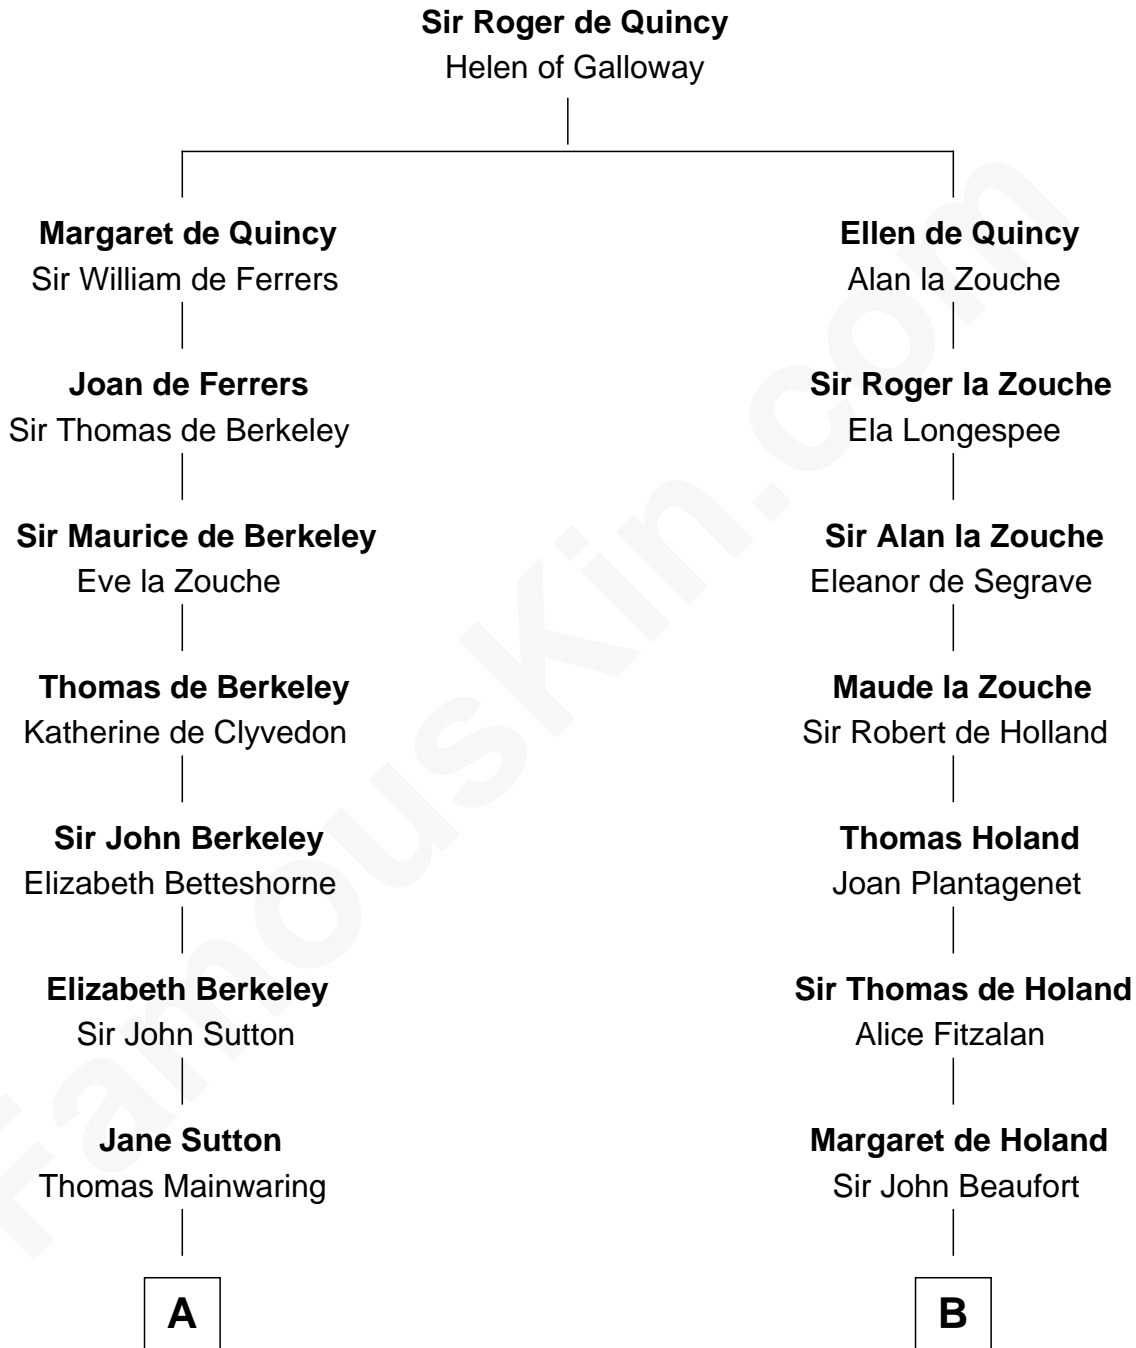

FamousKin.com Relationship Chart of

Melvyn Douglas

Movie Actor

16th cousin 3 times removed of

Patrick Henry

1st and 6th Governor of Virginia

C

—
Emma Jane Douglas

Col. George Taliaferro Shackelford

—
Lena Priscilla Shackelford

Edouard Gregory Hesselberg

—
Melvyn Douglas

Movie Actor

FamousKin.com