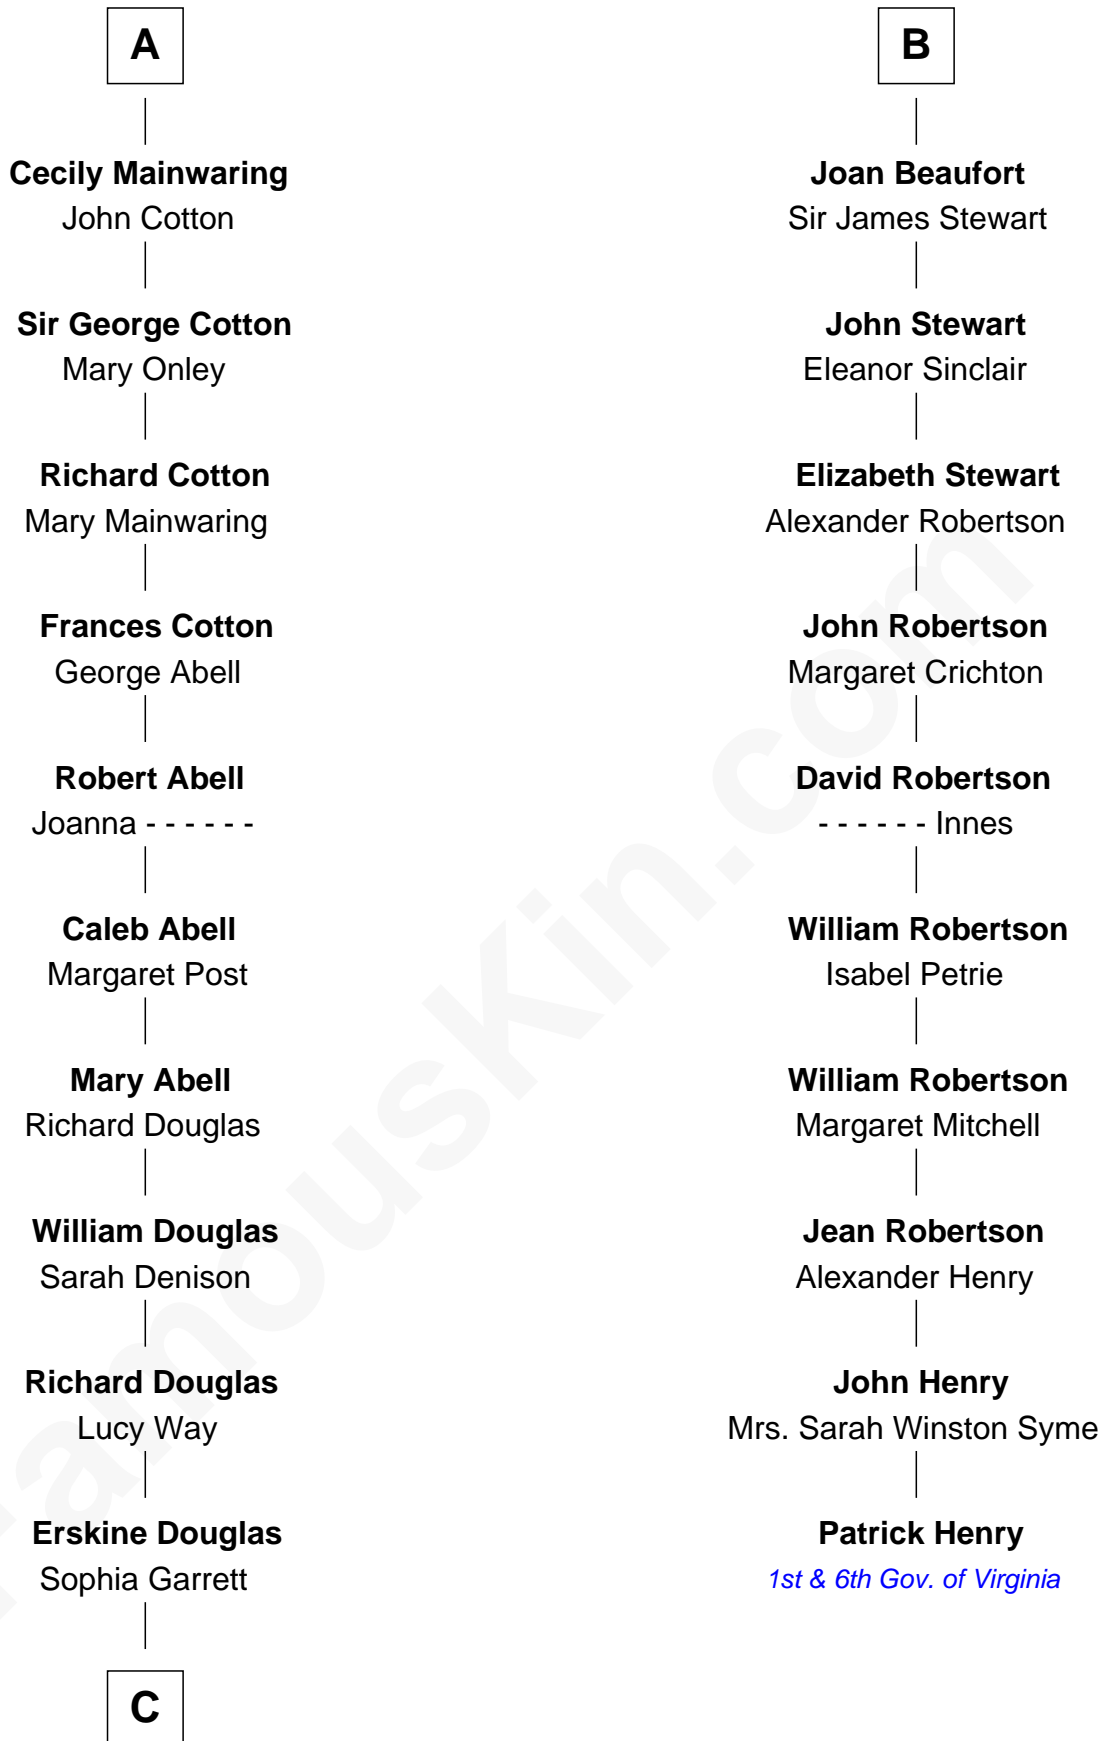

FamousKin.com Relationship Chart of

Melvyn Douglas

Movie Actor

16th cousin 3 times removed of

Patrick Henry

1st and 6th Governor of Virginia

C

—
Emma Jane Douglas

Col. George Taliaferro Shackelford

—
Lena Priscilla Shackelford

Edouard Gregory Hesselberg

—
Melvyn Douglas

Movie Actor

FamousKin.com