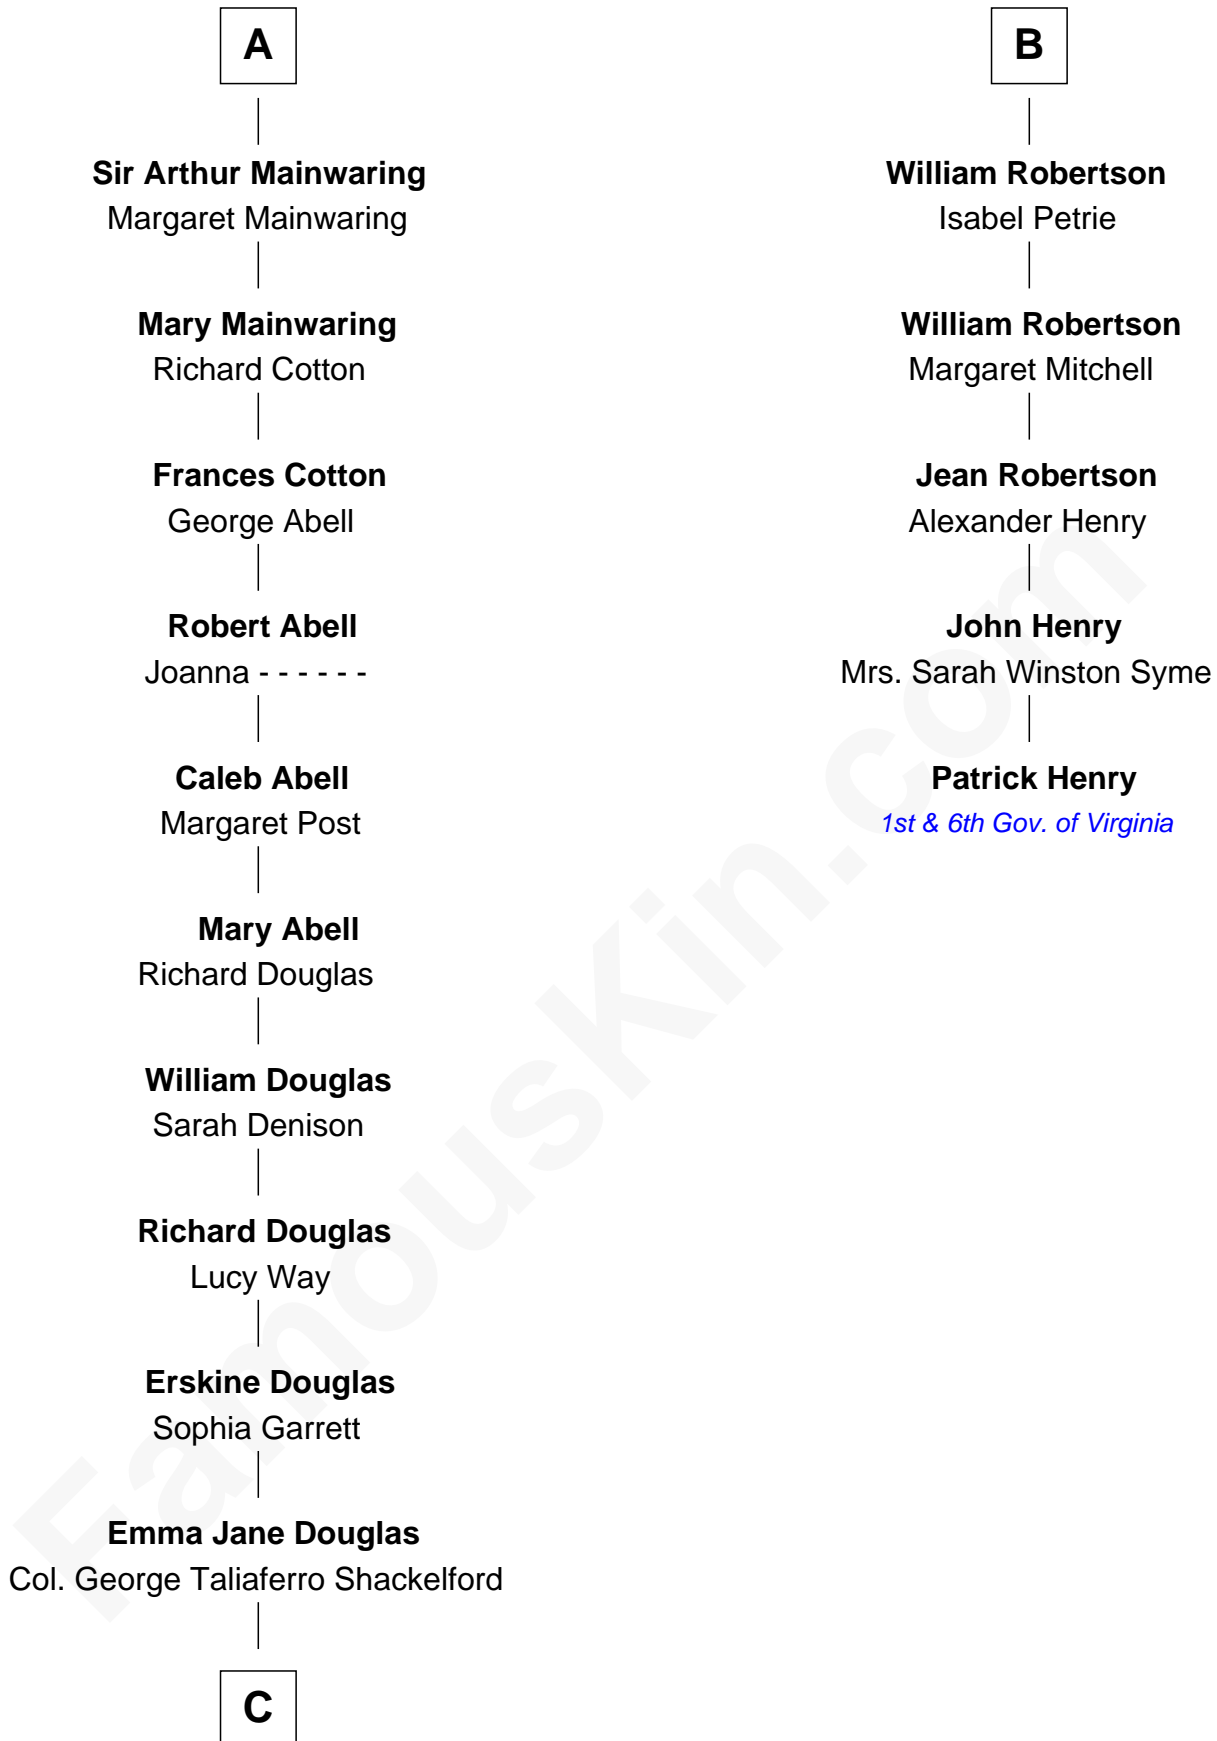

FamousKin.com
Relationship Chart of
Melvyn Douglas
Movie Actor

11th cousin 7 times removed of
Patrick Henry
1st and 6th Governor of Virginia

C

Lena Priscilla Shackelford
Edouard Gregory Hesselberg

Melvyn Douglas
Movie Actor

FamousKin.com