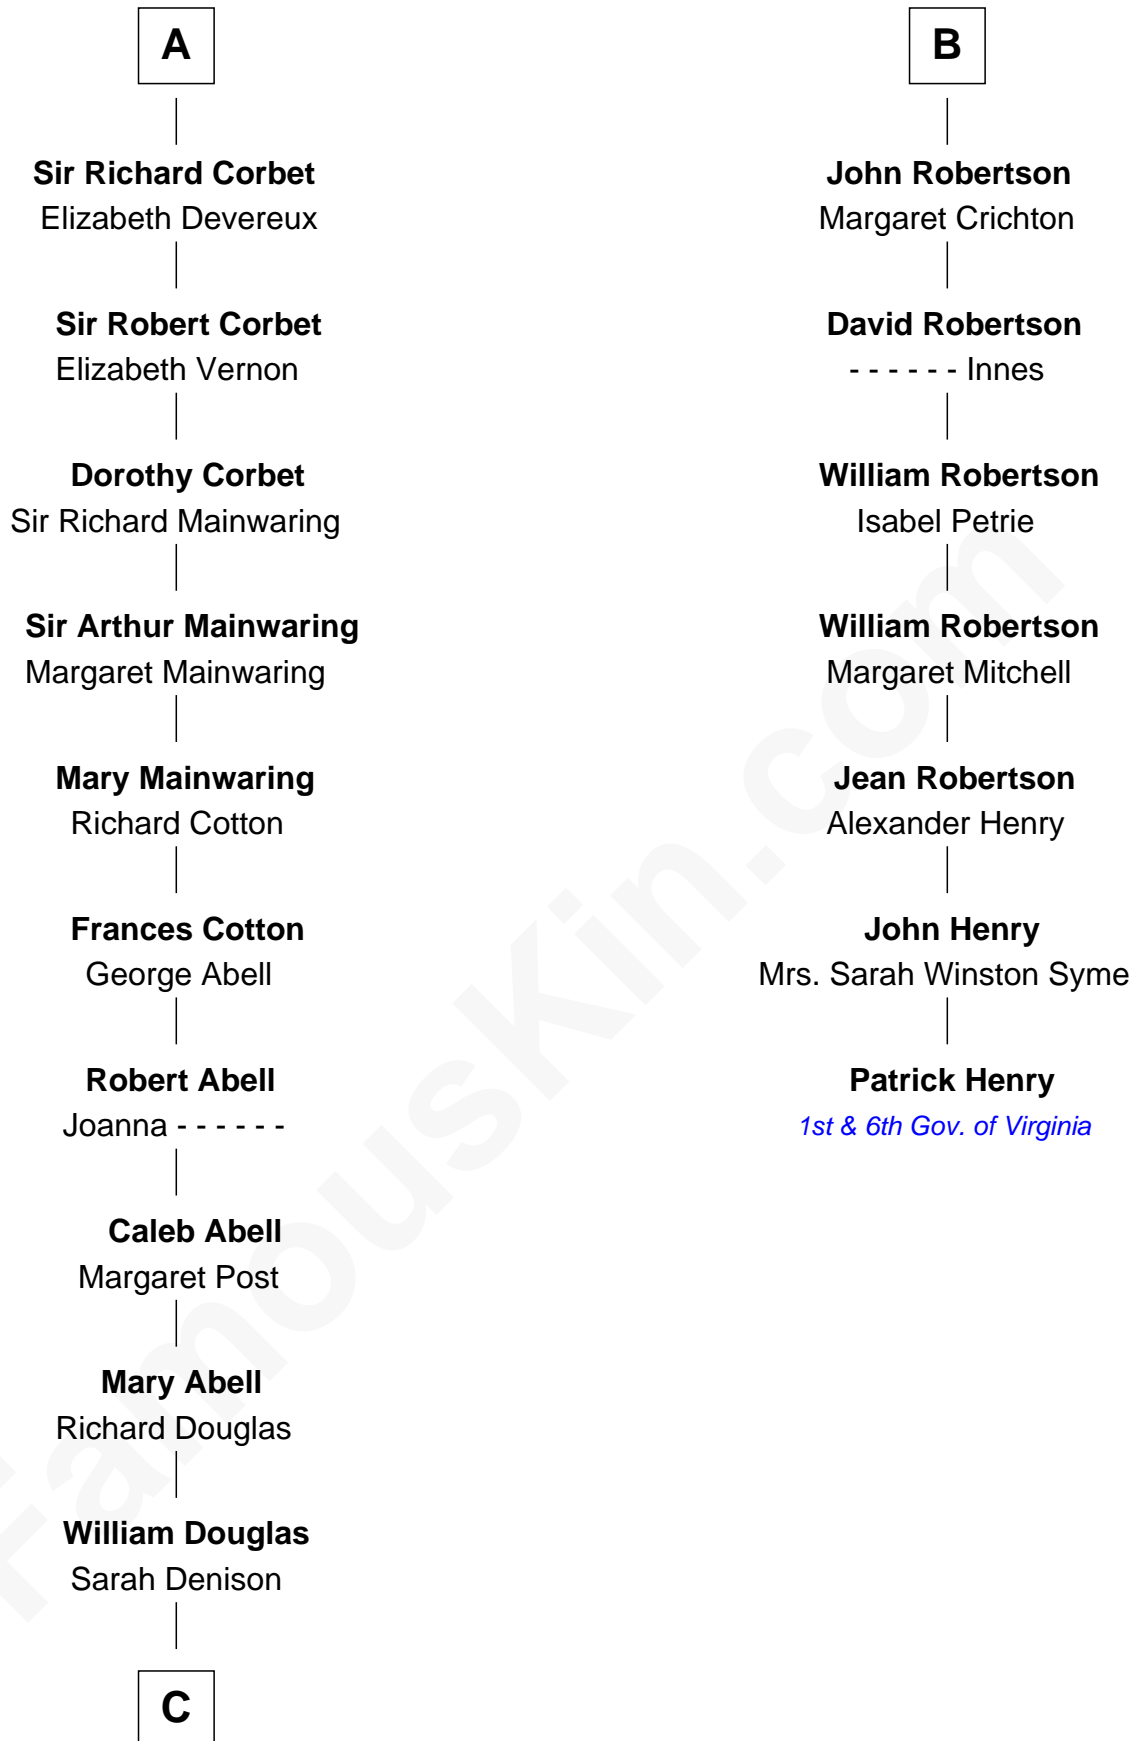

# FamousKin.com Relationship Chart of

**Melvyn Douglas**

*Movie Actor*

13th cousin 8 times removed of

**Patrick Henry**

*1st and 6th Governor of Virginia*

**C**

**Richard Douglas**

Lucy Way

**Erskine Douglas**

Sophia Garrett

**Emma Jane Douglas**

Col. George Taliaferro Shackelford

**Lena Priscilla Shackelford**

Edouard Gregory Hesselberg

**Melvyn Douglas**