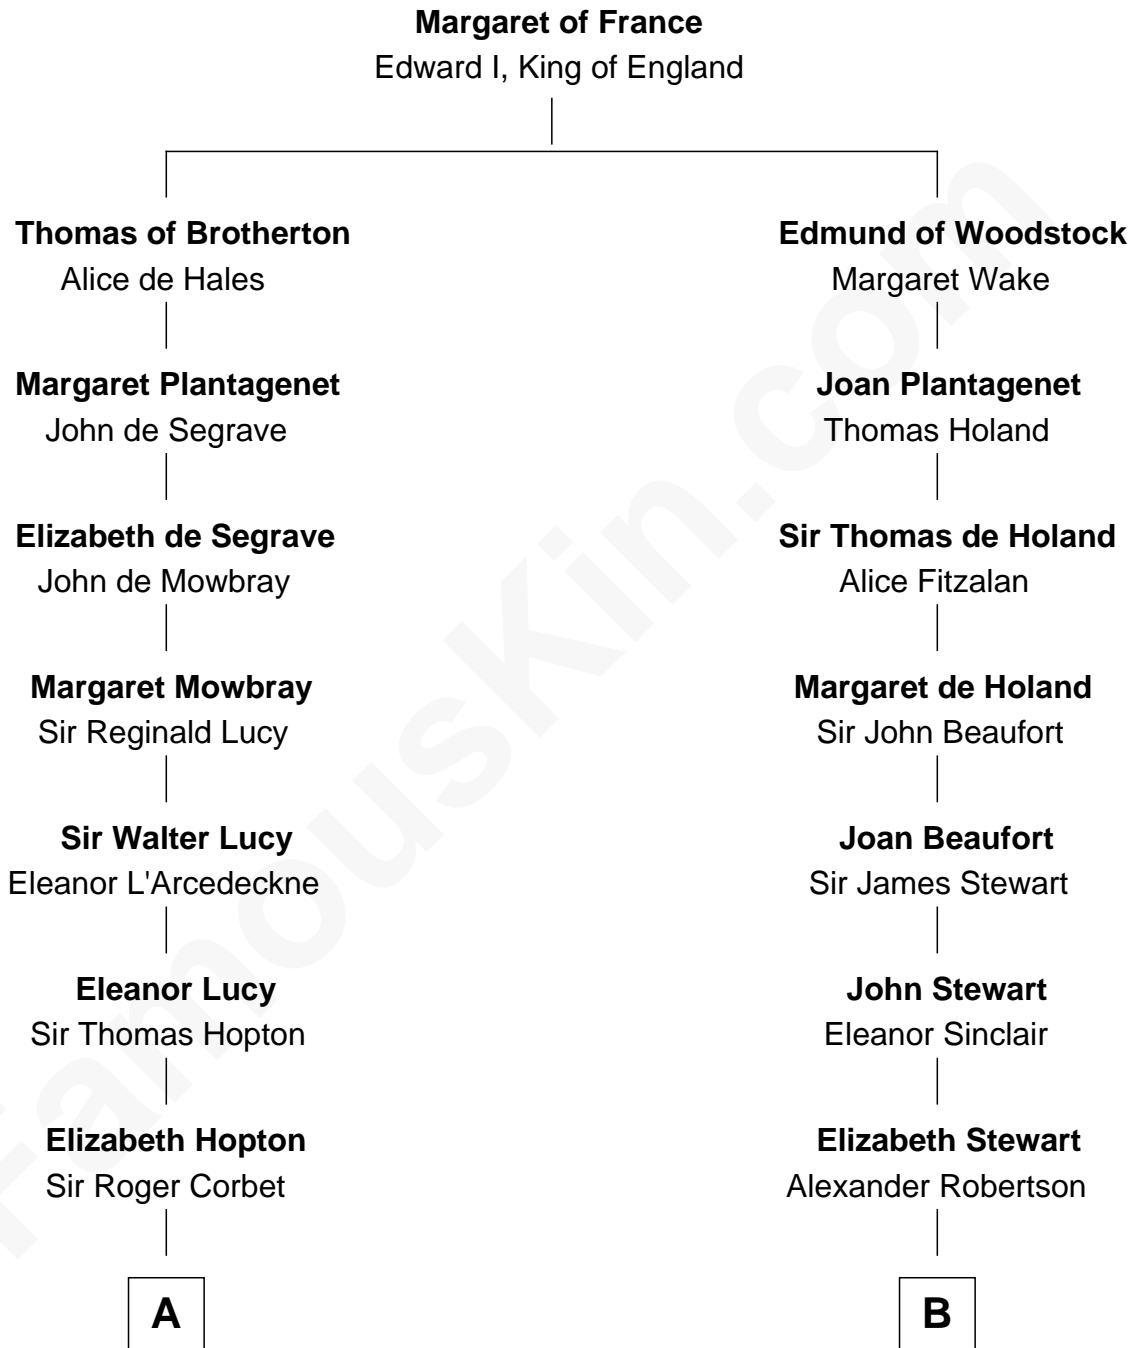

# FamousKin.com Relationship Chart of

**Melvyn Douglas**

*Movie Actor*

13th cousin 8 times removed of

**Patrick Henry**

*1st and 6th Governor of Virginia*

**C**

**Richard Douglas**

Lucy Way

**Erskine Douglas**

Sophia Garrett

**Emma Jane Douglas**

Col. George Taliaferro Shackelford

**Lena Priscilla Shackelford**

Edouard Gregory Hesselberg

**Melvyn Douglas**