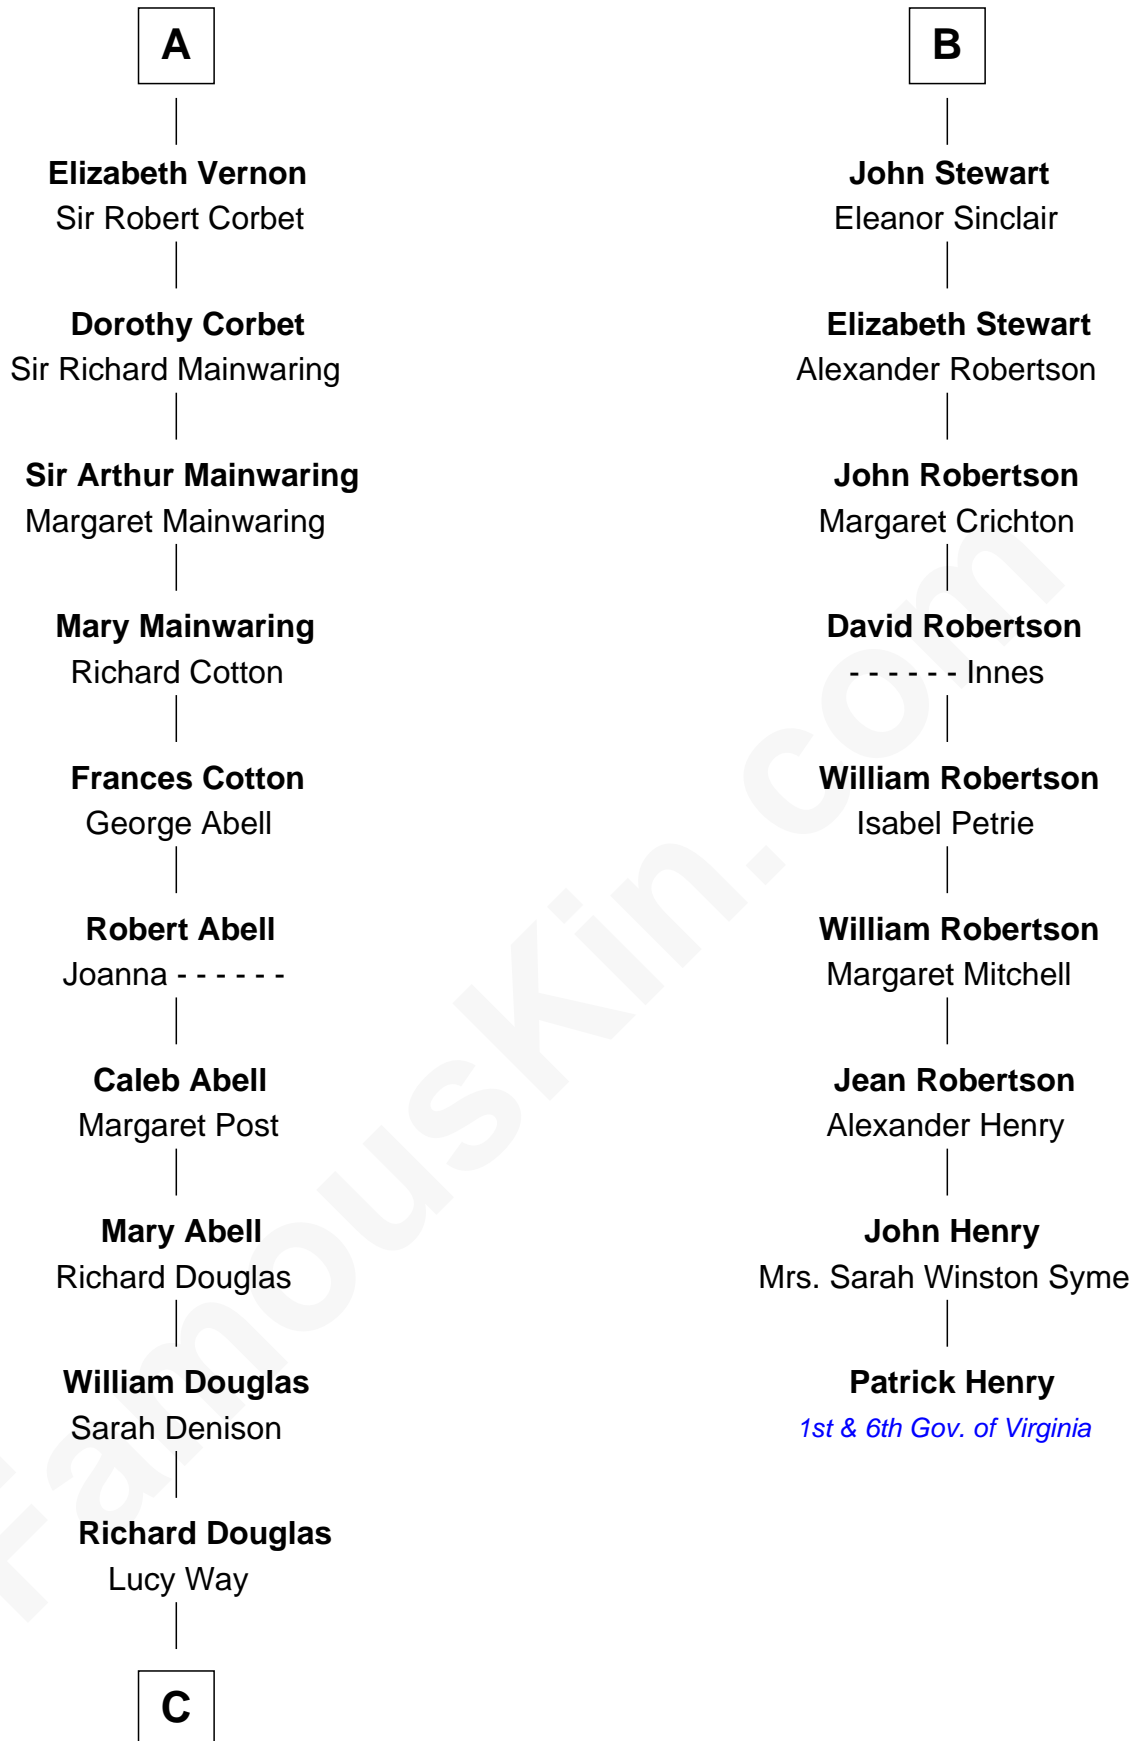

# FamousKin.com Relationship Chart of

**Melvyn Douglas**

*Movie Actor*

15th cousin 5 times removed of

**Patrick Henry**

*1st and 6th Governor of Virginia*

**C**

—  
**Erskine Douglas**

Sophia Garrett

—  
**Emma Jane Douglas**

Col. George Taliaferro Shackelford

—  
**Lena Priscilla Shackelford**

Edouard Gregory Hesselberg

—  
**Melvyn Douglas**

*Movie Actor*

FamousKin.com