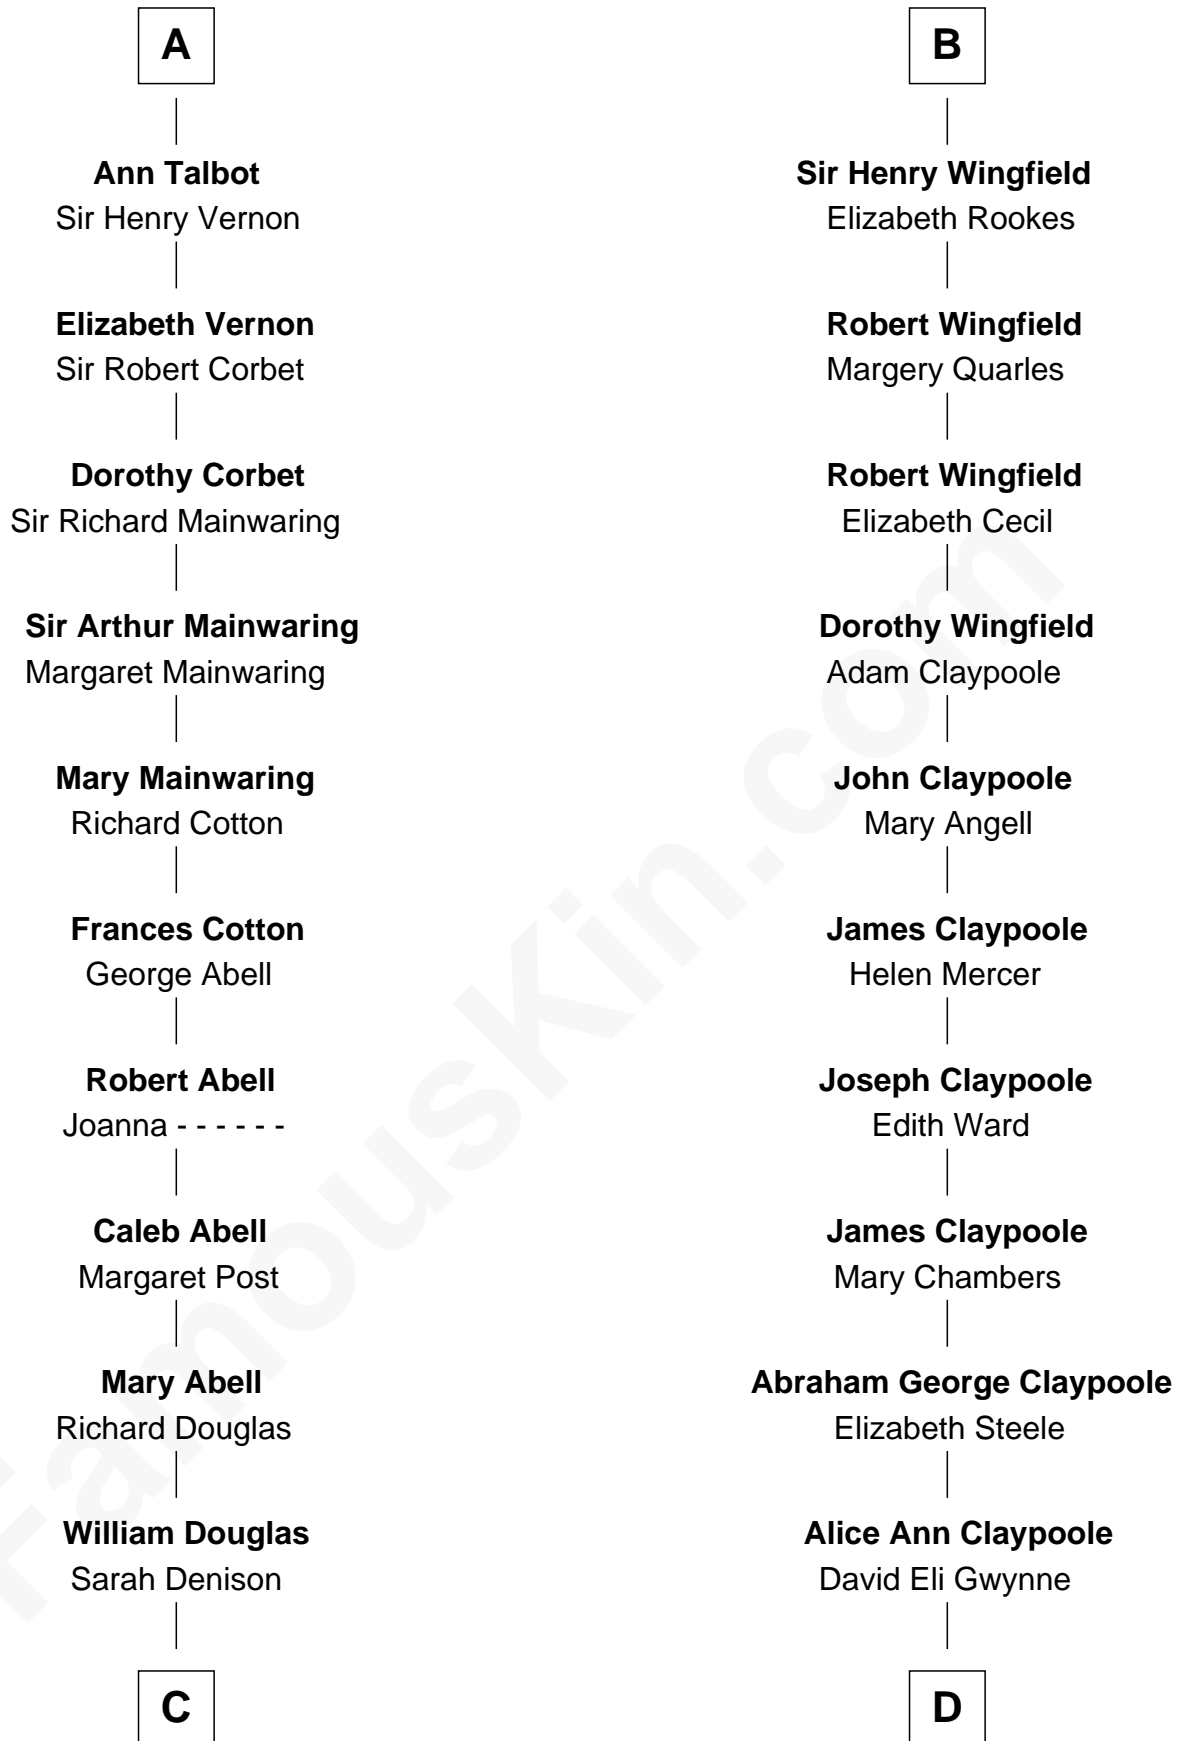

FamousKin.com Relationship Chart of

Melvyn Douglas

Movie Actor

21st cousin of

Anderson Cooper

Television Journalist

Sir Humphrey de Bohun

Maud of Eu

C

Richard Douglas

Lucy Way

Erskine Douglas

Sophia Garrett

Emma Jane Douglas

Col. George Taliaferro Shackelford

Lena Priscilla Shackelford

Edouard Gregory Hesselberg

Melvyn Douglas

Movie Actor

D

Abraham Evan Gwynne

Rachel Moore Flagg

Alice Claypoole Gwynne

Cornelius Vanderbilt