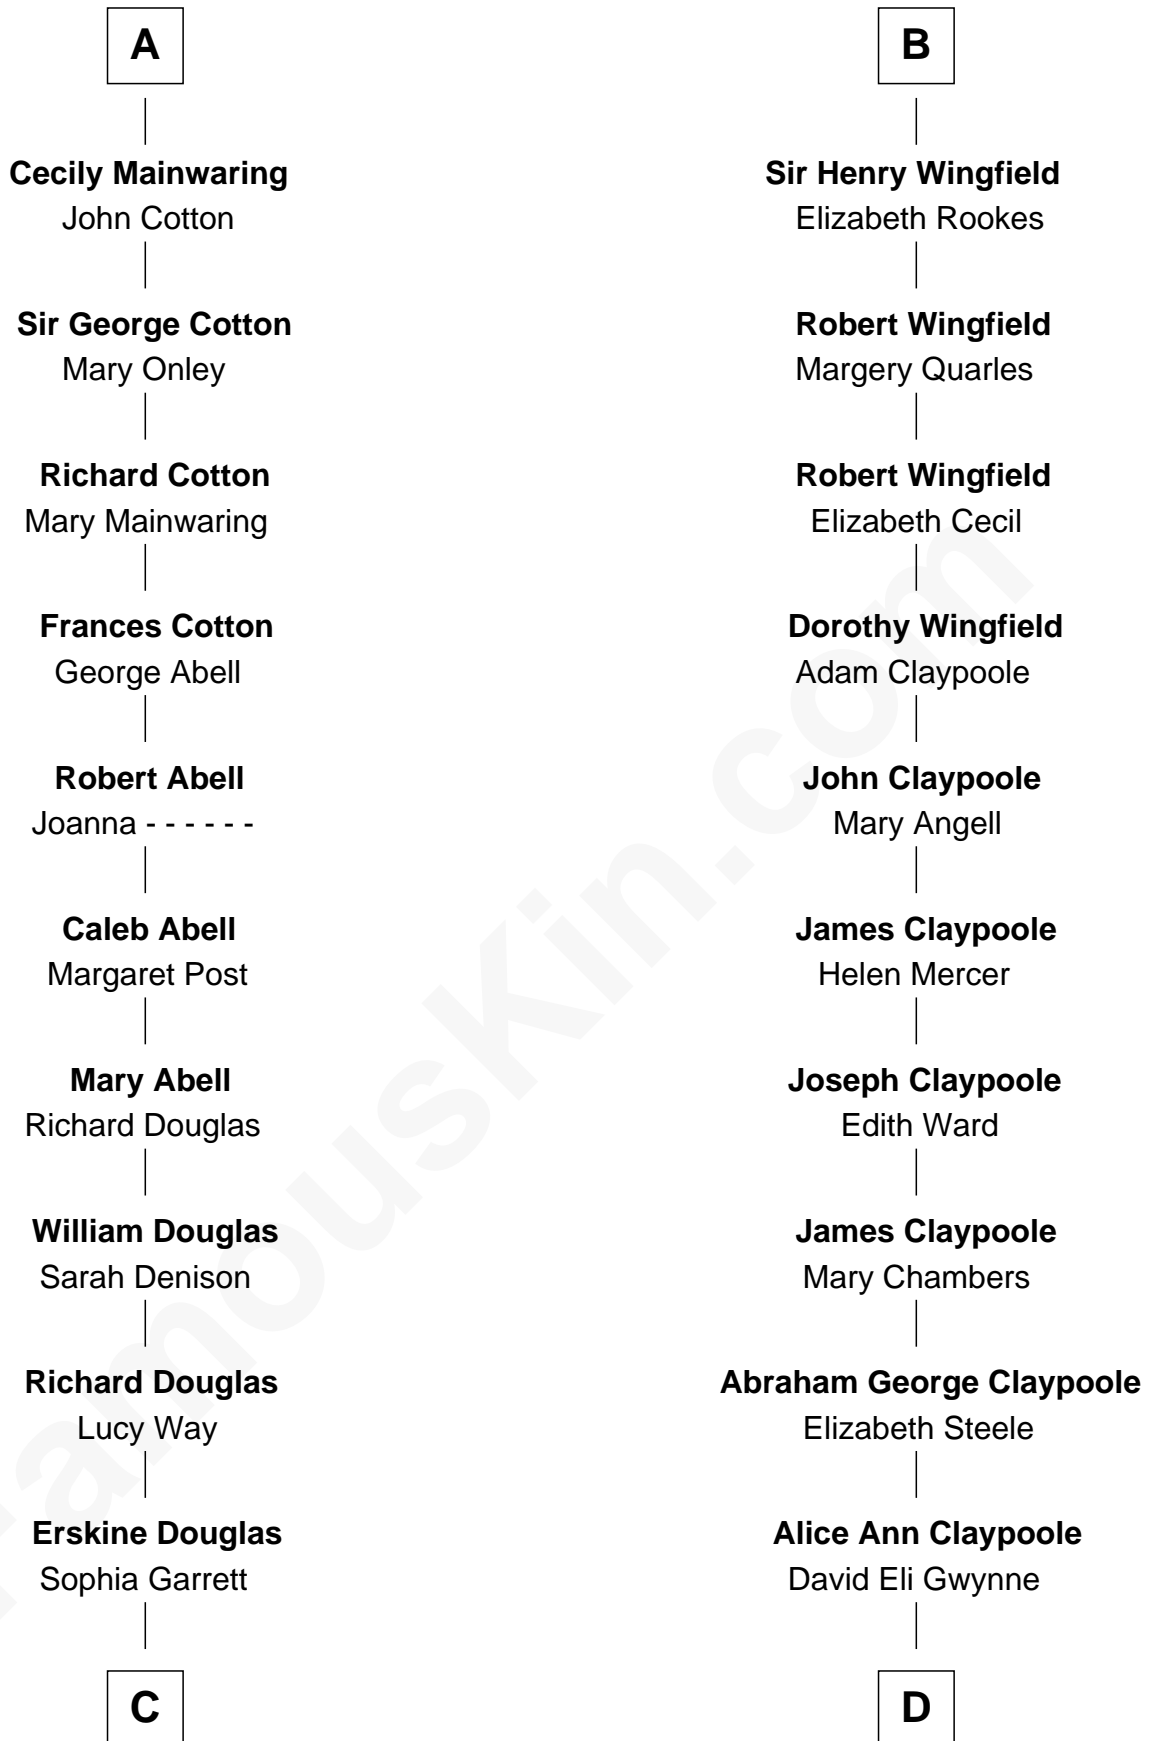

**FamousKin.com**  
**Relationship Chart of**  
**Melvyn Douglas**  
*Movie Actor*

19th cousin 2 times removed of  
**Anderson Cooper**  
*Television Journalist*

**C**

**Emma Jane Douglas**  
Col. George Taliaferro Shackelford

**Lena Priscilla Shackelford**  
Edouard Gregory Hesselberg

**Melvyn Douglas**  
*Movie Actor*

**D**

**Abraham Evan Gwynne**  
Rachel Moore Flagg

**Alice Claypoole Gwynne**  
Cornelius Vanderbilt

**Reginald Claypoole Vanderbilt**  
Gloria Maria Mercedes Morgan

**Gloria Laura Morgan Vanderbilt**  
Wyatt Emory Cooper

**Anderson Cooper**  
*Television Journalist*