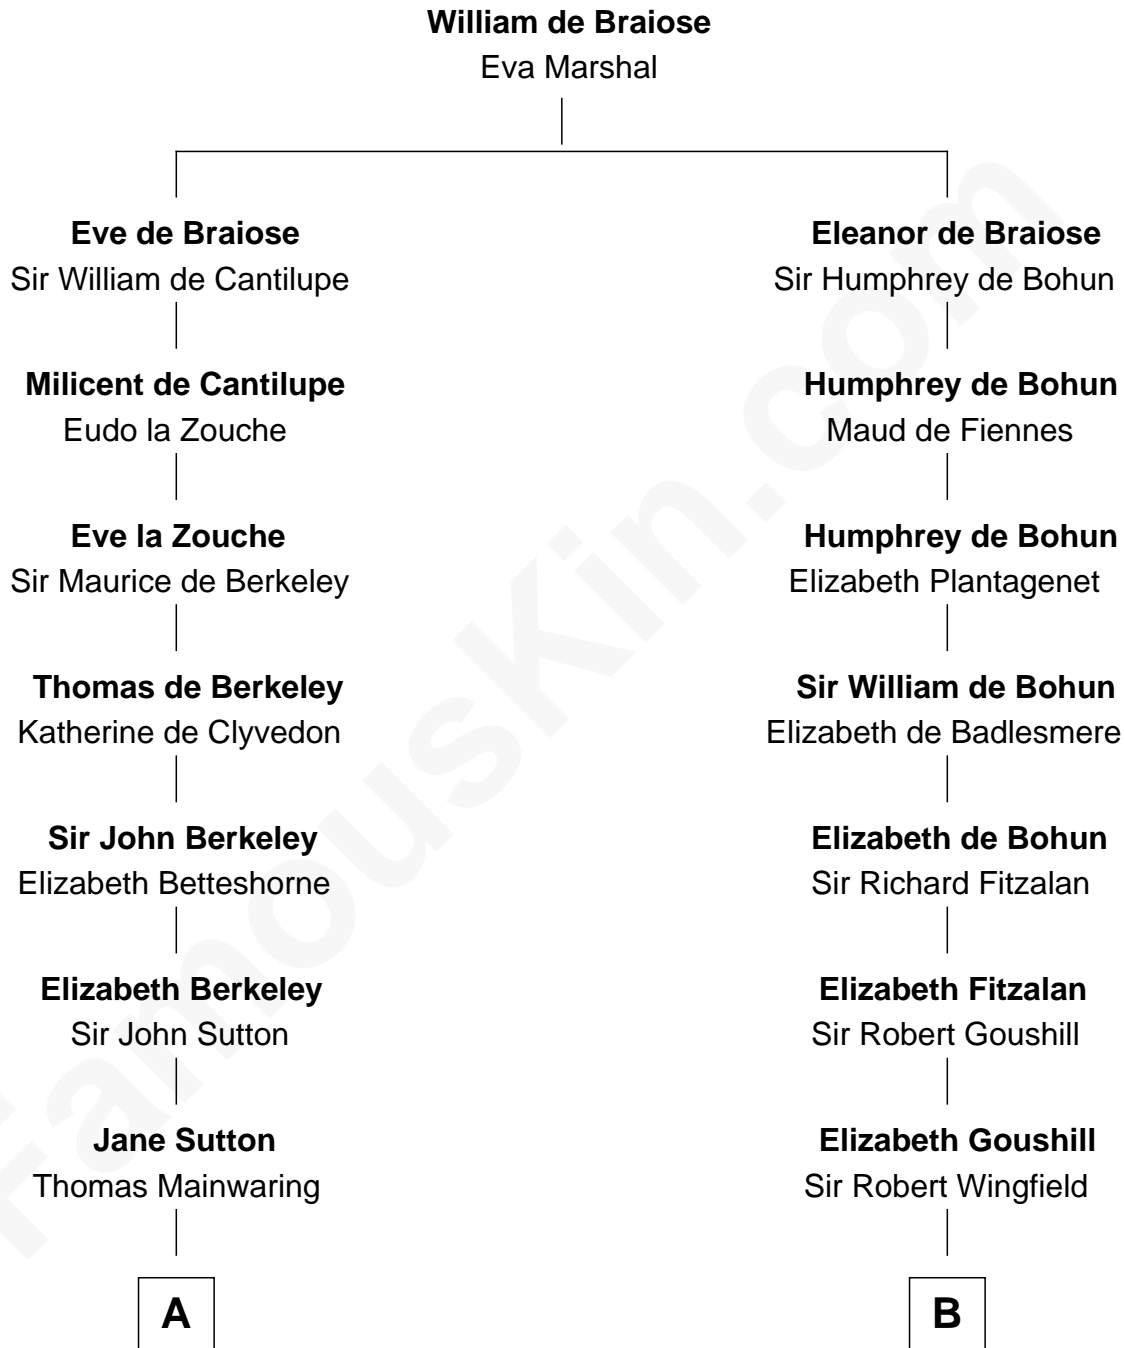

**FamousKin.com**  
**Relationship Chart of**  
**Melvyn Douglas**  
*Movie Actor*

19th cousin 2 times removed of  
**Anderson Cooper**  
*Television Journalist*

**C**

**Emma Jane Douglas**  
Col. George Taliaferro Shackelford

**Lena Priscilla Shackelford**  
Edouard Gregory Hesselberg

**Melvyn Douglas**  
*Movie Actor*

**D**

**Abraham Evan Gwynne**  
Rachel Moore Flagg

**Alice Claypoole Gwynne**  
Cornelius Vanderbilt

**Reginald Claypoole Vanderbilt**  
Gloria Maria Mercedes Morgan

**Gloria Laura Morgan Vanderbilt**  
Wyatt Emory Cooper

**Anderson Cooper**  
*Television Journalist*