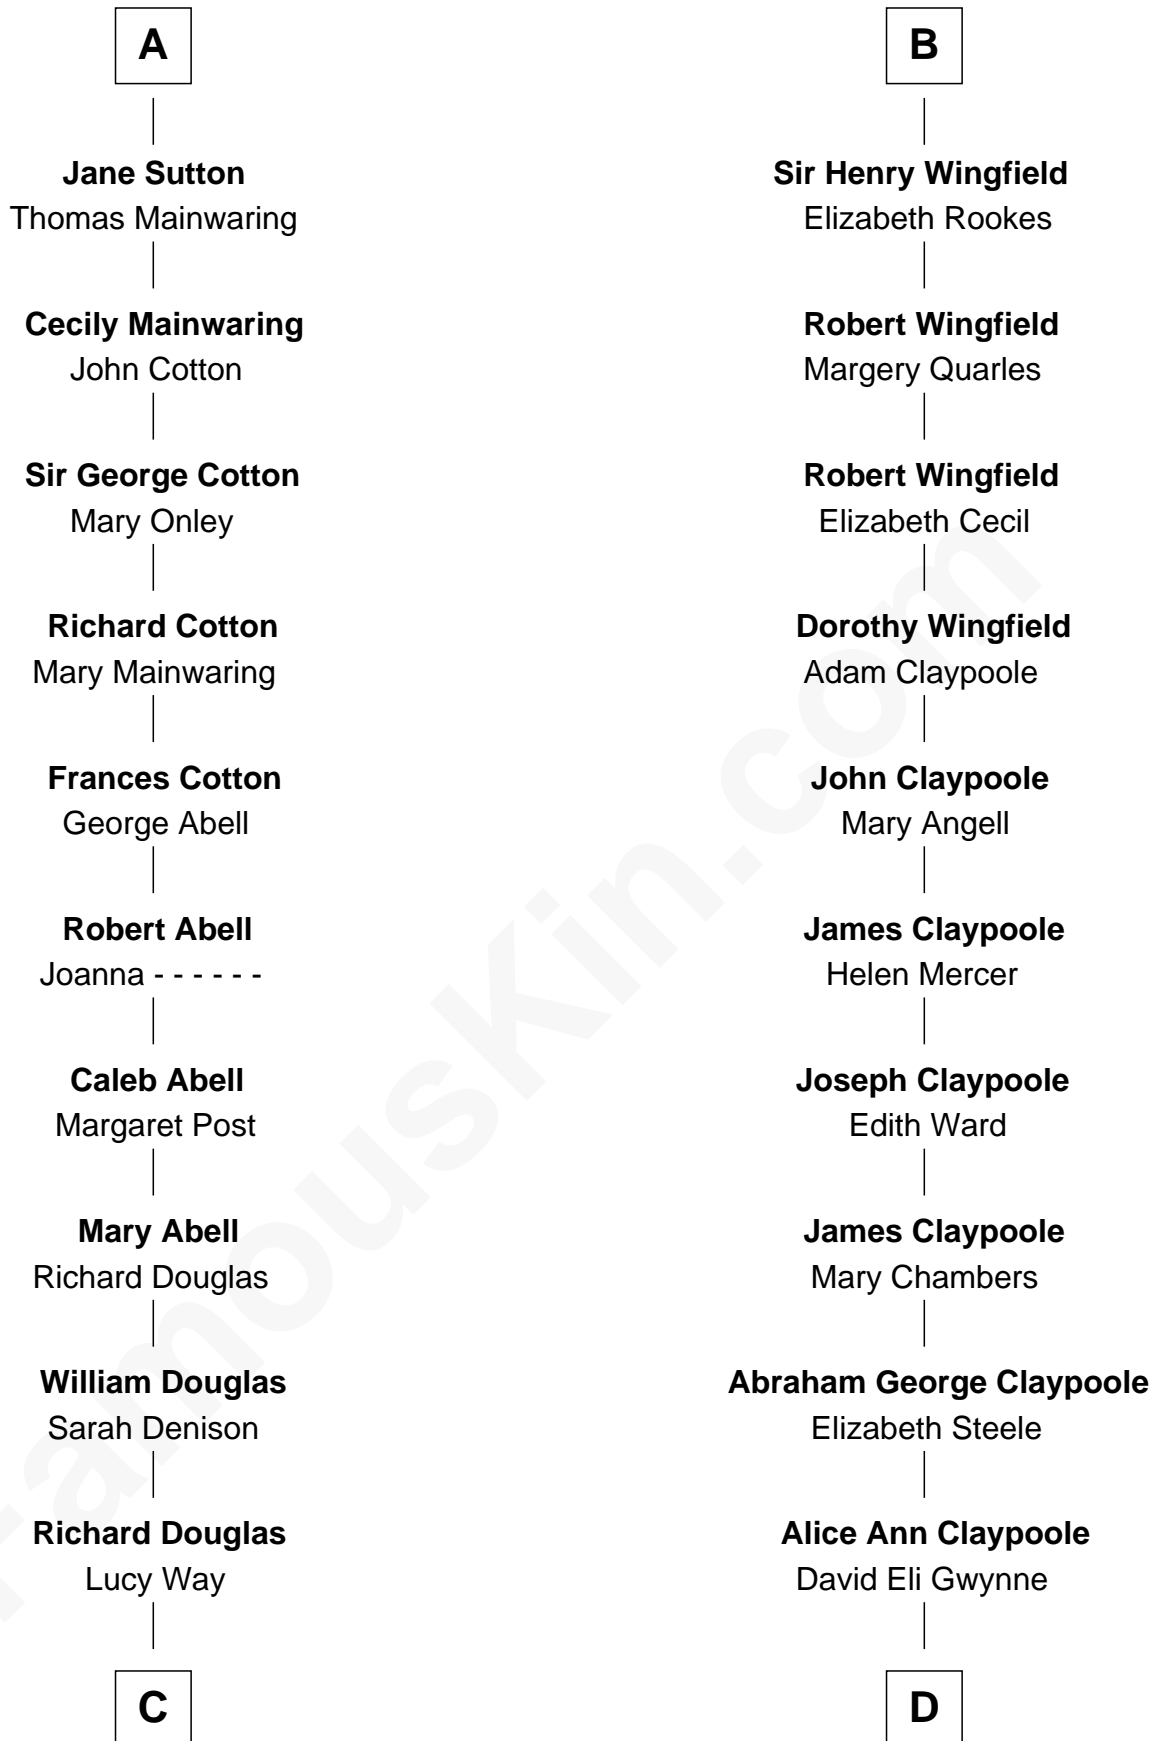

FamousKin.com Relationship Chart of

Melvyn Douglas

Movie Actor

20th cousin of

Gloria Vanderbilt

Fashion Designer

John, King of England

C

Erskine Douglas

Sophia Garrett

Emma Jane Douglas

Col. George Taliaferro Shackelford

Lena Priscilla Shackelford

Edouard Gregory Hesselberg

Melvyn Douglas

Movie Actor

D

Abraham Evan Gwynne

Rachel Moore Flagg

Alice Claypoole Gwynne

Cornelius Vanderbilt

Reginald Claypoole Vanderbilt

Gloria Maria Mercedes Morgan

Gloria Vanderbilt