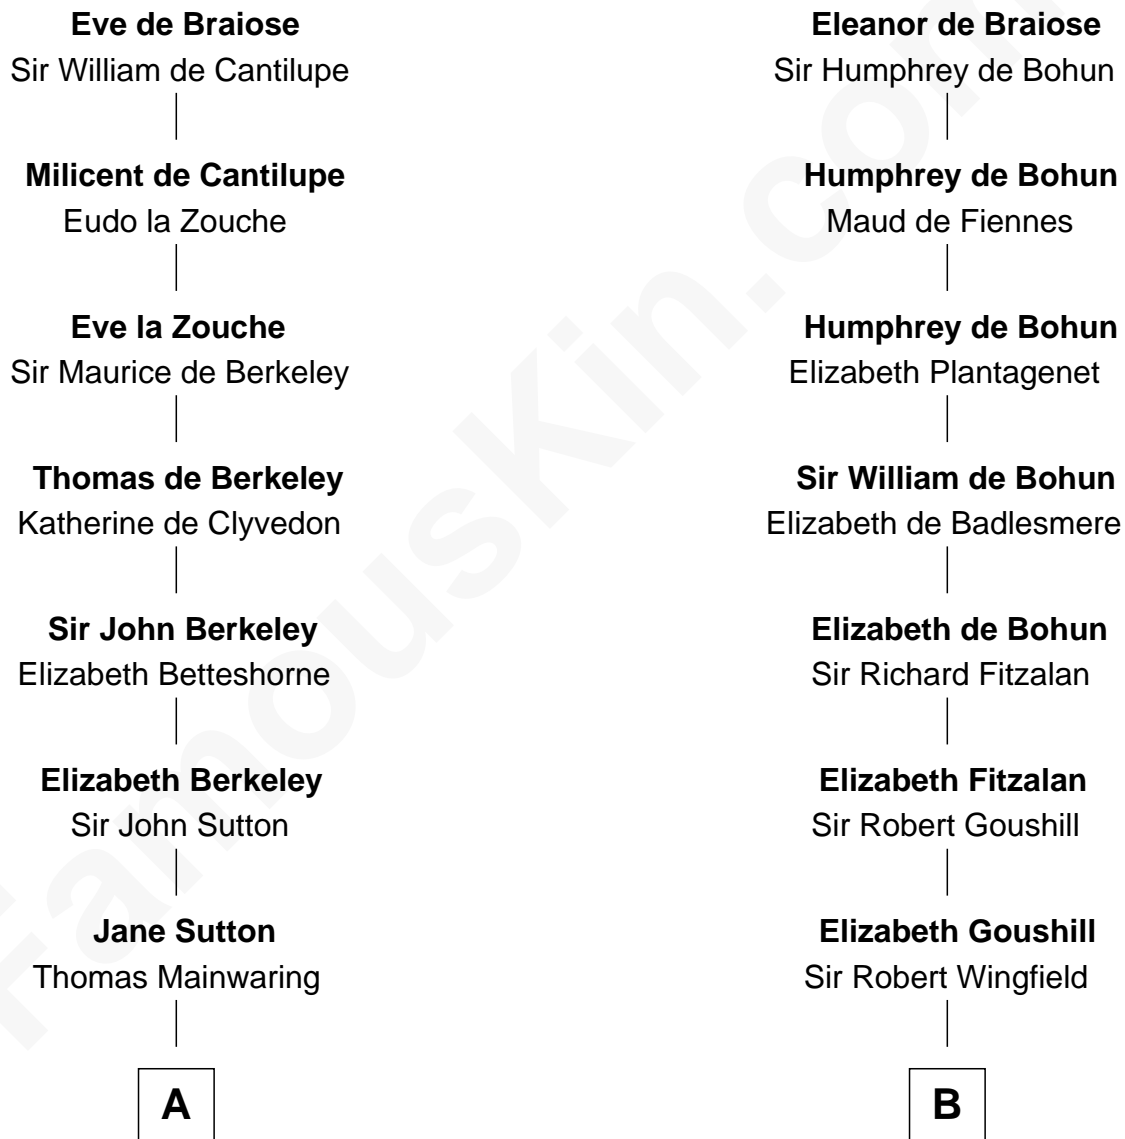

FamousKin.com

Relationship Chart of

Melvyn Douglas

Movie Actor

19th cousin 1 time removed of

Gloria Vanderbilt

Fashion Designer

William de Braiose

Eva Marshal

C

Emma Jane Douglas
Col. George Taliaferro Shackelford

Lena Priscilla Shackelford
Edouard Gregory Hesselberg

Melvyn Douglas
Movie Actor

D

Abraham Evan Gwynne
Rachel Moore Flagg

Alice Claypoole Gwynne
Cornelius Vanderbilt