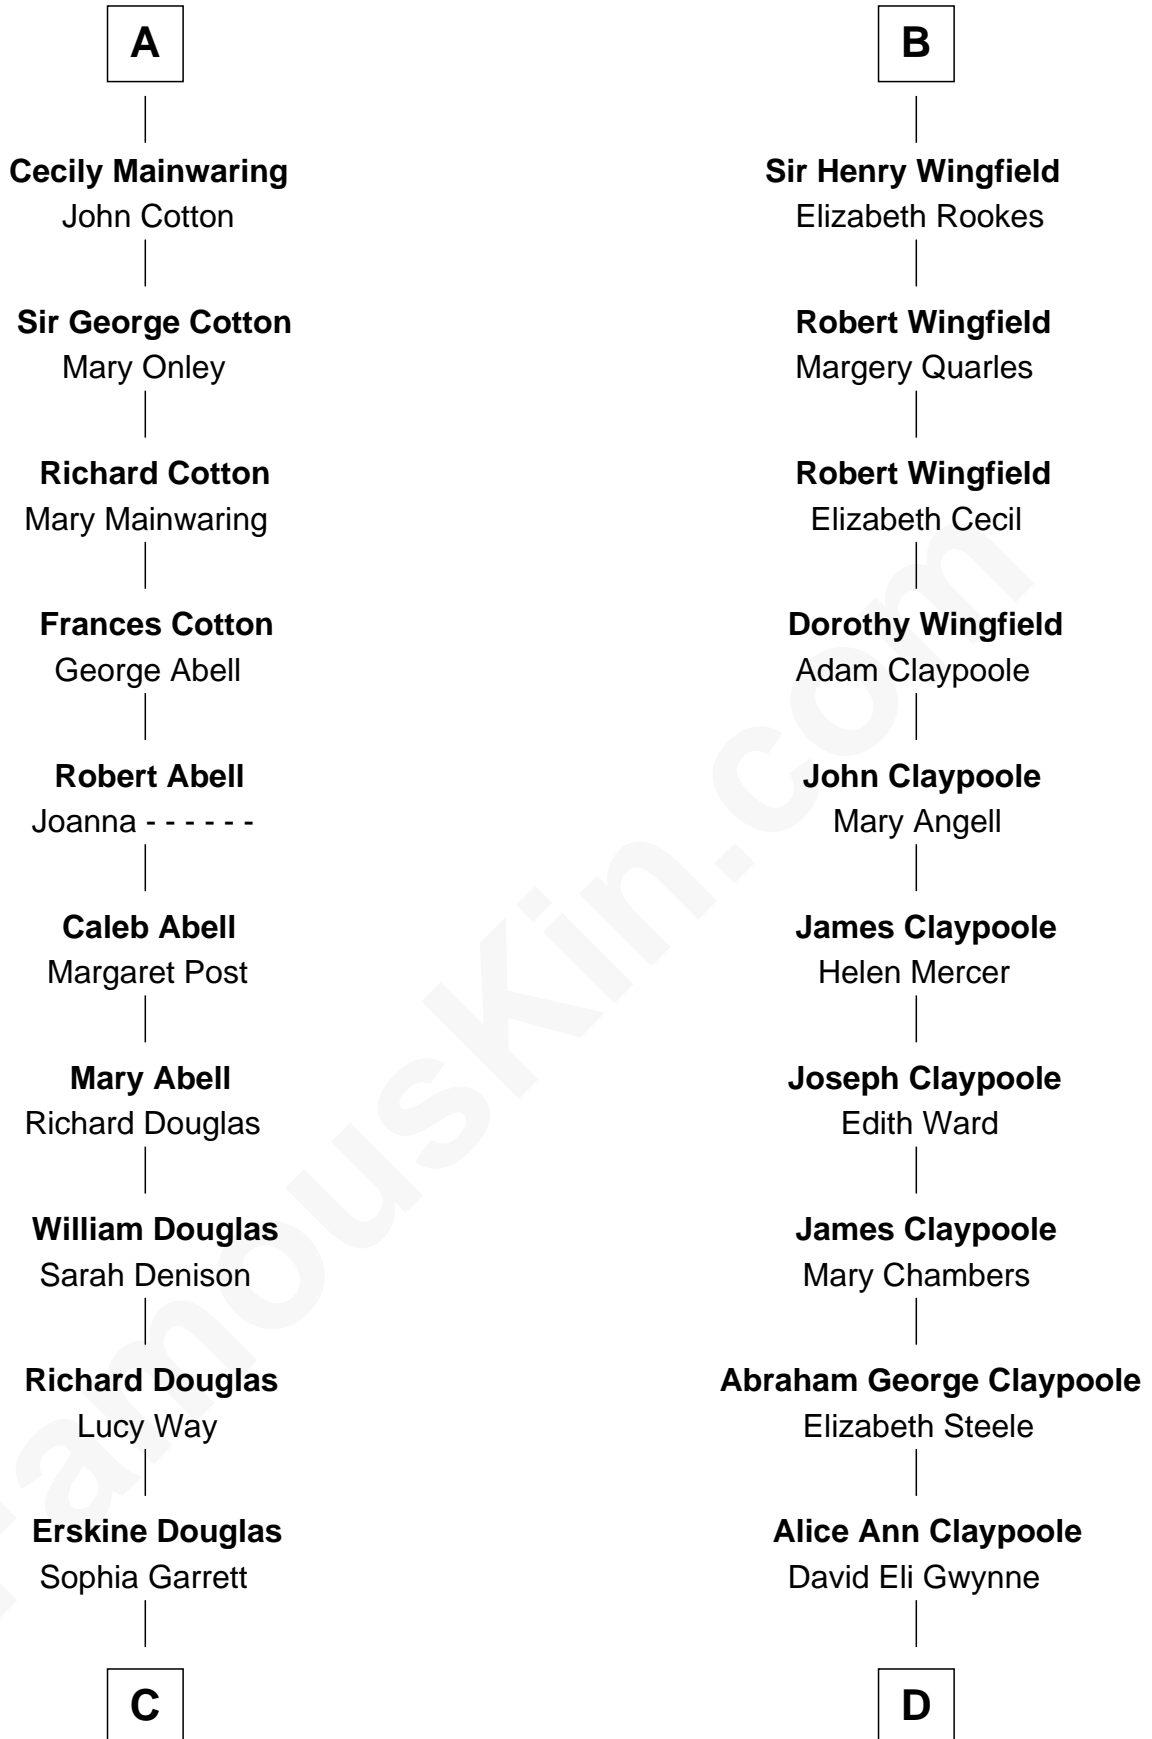

FamousKin.com

Relationship Chart of

Melvyn Douglas

Movie Actor

19th cousin 1 time removed of

Gloria Vanderbilt

Fashion Designer

William de Braiose

Eva Marshal

C

Emma Jane Douglas
Col. George Taliaferro Shackelford

Lena Priscilla Shackelford
Edouard Gregory Hesselberg

Melvyn Douglas
Movie Actor

D

Abraham Evan Gwynne
Rachel Moore Flagg

Alice Claypoole Gwynne
Cornelius Vanderbilt