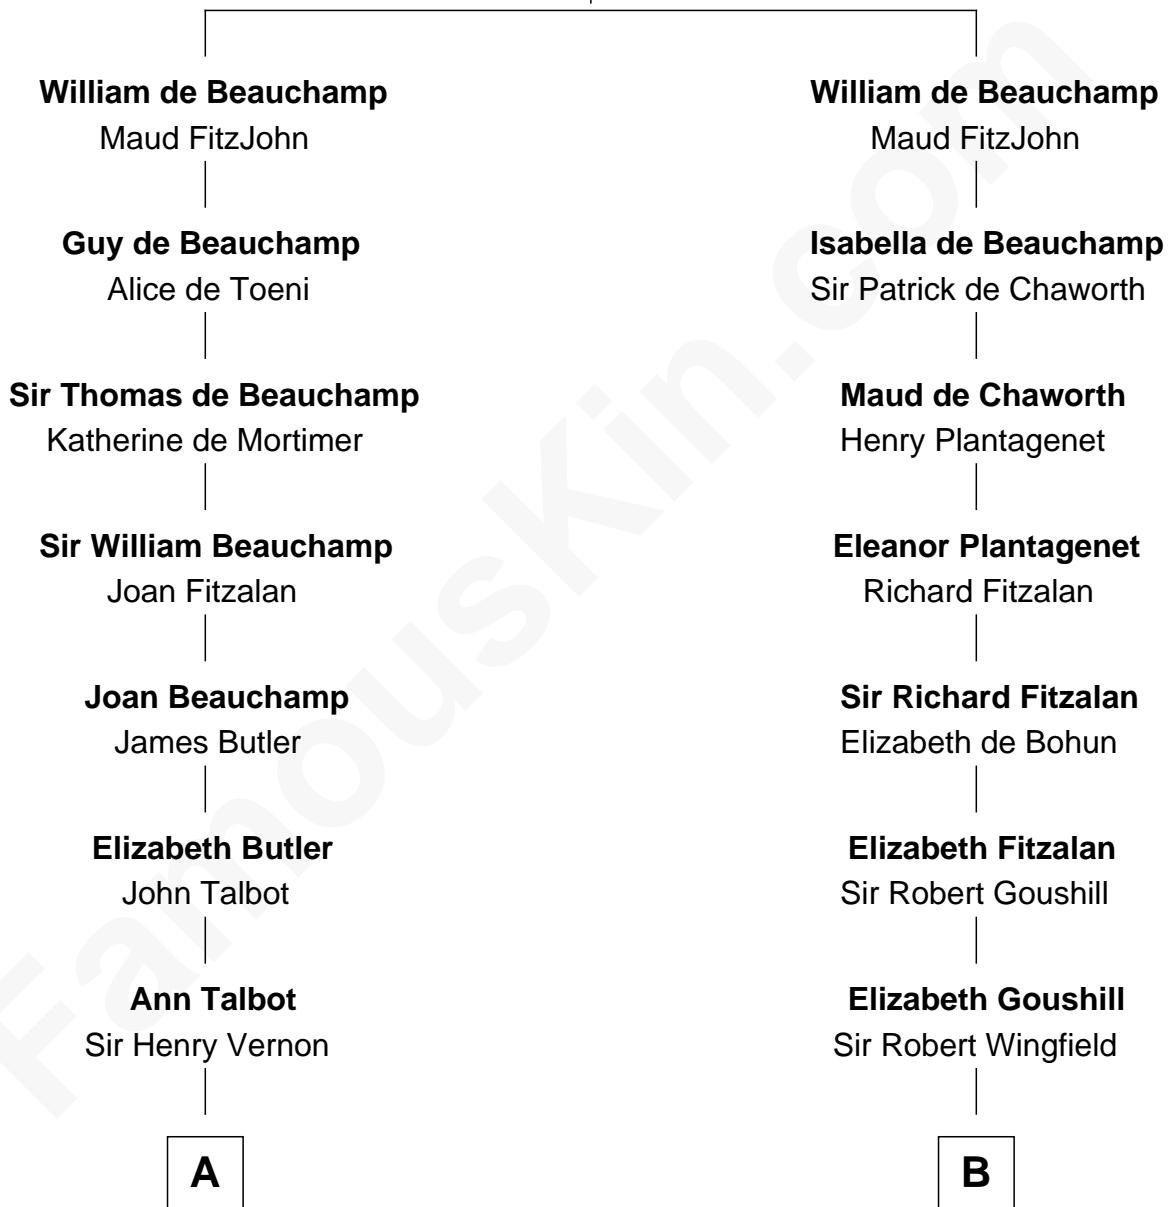

## Relationship Chart of

**Melvyn Douglas**

*Movie Actor*

20th cousin of

**Gloria Vanderbilt**

*Fashion Designer*

**Sir William de Beauchamp**

Isabel Mauduit

**C**

**Erskine Douglas**

Sophia Garrett

**Emma Jane Douglas**

Col. George Taliaferro Shackelford

**Lena Priscilla Shackelford**

Edouard Gregory Hesselberg

**Melvyn Douglas**