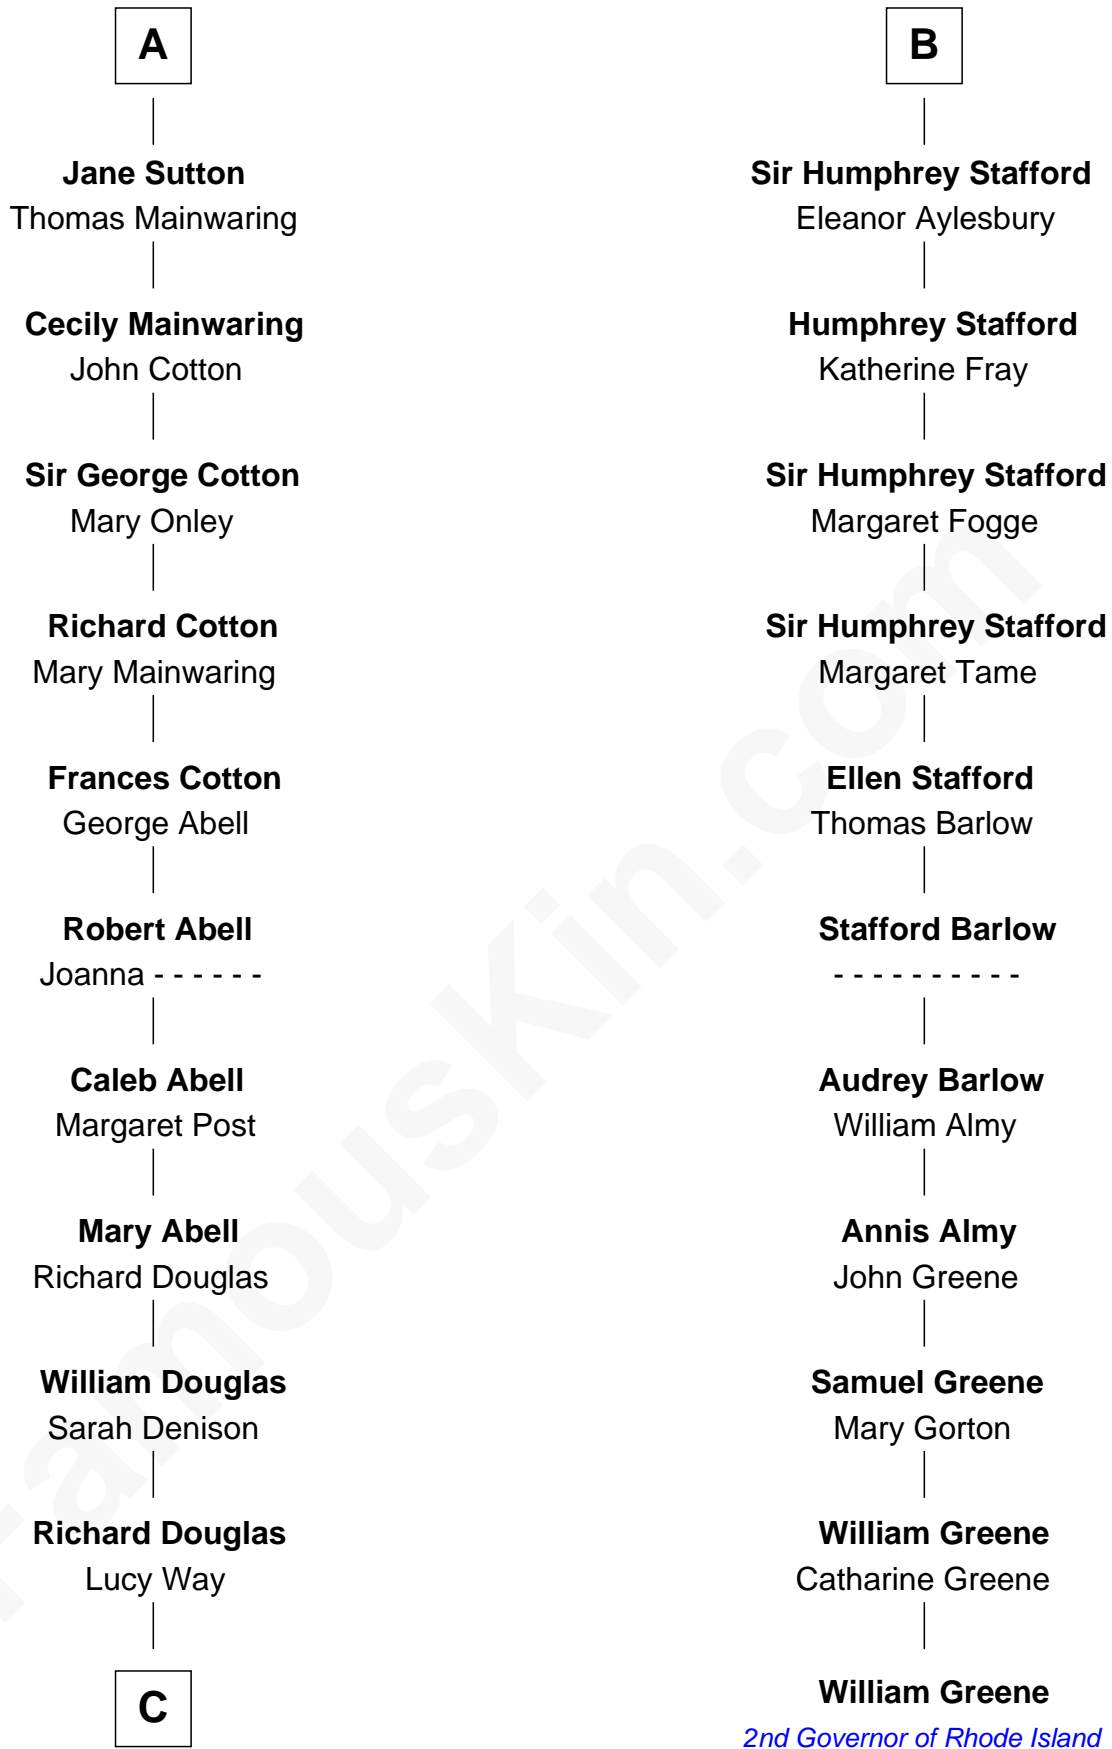

FamousKin.com
Relationship Chart of
Melvyn Douglas
Movie Actor

17th cousin 3 times removed of
William Greene
2nd Governor of Rhode Island

C

—
Erskine Douglas

Sophia Garrett

—
Emma Jane Douglas

Col. George Taliaferro Shackelford

—
Lena Priscilla Shackelford

Edouard Gregory Hesselberg

—
Melvyn Douglas

Movie Actor

FamousKin.com