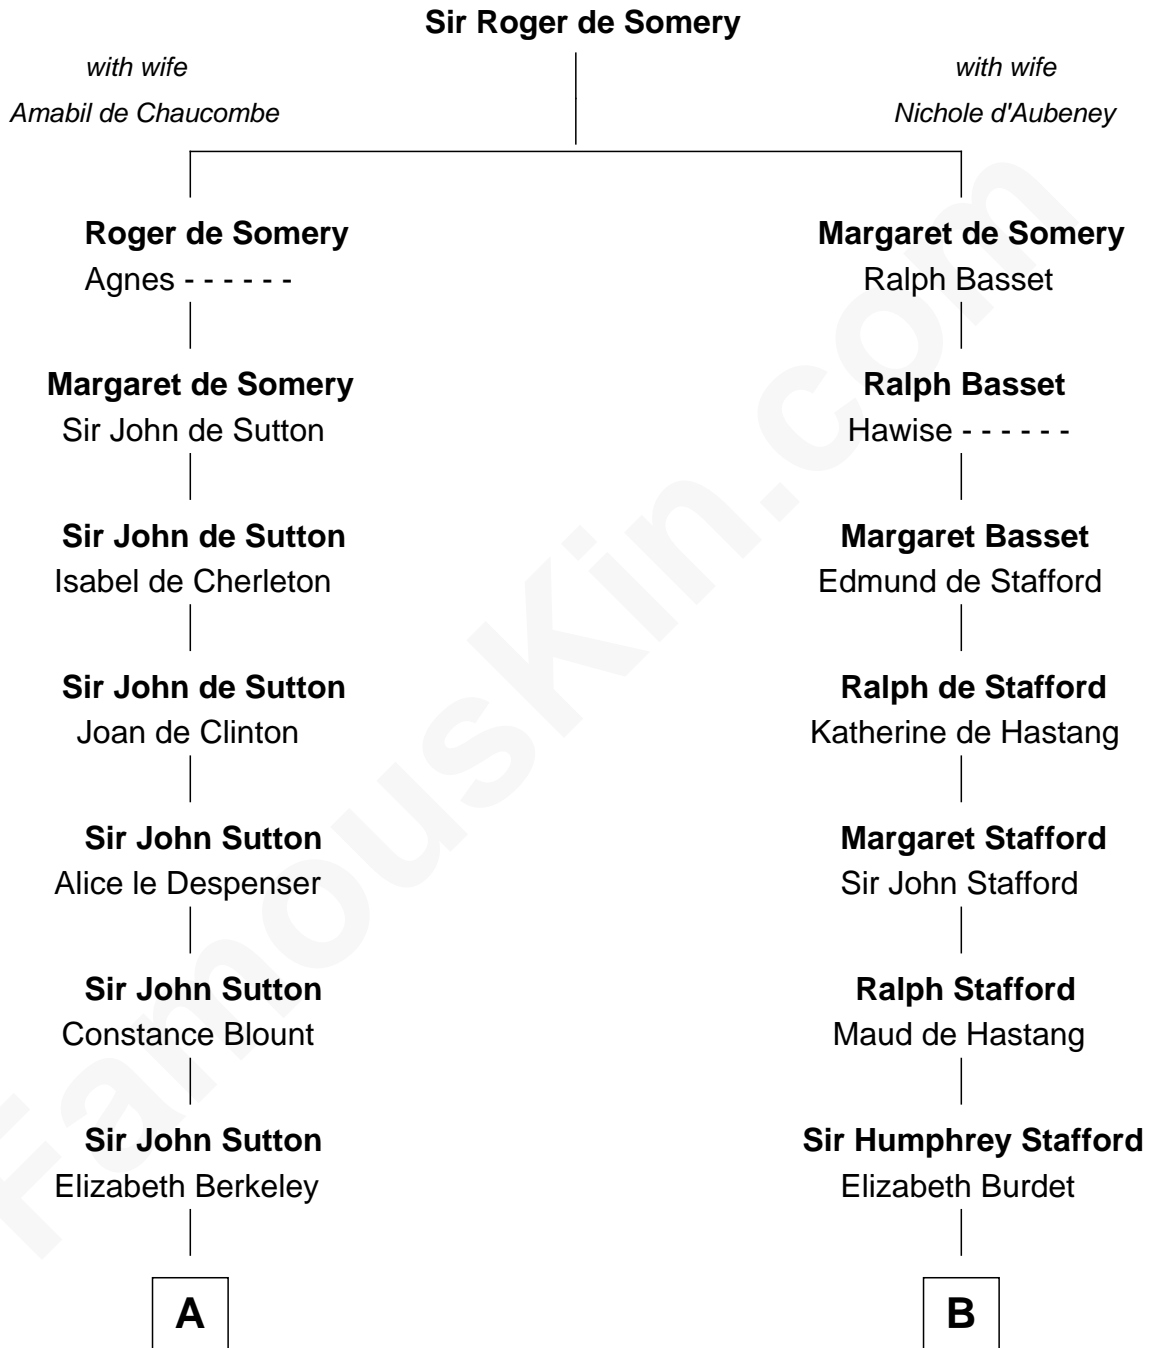

FamousKin.com
Relationship Chart of
Melvyn Douglas
Movie Actor

17th cousin 3 times removed of
William Greene
2nd Governor of Rhode Island

C

—
Erskine Douglas

Sophia Garrett

—
Emma Jane Douglas

Col. George Taliaferro Shackelford

—
Lena Priscilla Shackelford

Edouard Gregory Hesselberg

—
Melvyn Douglas

Movie Actor

FamousKin.com