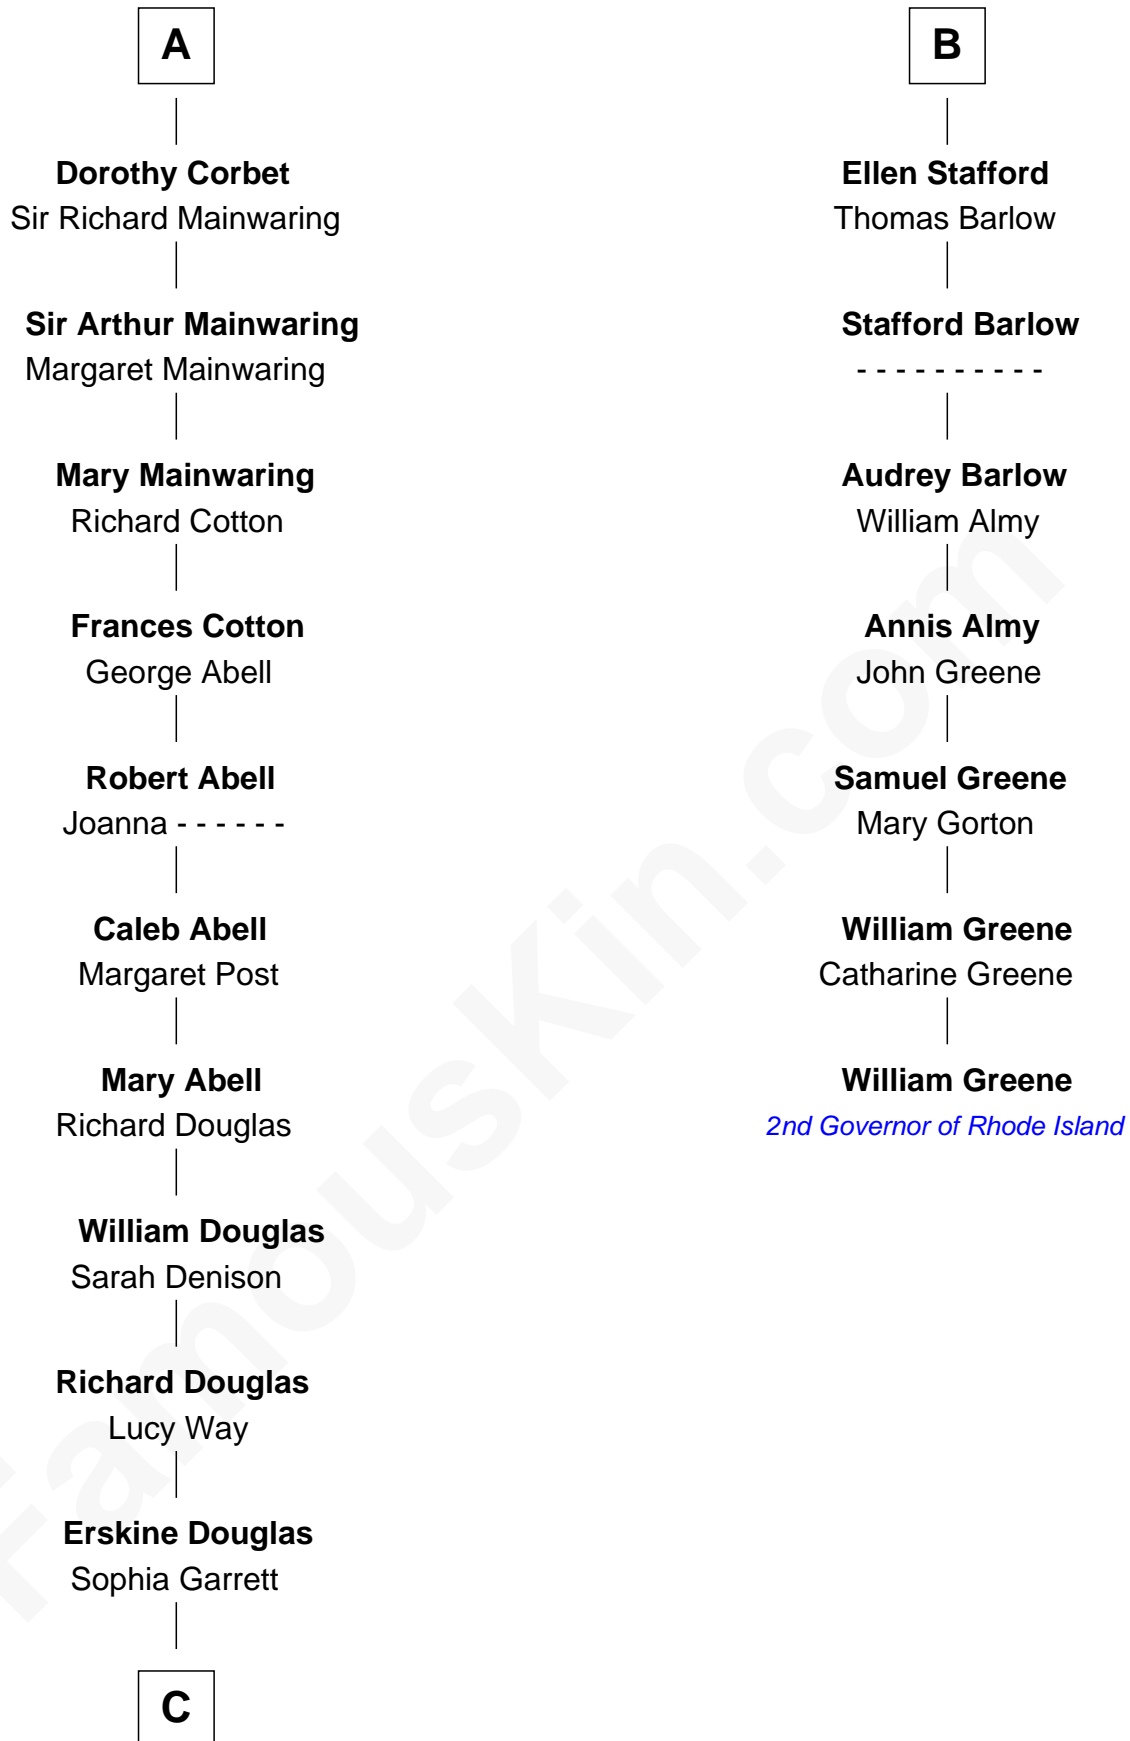

**FamousKin.com**  
**Relationship Chart of**  
**Melvyn Douglas**  
*Movie Actor*

**13th cousin 6 times removed of**  
**William Greene**  
*2nd Governor of Rhode Island*

**C**

**Emma Jane Douglas**  
Col. George Taliaferro Shackelford

**Lena Priscilla Shackelford**  
Edouard Gregory Hesselberg

**Melvyn Douglas**  
*Movie Actor*

FamousKin.com