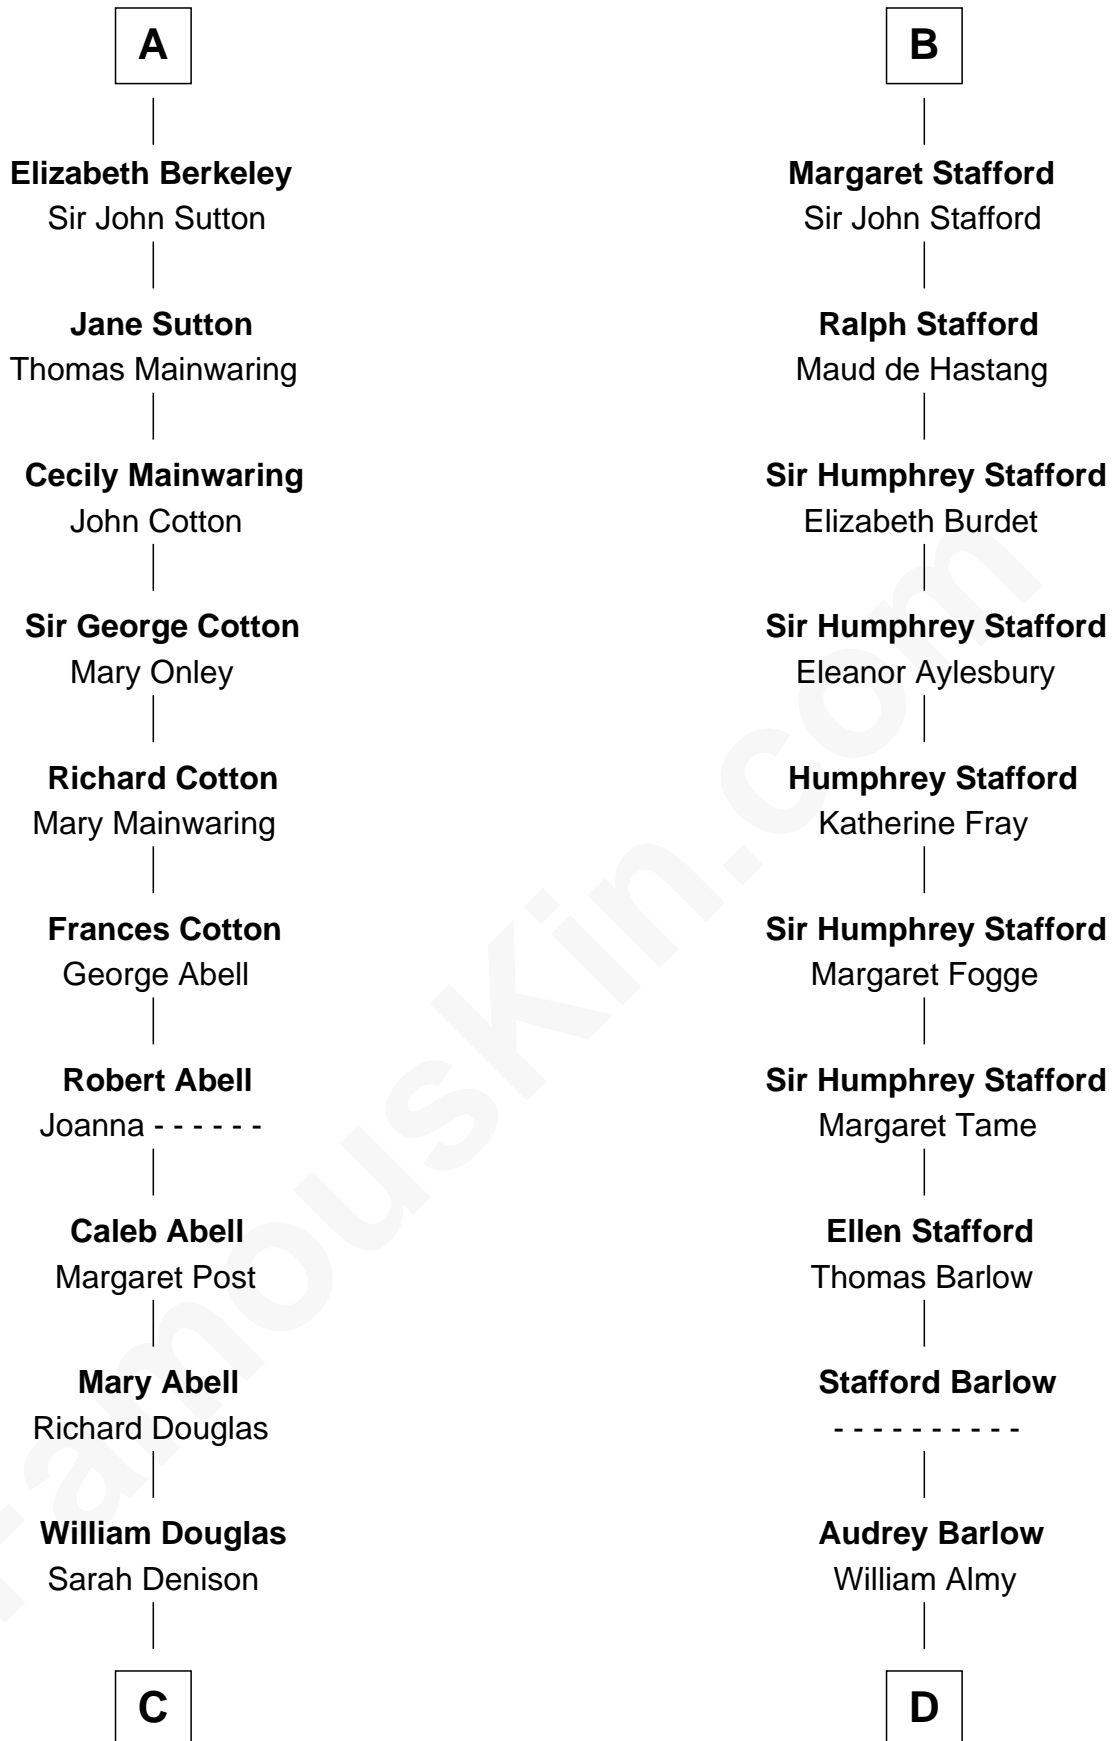

FamousKin.com Relationship Chart of

Melvyn Douglas

Movie Actor

20th cousin 1 time removed of

William Greene

2nd Governor of Rhode Island

John FitzGilbert
Sybilla of Salisbury

C

Richard Douglas

Lucy Way

Erskine Douglas

Sophia Garrett

Emma Jane Douglas

Col. George Taliaferro Shackelford

Lena Priscilla Shackelford

Edouard Gregory Hesselberg