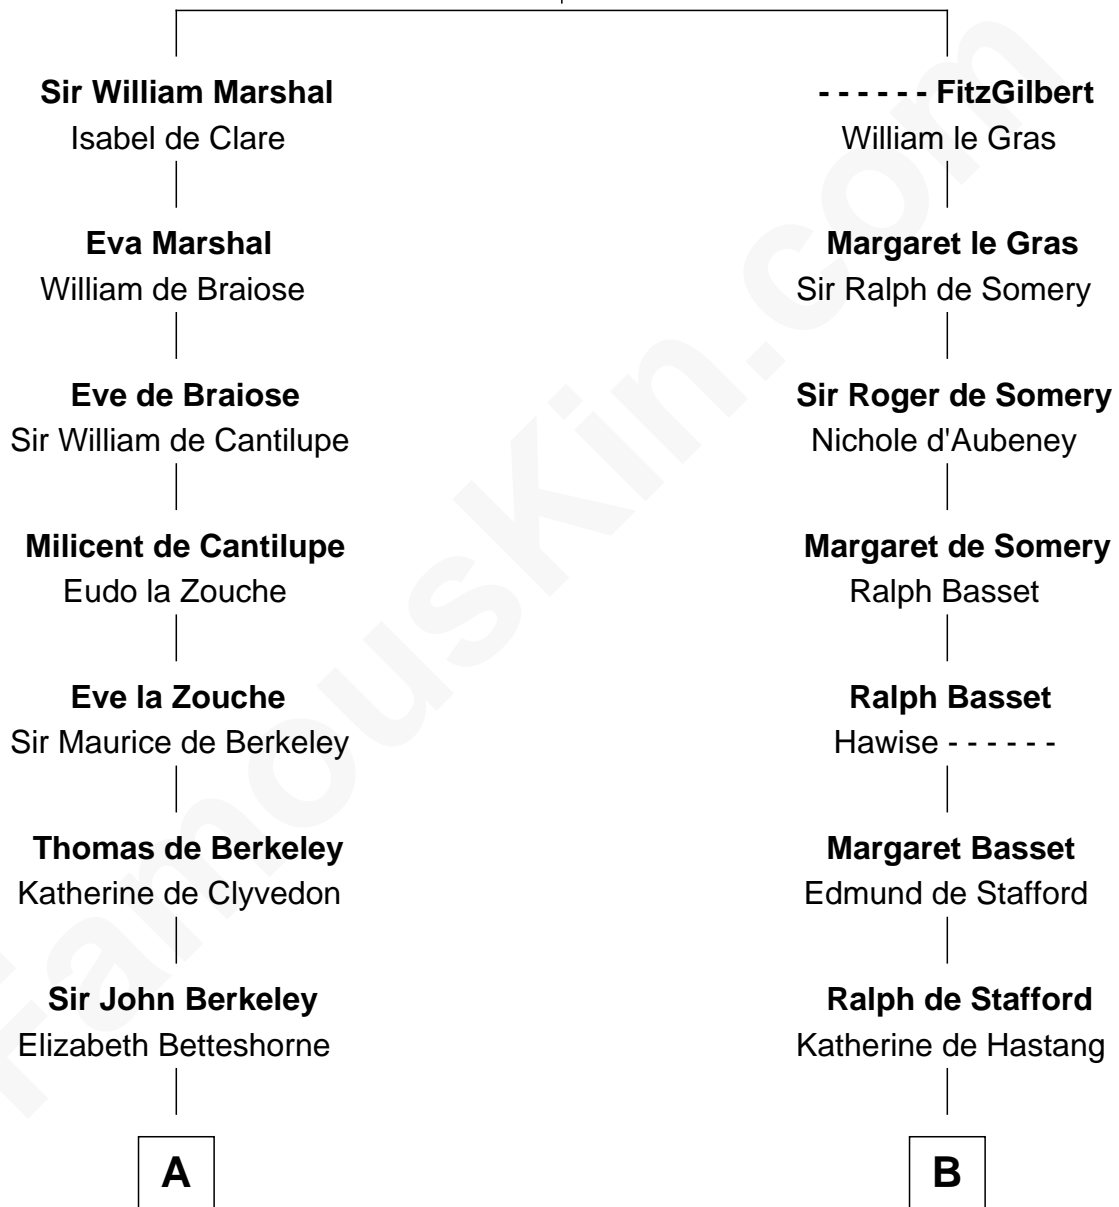

FamousKin.com Relationship Chart of

Melvyn Douglas

Movie Actor

20th cousin 1 time removed of

William Greene

2nd Governor of Rhode Island

John FitzGilbert
Sybilla of Salisbury

C

Richard Douglas

Lucy Way

Erskine Douglas

Sophia Garrett

Emma Jane Douglas

Col. George Taliaferro Shackelford

Lena Priscilla Shackelford

Edouard Gregory Hesselberg