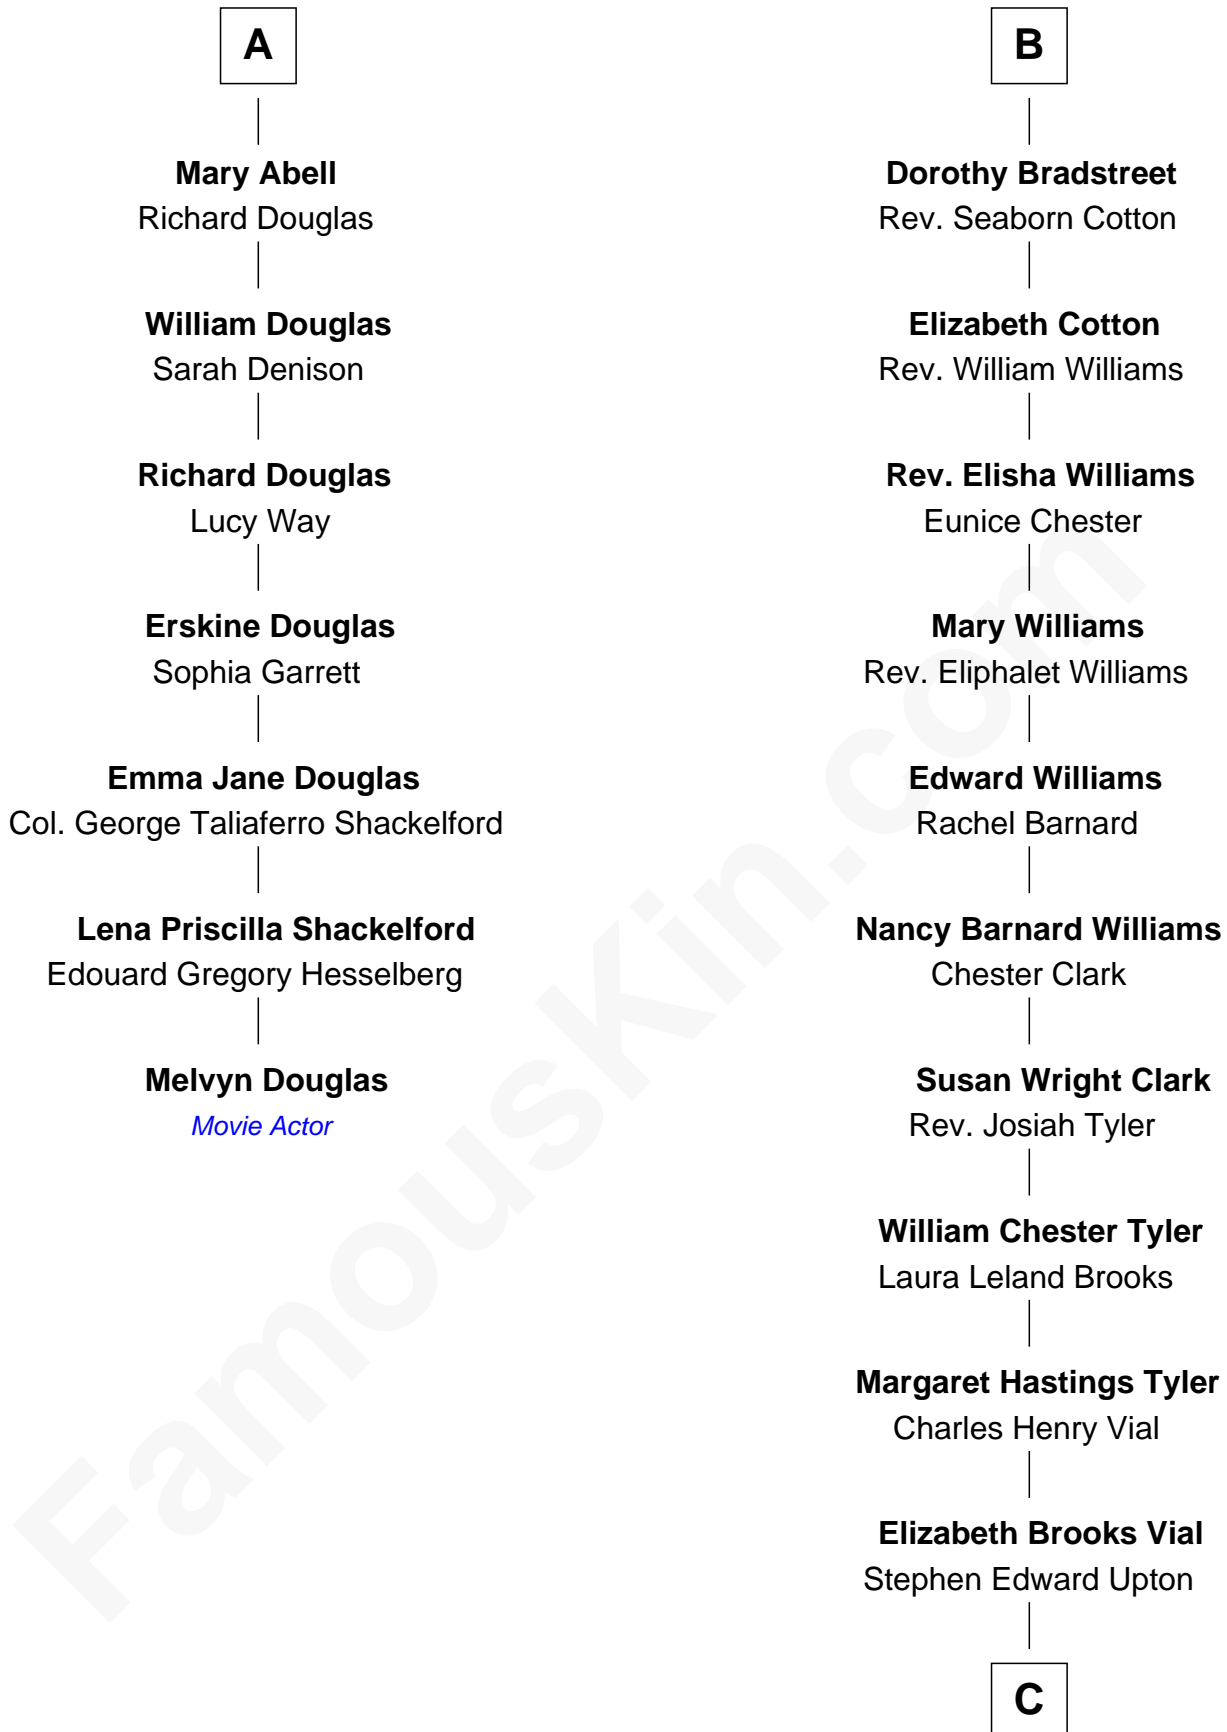

FamousKin.com Relationship Chart of

Melvyn Douglas
Movie Actor

13th cousin 5 times removed of

Kate Upton

Sports Illustrated Swimsuit Cover Model

C

Jefferson Matthew Upton
Shelley Fawn Davis

Kate Upton
Model and Actress

FamousKin.com

Kate Upton photo by acrofan.com (CC BY-SA 3.0)