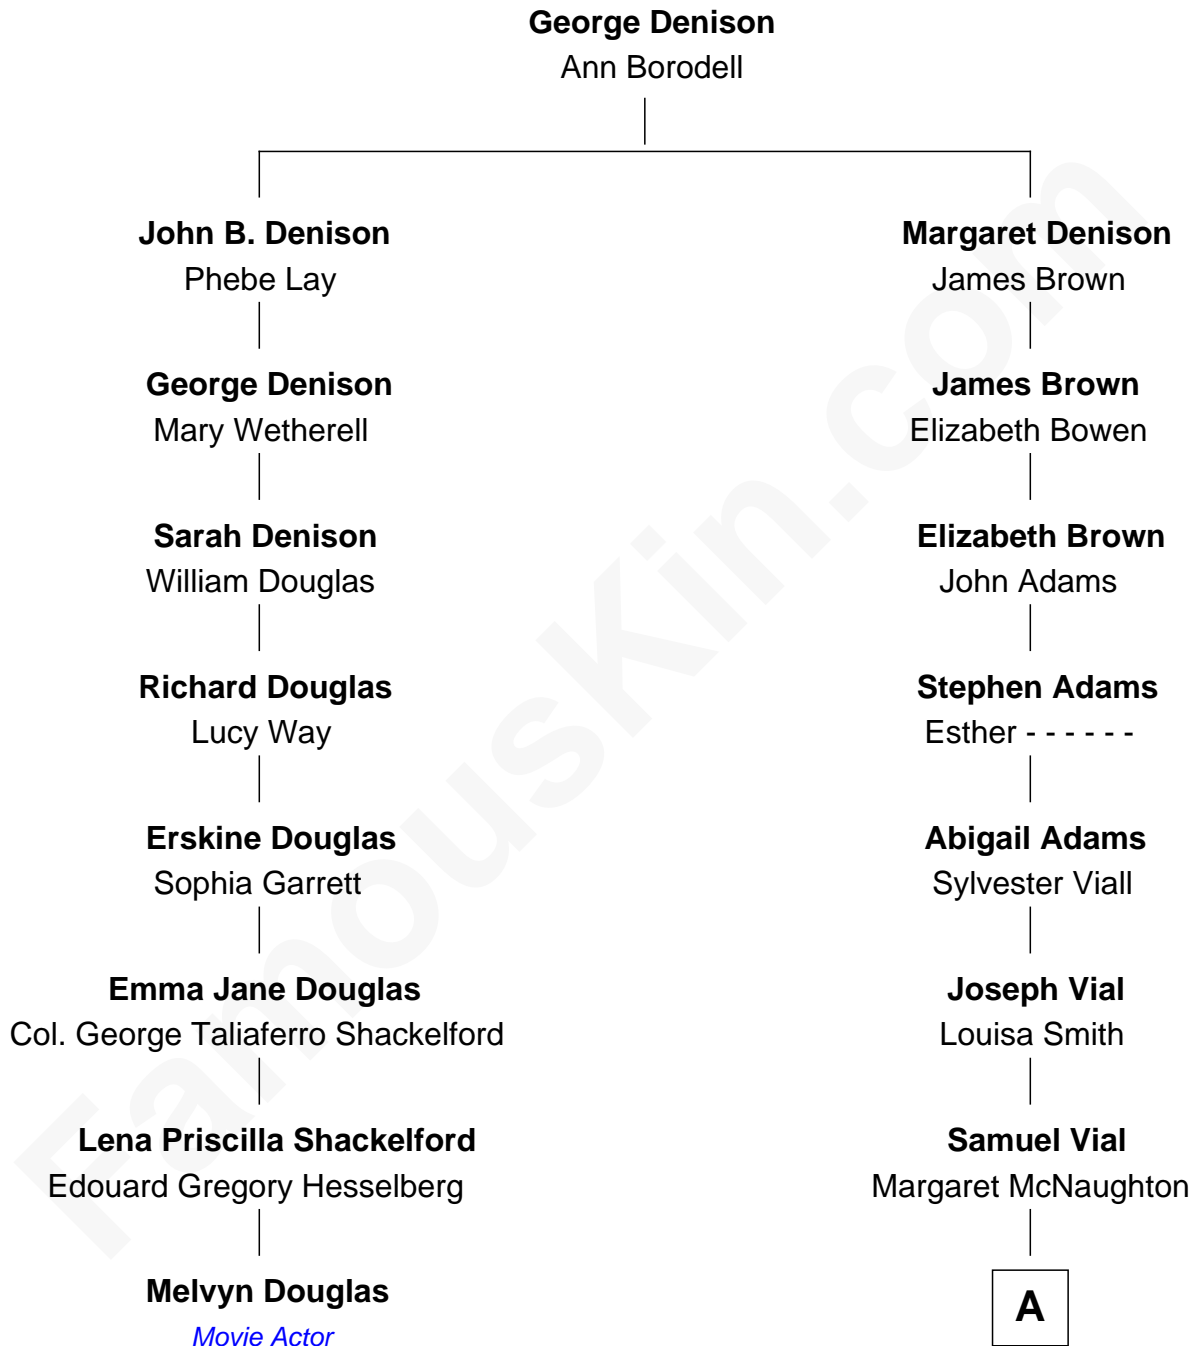

**FamousKin.com**  
**Relationship Chart of**  
**Melvyn Douglas**  
*Movie Actor*

7th cousin 4 times removed of

**Kate Upton**  
*Sports Illustrated Swimsuit Cover Model*

A

George McNaughton Vial

Emma Frost Goodrich

Charles Henry Vial

Margaret Hastings Tyler

Elizabeth Brooks Vial

Stephen Edward Upton

Jefferson Matthew Upton

Shelley Fawn Davis

**Kate Upton**

*Model and Actress*