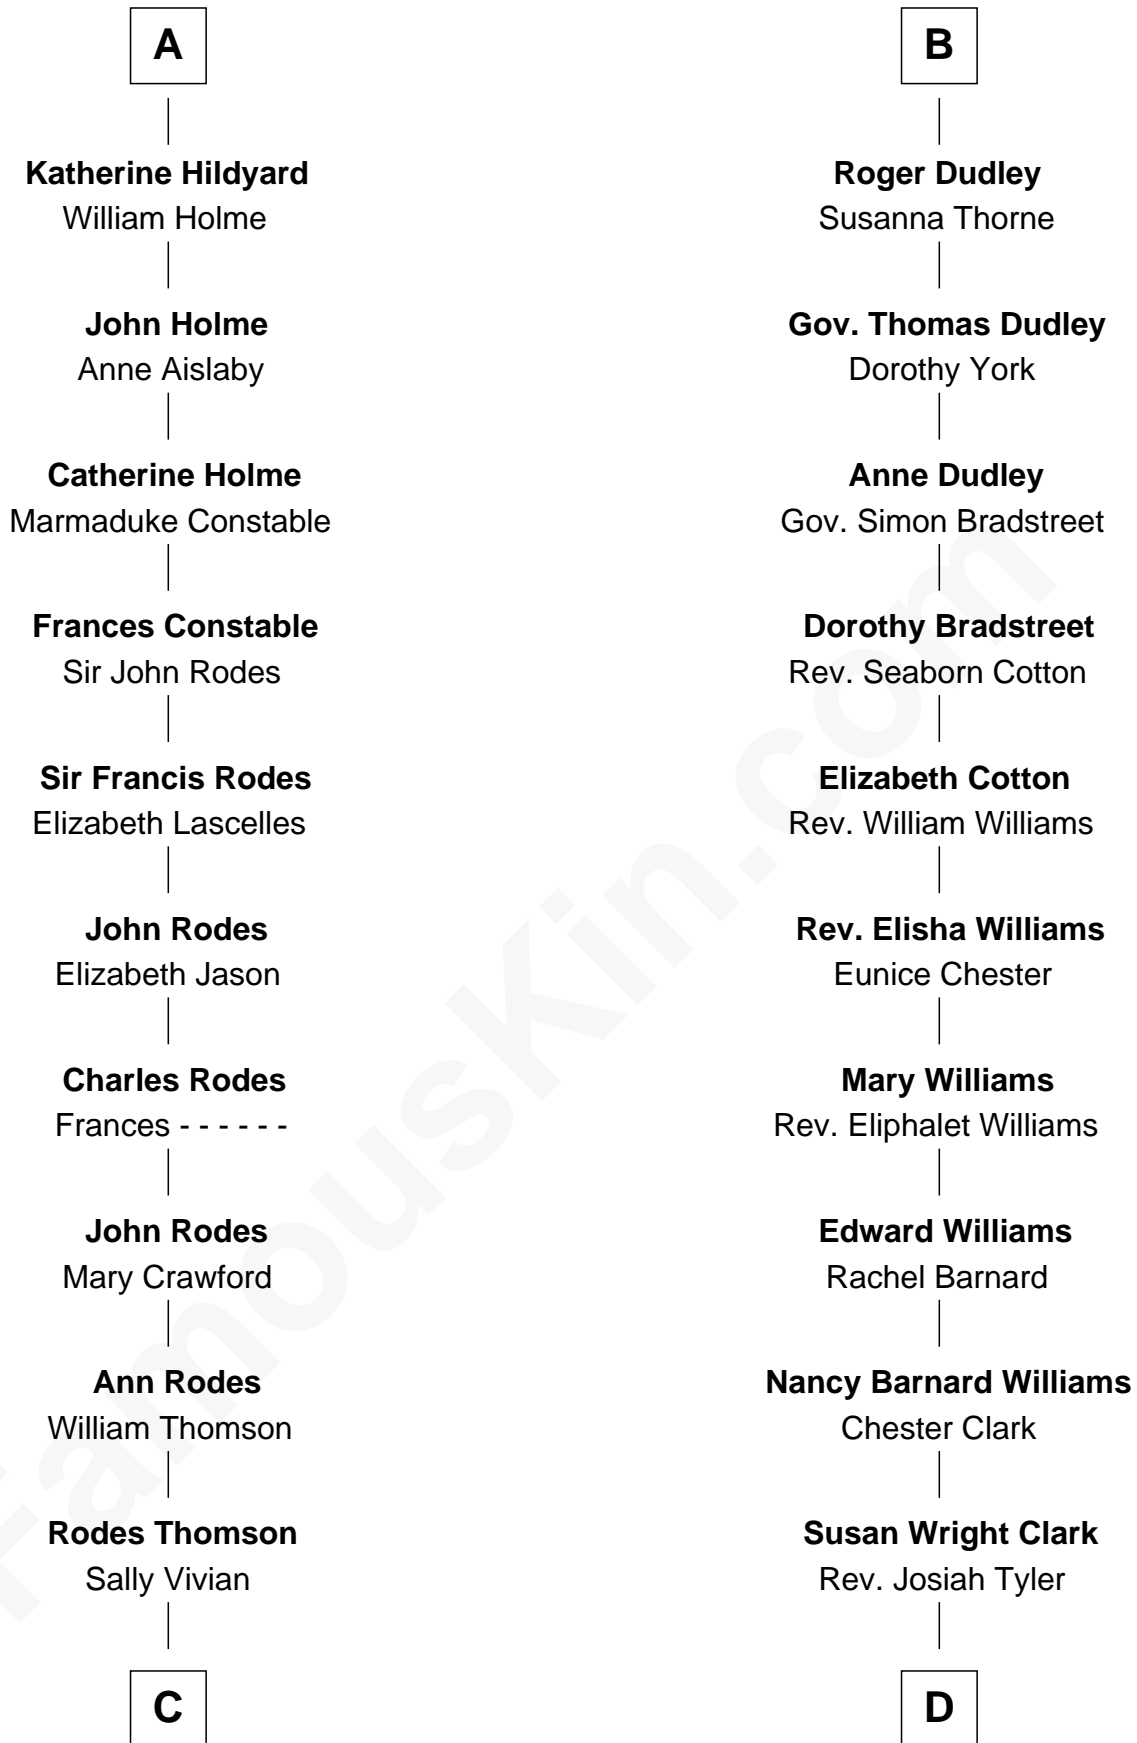

FamousKin.com Relationship Chart of

Melvyn Douglas

Movie Actor

21st cousin of

Kate Upton

Sports Illustrated Swimsuit Cover Model

Edward III, King of England

Philippa of Hainault

C

Nancy Thomson
Thomas Johnson Garrett

Sophia Garrett
Erskine Douglas

Emma Jane Douglas
Col. George Taliaferro Shackelford

Lena Priscilla Shackelford
Edouard Gregory Hesselberg

Melvyn Douglas
Movie Actor

D

William Chester Tyler
Laura Leland Brooks

Margaret Hastings Tyler
Charles Henry Vial

Elizabeth Brooks Vial
Stephen Edward Upton

Jefferson Matthew Upton
Shelley Fawn Davis

Kate Upton
Model and Actress