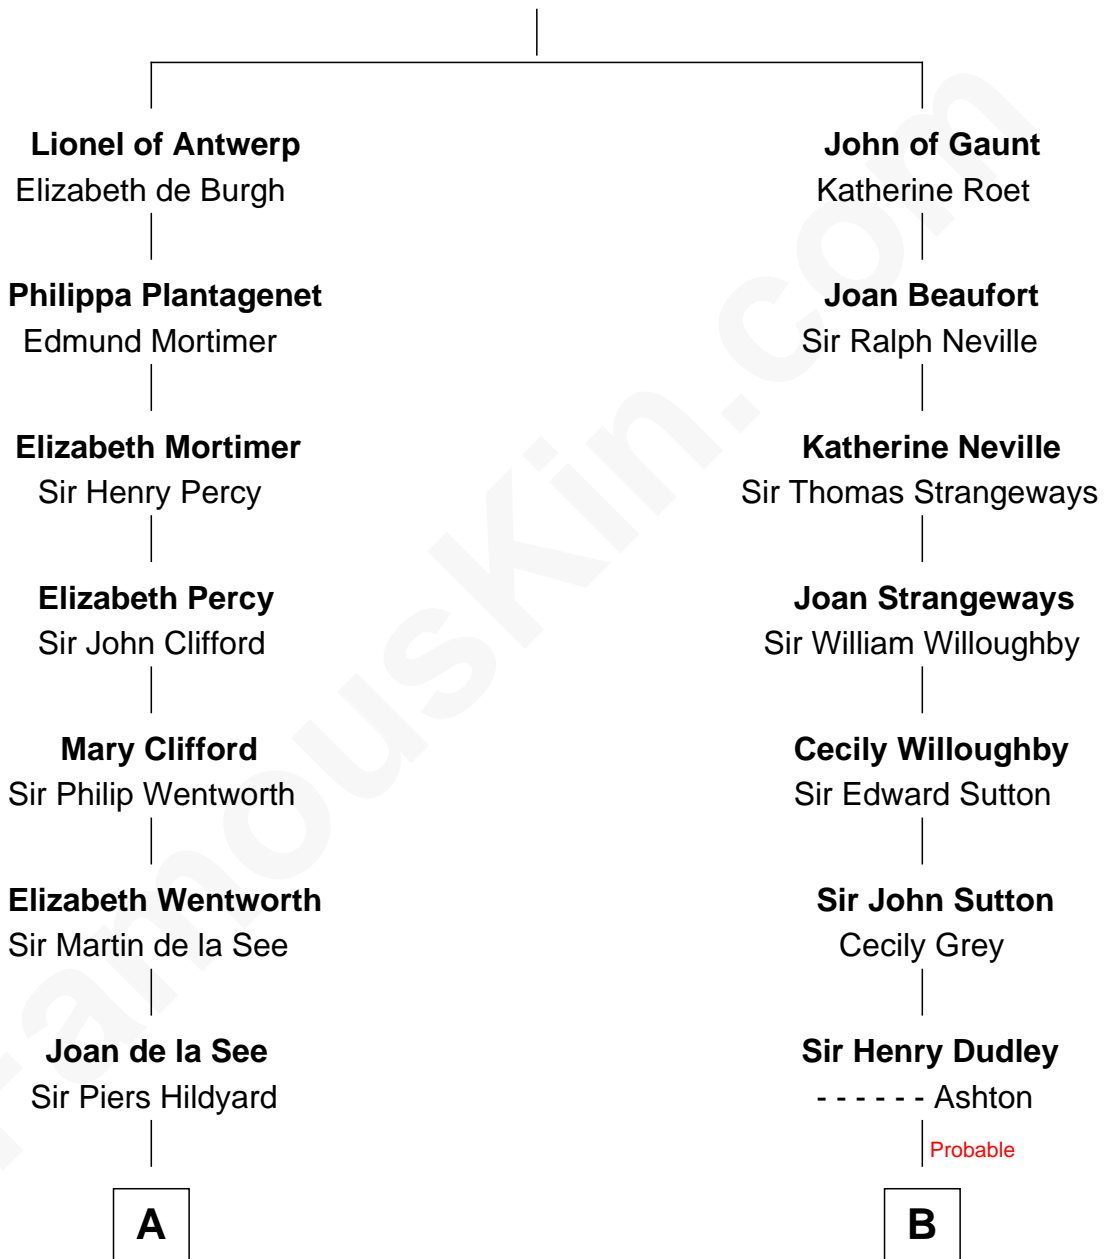

FamousKin.com Relationship Chart of

Melvyn Douglas

Movie Actor

21st cousin of

Kate Upton

Sports Illustrated Swimsuit Cover Model

Edward III, King of England

Philippa of Hainault

C

Nancy Thomson
Thomas Johnson Garrett

Sophia Garrett
Erskine Douglas

Emma Jane Douglas
Col. George Taliaferro Shackelford

Lena Priscilla Shackelford
Edouard Gregory Hesselberg

Melvyn Douglas
Movie Actor

D

William Chester Tyler
Laura Leland Brooks