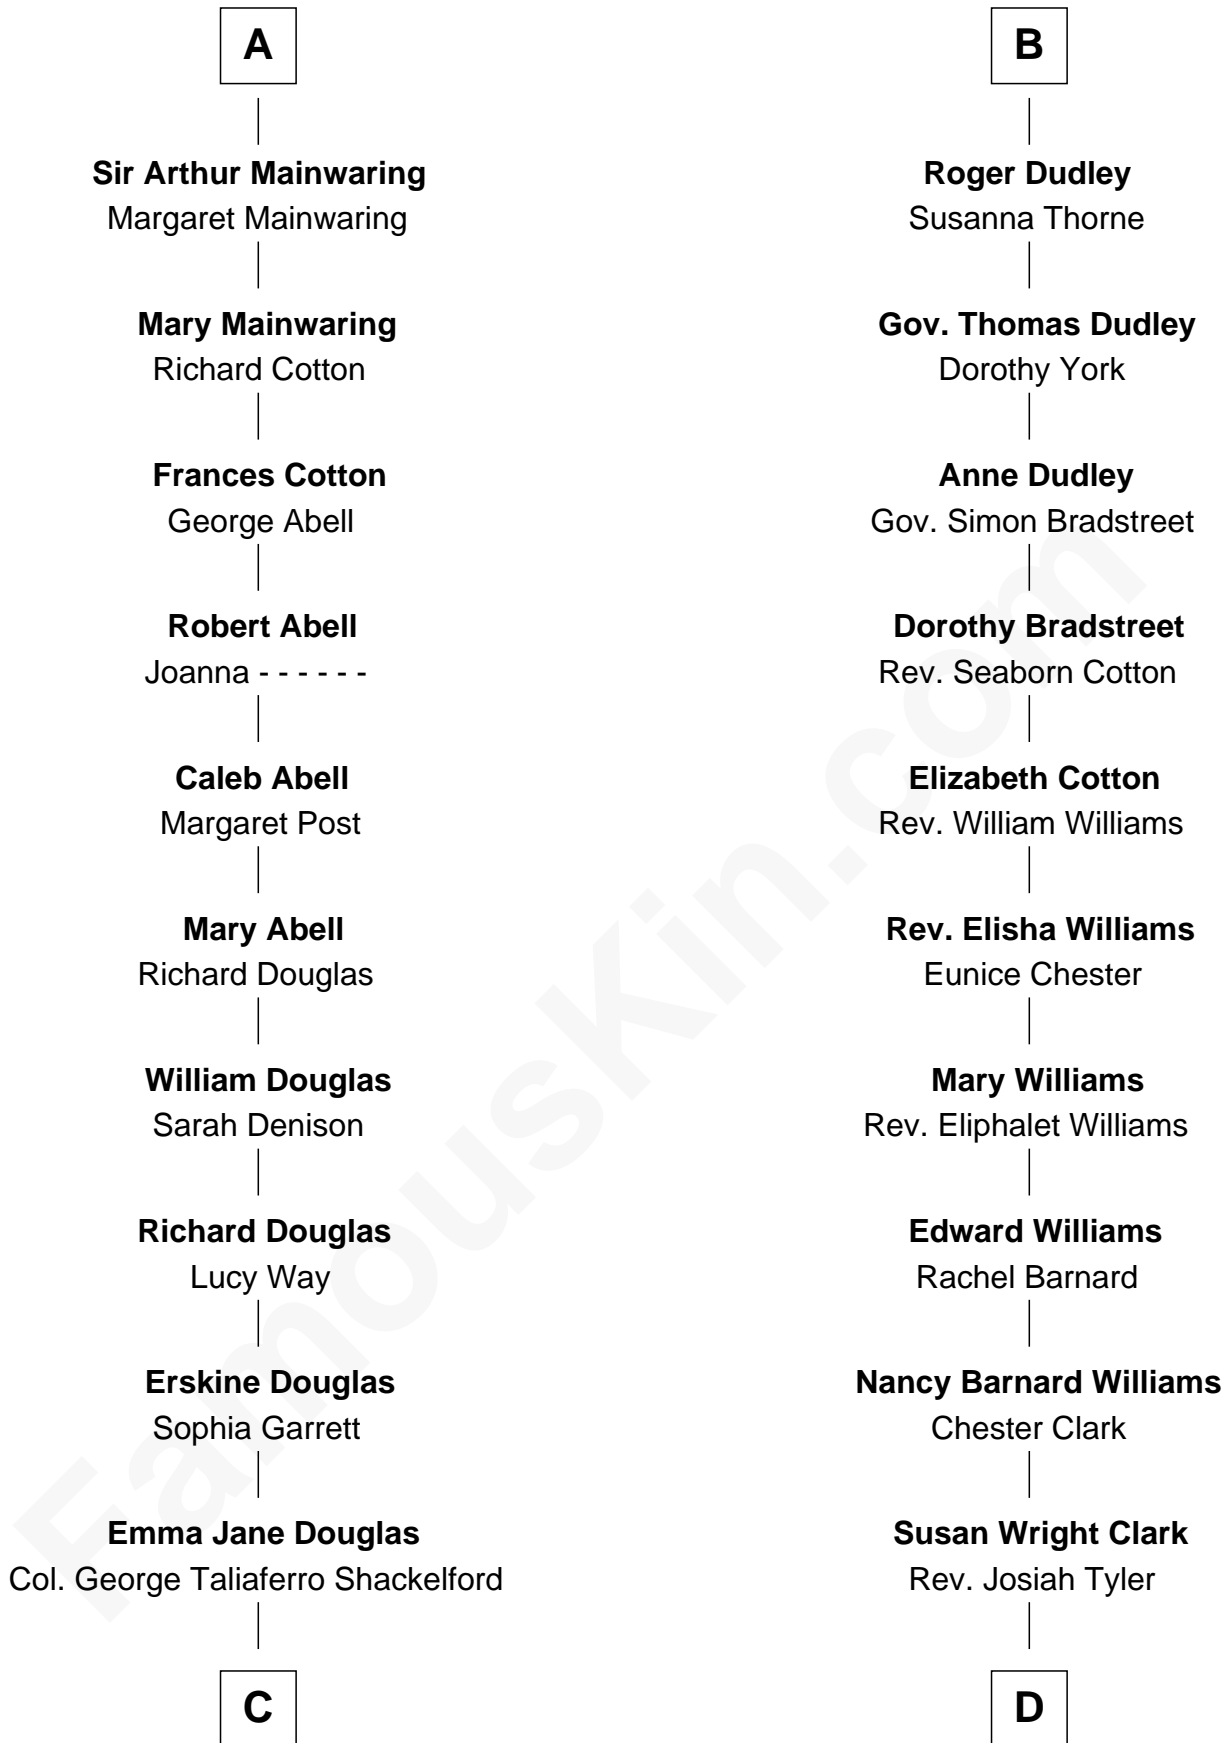

FamousKin.com
Relationship Chart of
Melvyn Douglas
Movie Actor

18th cousin 3 times removed of

Kate Upton
Sports Illustrated Swimsuit Cover Model

C

Lena Priscilla Shackelford
Edouard Gregory Hesselberg

Melvyn Douglas
Movie Actor

D

William Chester Tyler
Laura Leland Brooks

Margaret Hastings Tyler
Charles Henry Vial

Elizabeth Brooks Vial
Stephen Edward Upton

Jefferson Matthew Upton
Shelley Fawn Davis

Kate Upton
Model and Actress