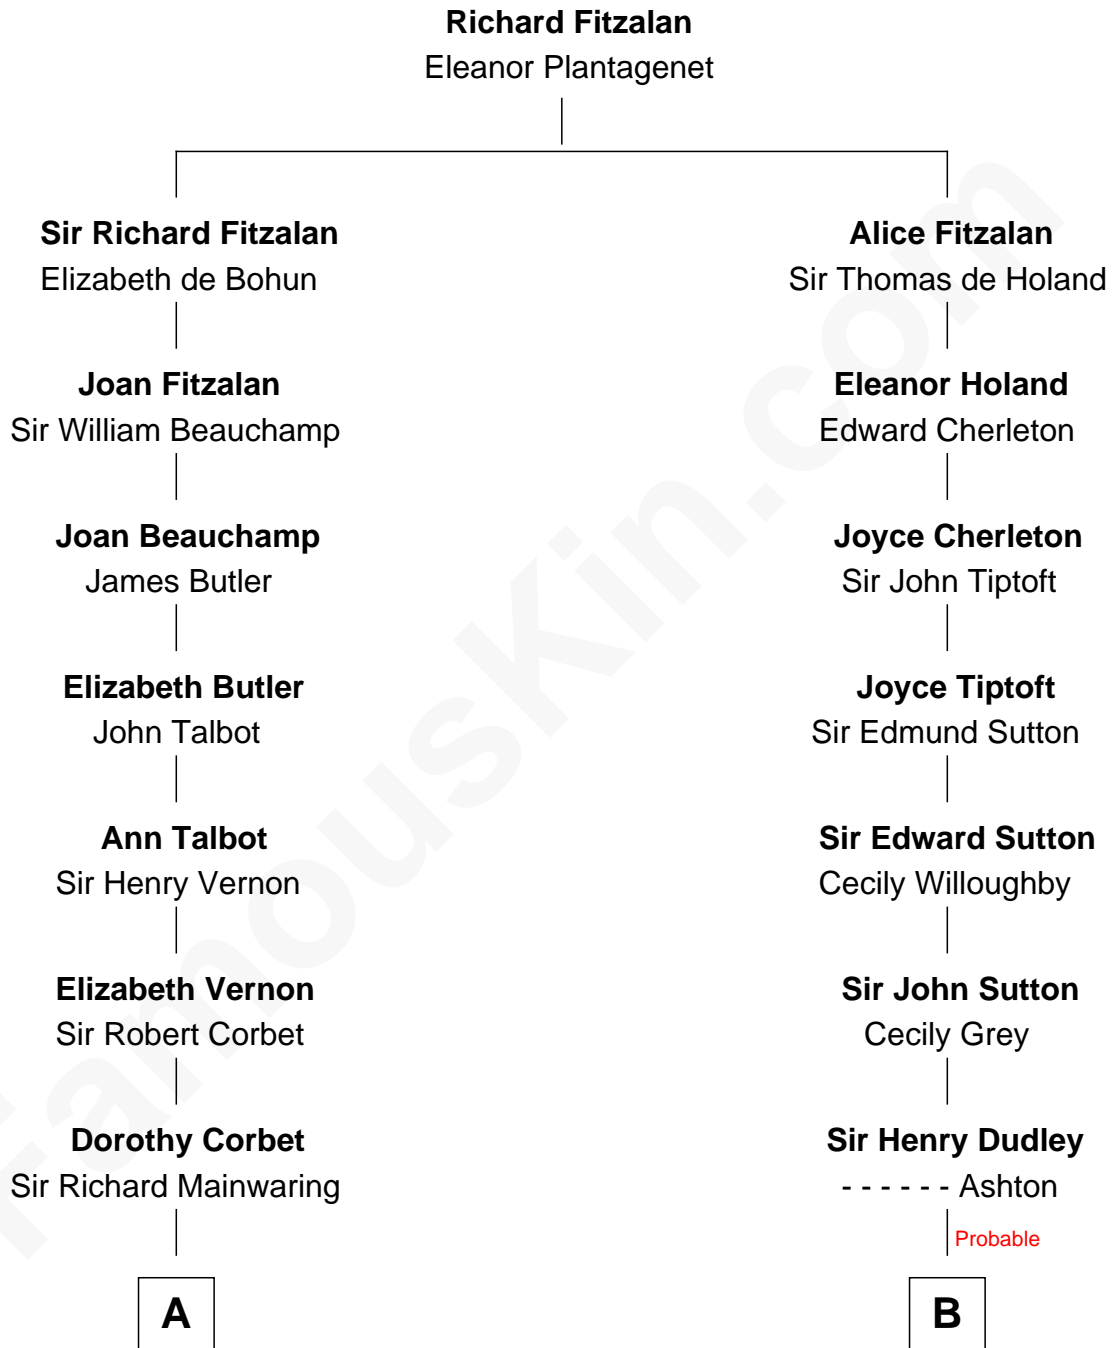

FamousKin.com
Relationship Chart of
Melvyn Douglas
Movie Actor

18th cousin 3 times removed of

Kate Upton
Sports Illustrated Swimsuit Cover Model

C

Lena Priscilla Shackelford
Edouard Gregory Hesselberg

Melvyn Douglas
Movie Actor

D

William Chester Tyler
Laura Leland Brooks

Margaret Hastings Tyler
Charles Henry Vial

Elizabeth Brooks Vial
Stephen Edward Upton

Jefferson Matthew Upton
Shelley Fawn Davis

Kate Upton
Model and Actress