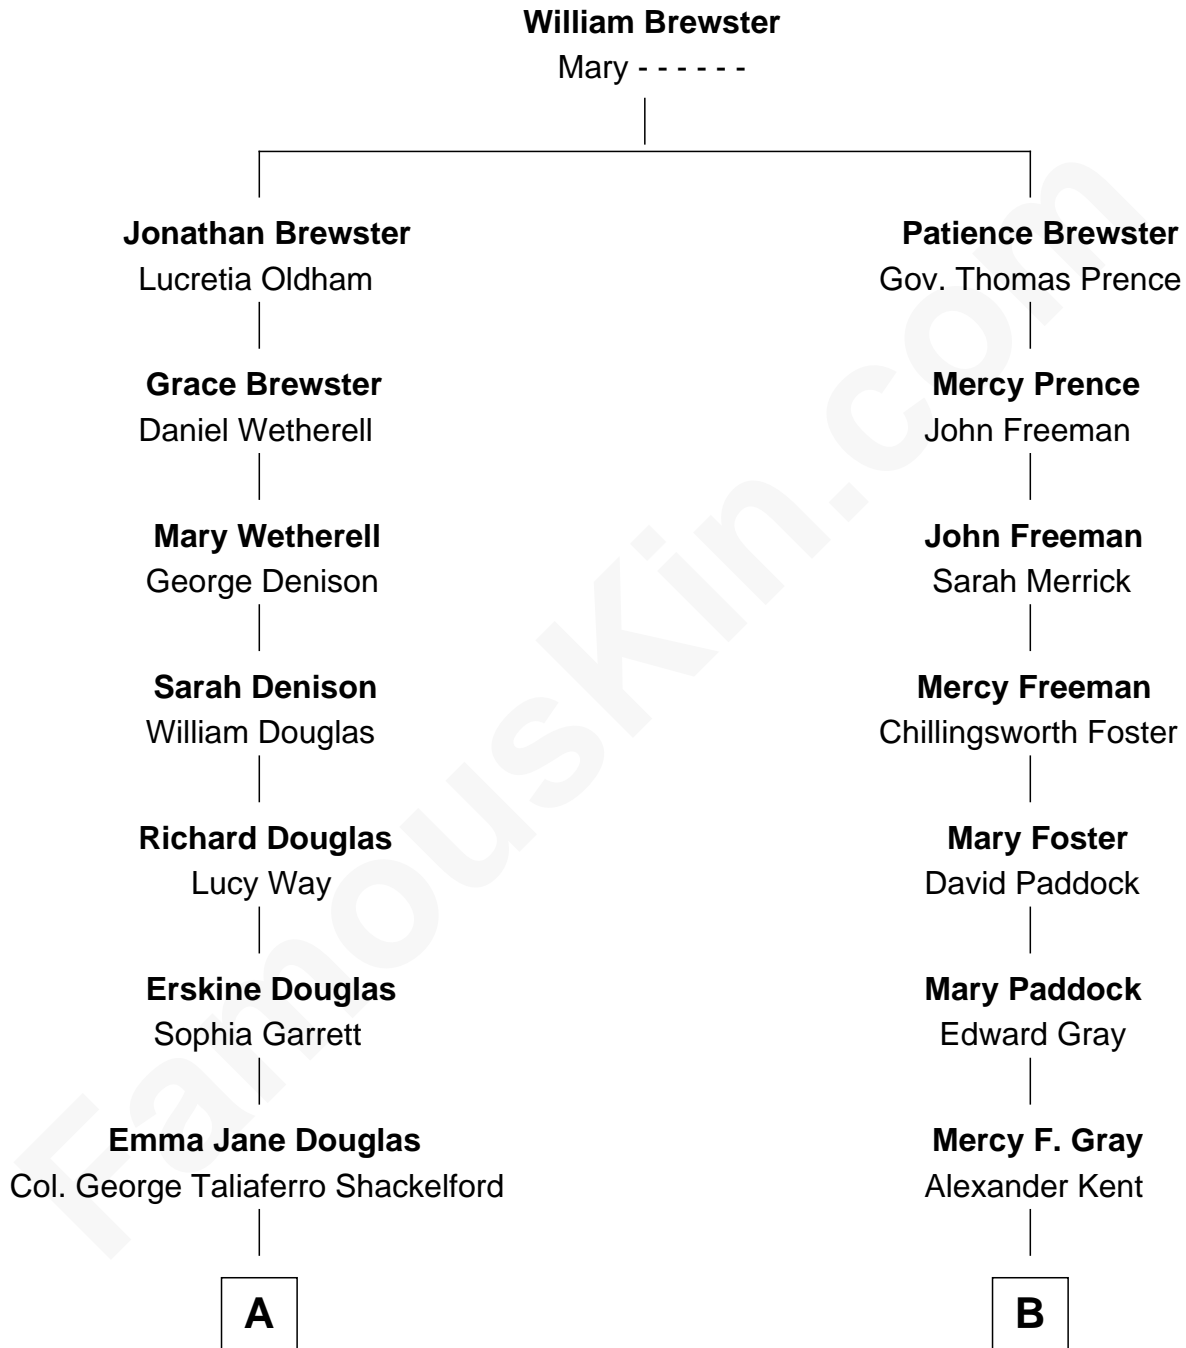

FamousKin.com

Relationship Chart of

Melvyn Douglas

Movie Actor

8th cousin 5 times removed of

Kate Upton
Sports Illustrated Swimsuit Cover Model

A

Lena Priscilla Shackelford
Edouard Gregory Hesselberg

Melvyn Douglas
Movie Actor

B

Mercyra Kent
Stephen Amasa Frost

Mercy Ann Frost
Henry Butler Goodrich

Emma Frost Goodrich
George McNaughton Vial

Charles Henry Vial
Margaret Hastings Tyler

Elizabeth Brooks Vial
Stephen Edward Upton