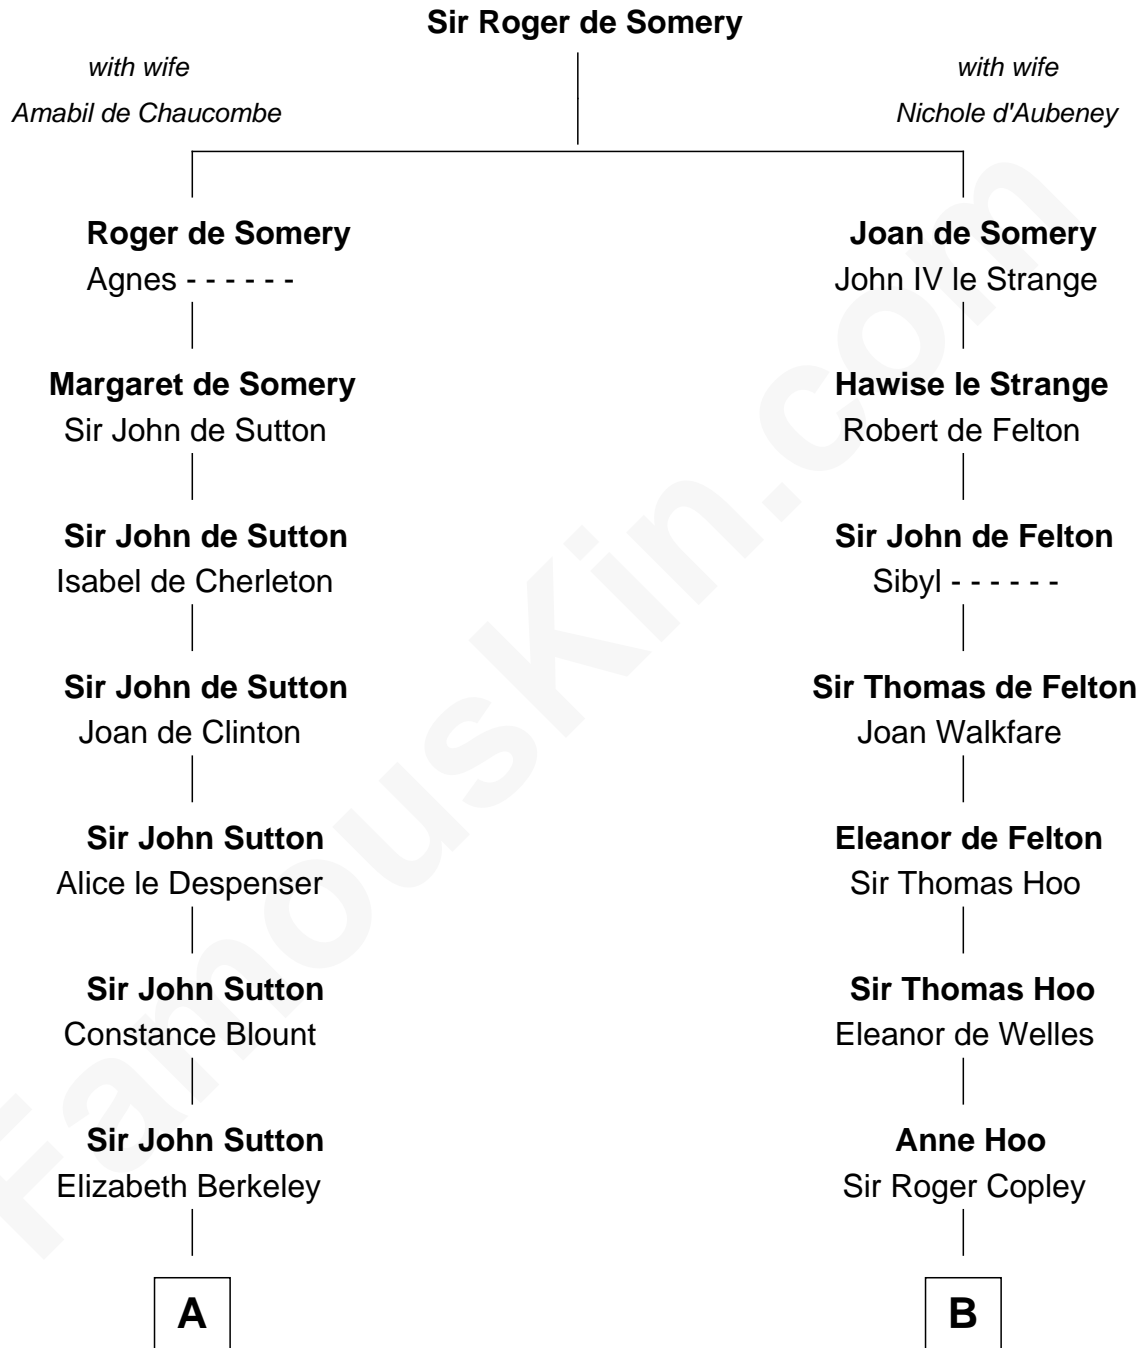

FamousKin.com
Relationship Chart of
Melvyn Douglas
Movie Actor

20th cousin 1 time removed of
Ray Bradbury
Author of The Martian Chronicles

C

Erskine Douglas

Sophia Garrett

Emma Jane Douglas

Col. George Taliaferro Shackelford

Lena Priscilla Shackelford

Edouard Gregory Hesselberg

Melvyn Douglas

Movie Actor

D

Samuel Bradbury

Frances Mary Rohead

Samuel Irving Bradbury