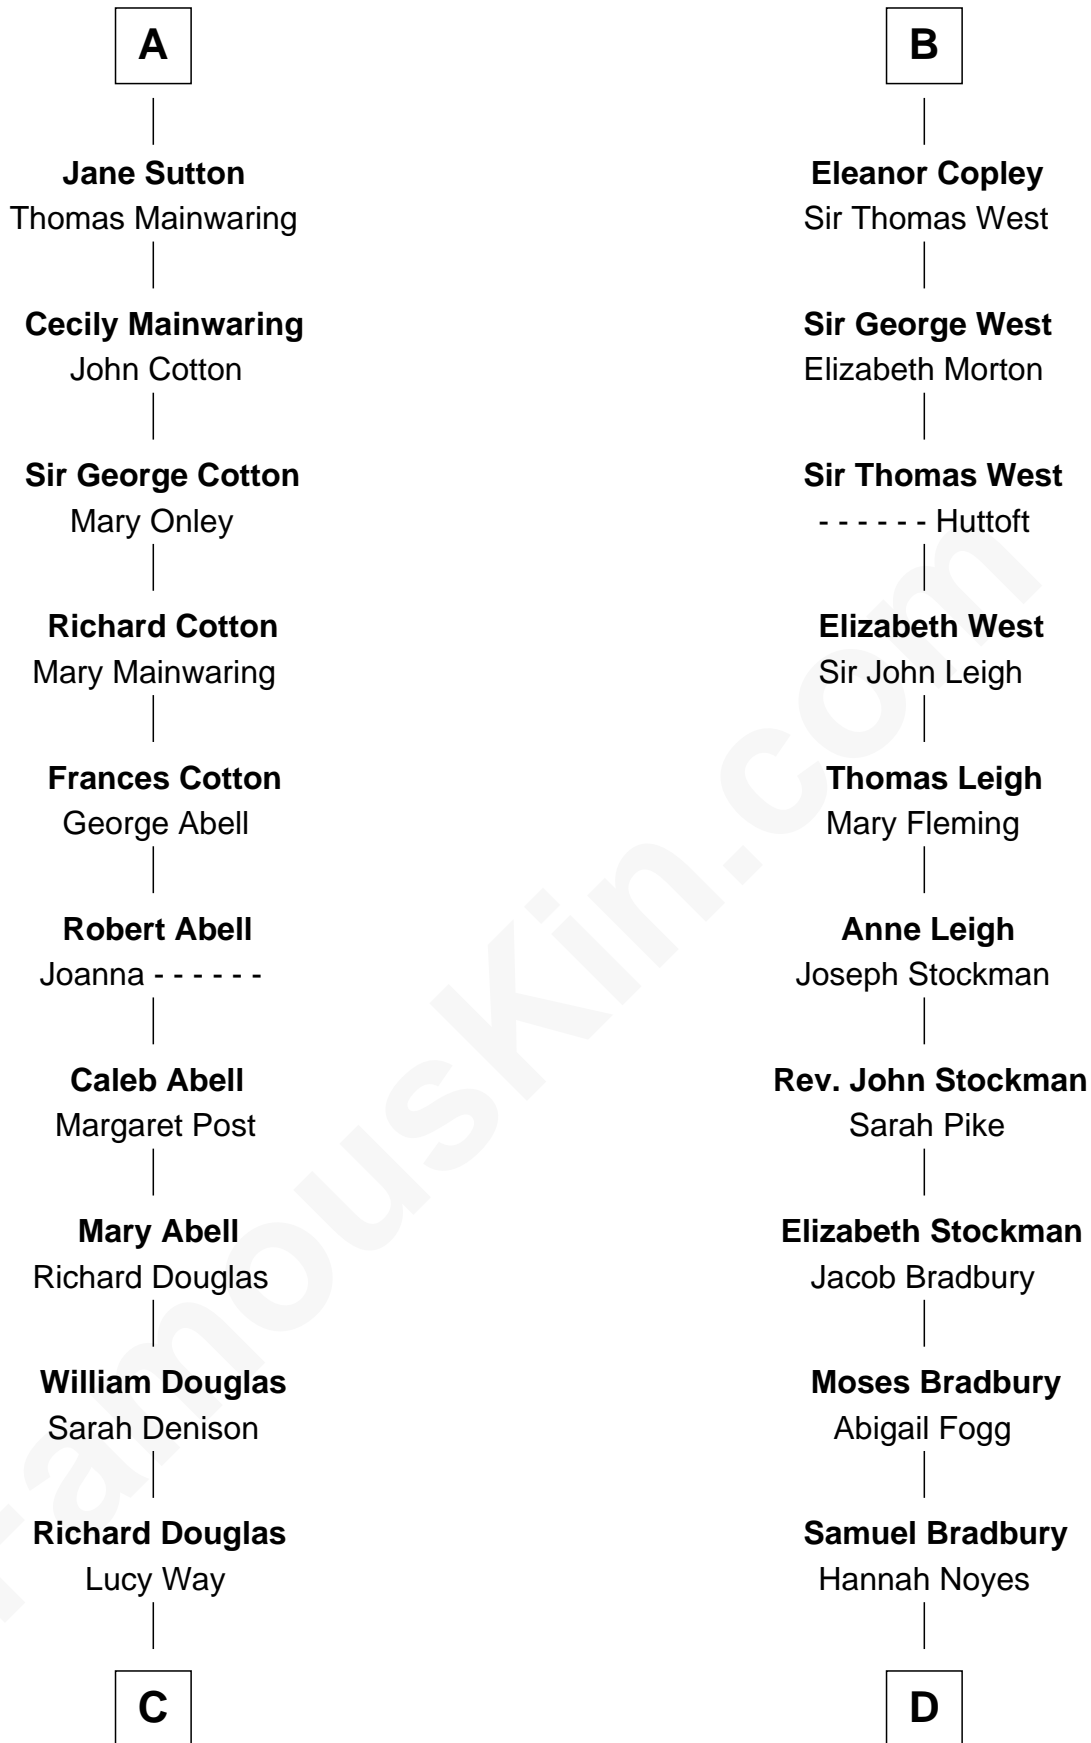

FamousKin.com
Relationship Chart of
Melvyn Douglas
Movie Actor

20th cousin 1 time removed of
Ray Bradbury
Author of The Martian Chronicles

C

Erskine Douglas

Sophia Garrett

Emma Jane Douglas

Col. George Taliaferro Shackelford

Lena Priscilla Shackelford

Edouard Gregory Hesselberg

Melvyn Douglas

Movie Actor

D

Samuel Bradbury

Frances Mary Rohead

Samuel Irving Bradbury