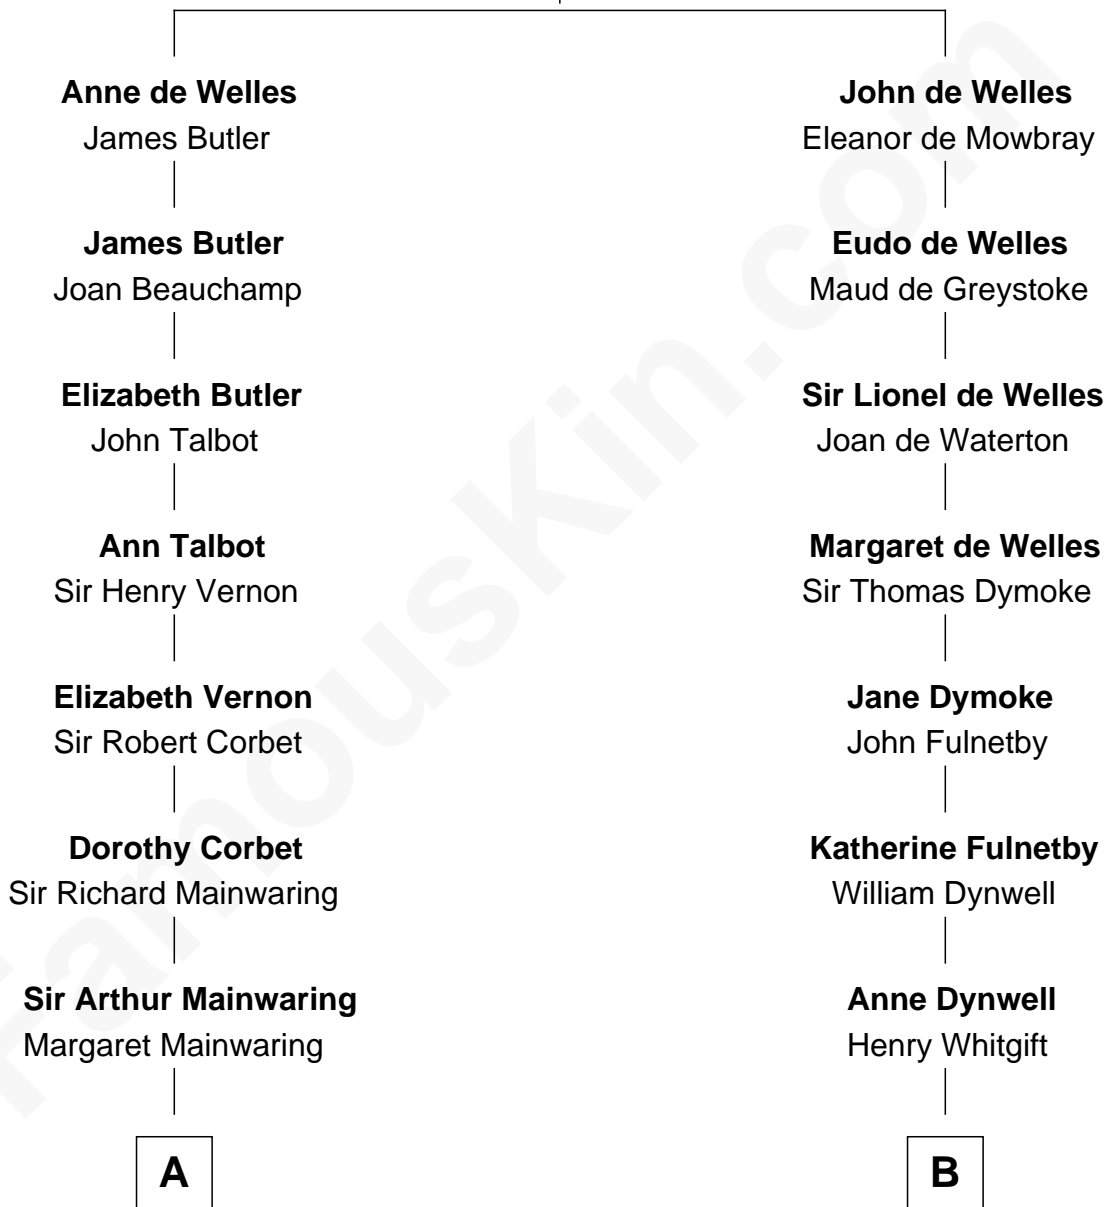

FamousKin.com

Relationship Chart of

Melvyn Douglas

Movie Actor

17th cousin 1 time removed of

Ray Bradbury

Author of The Martian Chronicles

John de Welles

Maud de Roos

C

Leonard Spaulding Bradbury

Esther Marie Moberg

Ray Bradbury

Author of The Martian Chronicles

FamousKin.com