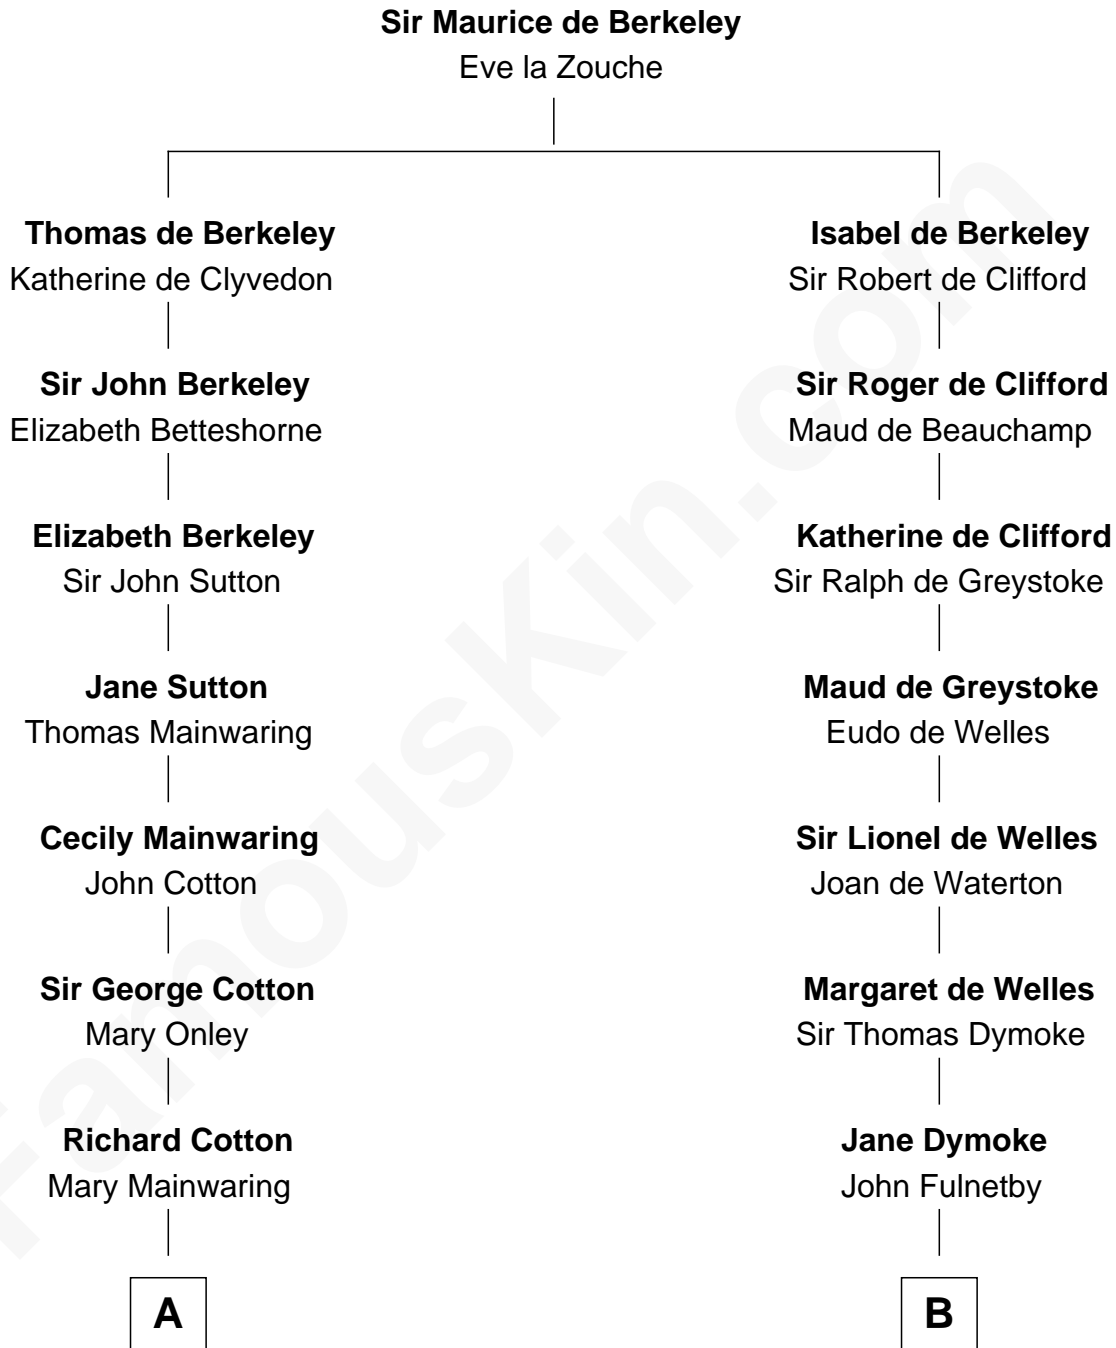

**FamousKin.com**  
**Relationship Chart of**  
**Melvyn Douglas**  
*Movie Actor*

**16th cousin 4 times removed of**  
**Ray Bradbury**  
*Author of The Martian Chronicles*

**C**

—  
**Samuel Irving Bradbury**

Mary Adell Spaulding

—  
**Samuel Hinkston Bradbury**

Minnie Alice Davis

—  
**Leonard Spaulding Bradbury**

Esther Marie Moberg

—  
**Ray Bradbury**

*Author of [The Martian Chronicles](#)*