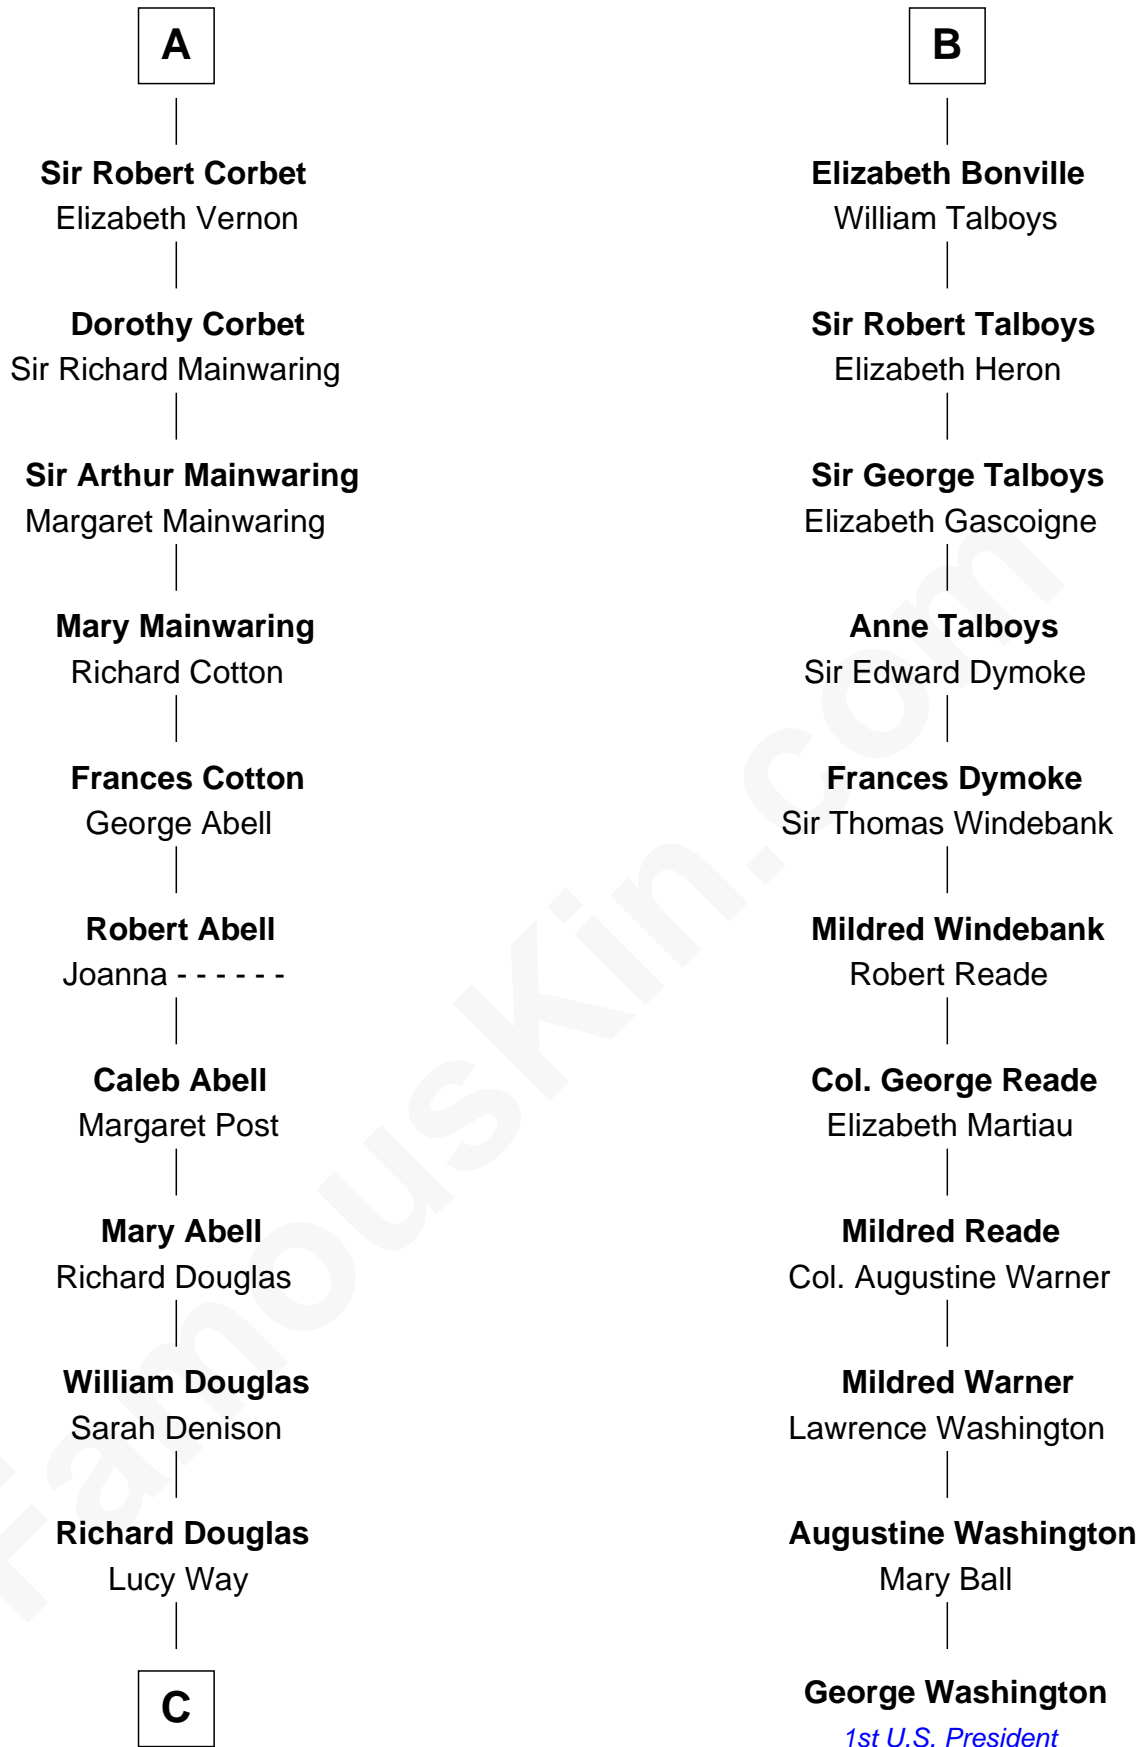

FamousKin.com
Relationship Chart of
Melvyn Douglas
Movie Actor

17th cousin 3 times removed of
George Washington
1st U.S. President

C

—
Erskine Douglas

Sophia Garrett

—
Emma Jane Douglas

Col. George Taliaferro Shackelford

—
Lena Priscilla Shackelford

Edouard Gregory Hesselberg

—
Melvyn Douglas

Movie Actor

FamousKin.com