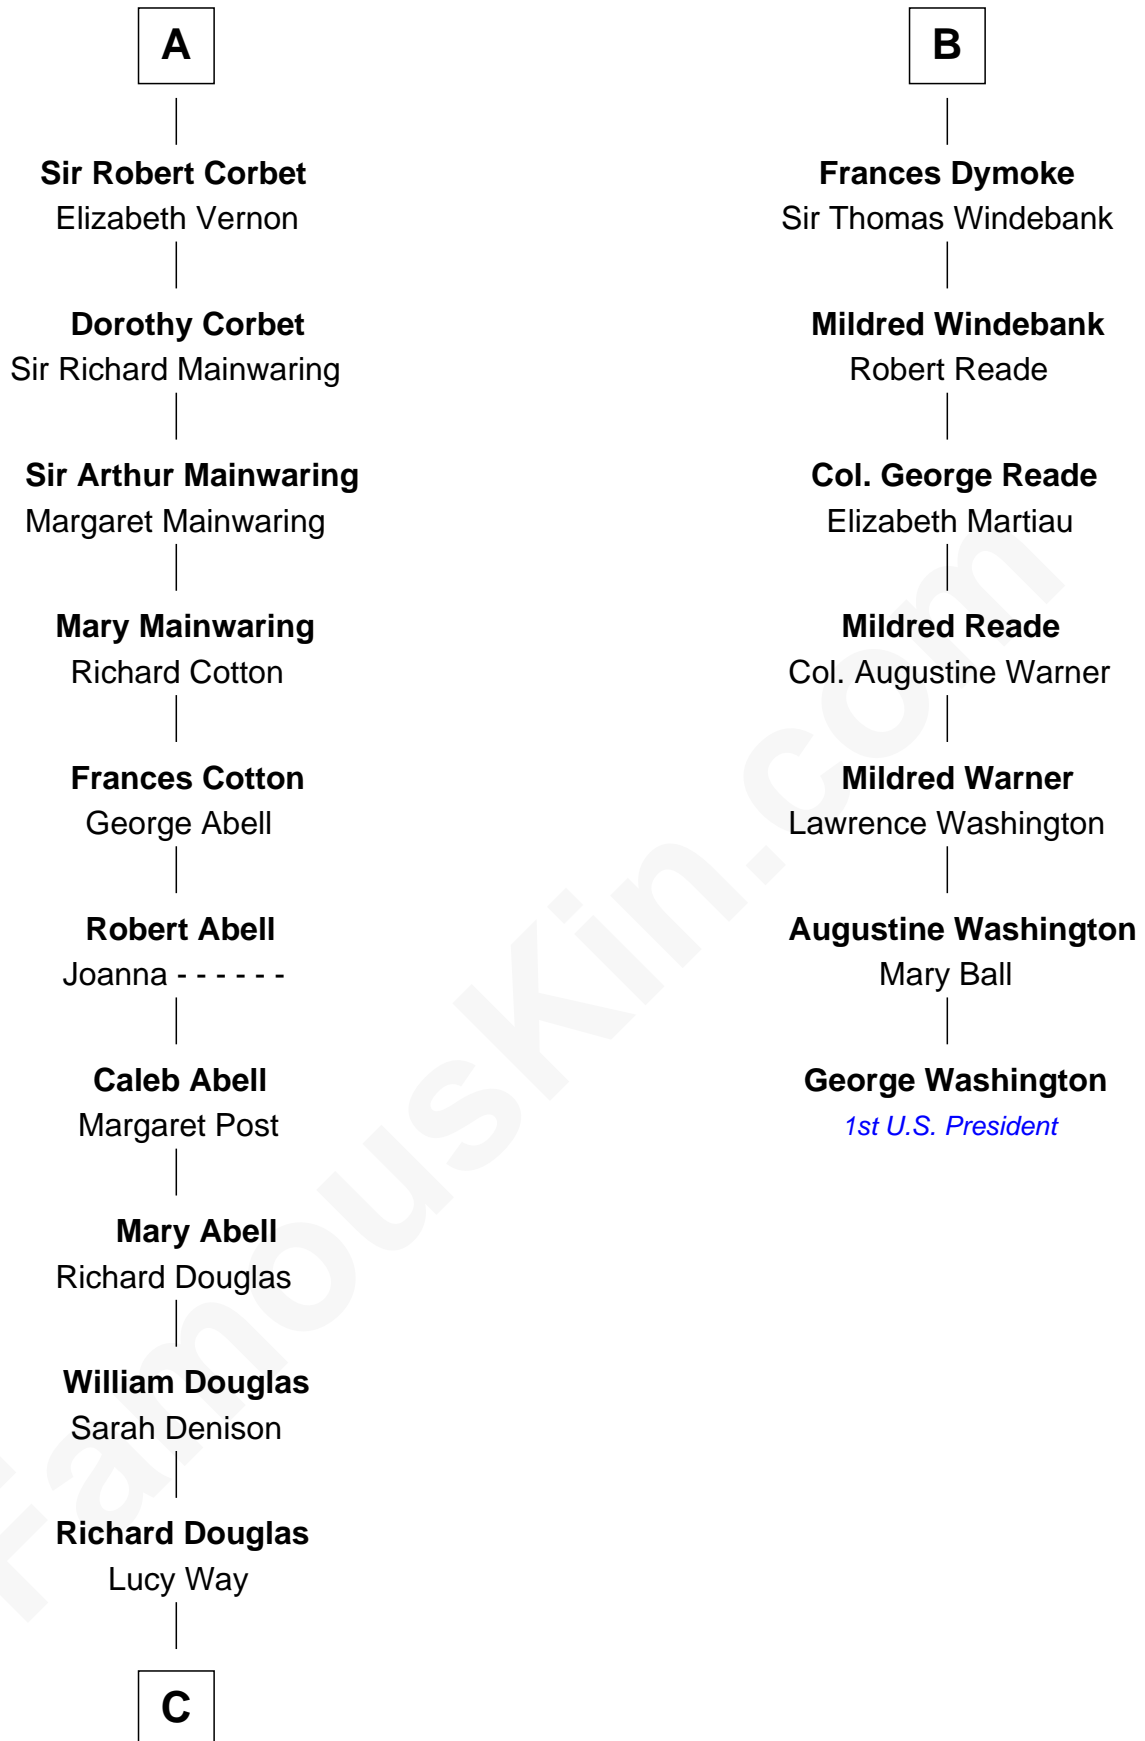

FamousKin.com
Relationship Chart of
Melvyn Douglas
Movie Actor

13th cousin 7 times removed of
George Washington
1st U.S. President

C

—
Erskine Douglas

Sophia Garrett

—
Emma Jane Douglas

Col. George Taliaferro Shackelford

—
Lena Priscilla Shackelford

Edouard Gregory Hesselberg

—
Melvyn Douglas

Movie Actor

FamousKin.com