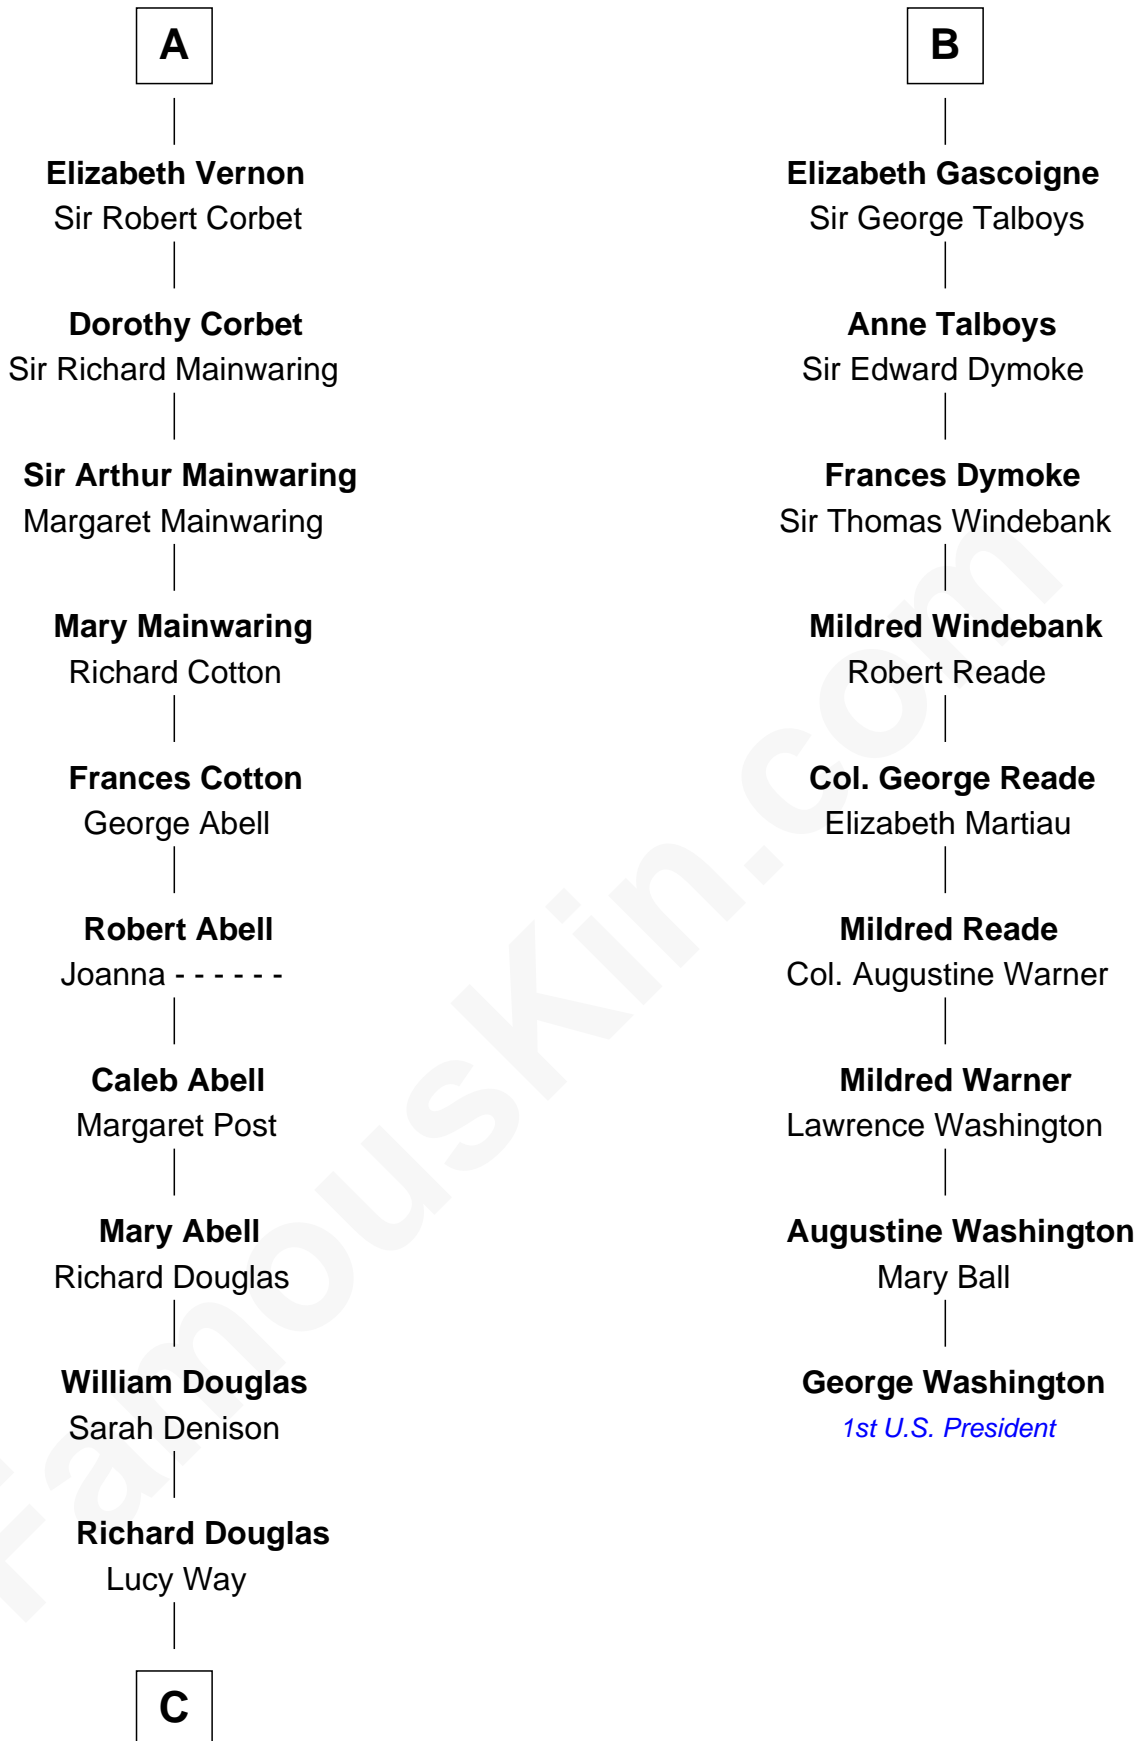

FamousKin.com
Relationship Chart of
Melvyn Douglas
Movie Actor

15th cousin 5 times removed of
George Washington
1st U.S. President

C

—
Erskine Douglas

Sophia Garrett

—
Emma Jane Douglas

Col. George Taliaferro Shackelford

—
Lena Priscilla Shackelford

Edouard Gregory Hesselberg

—
Melvyn Douglas

Movie Actor

FamousKin.com