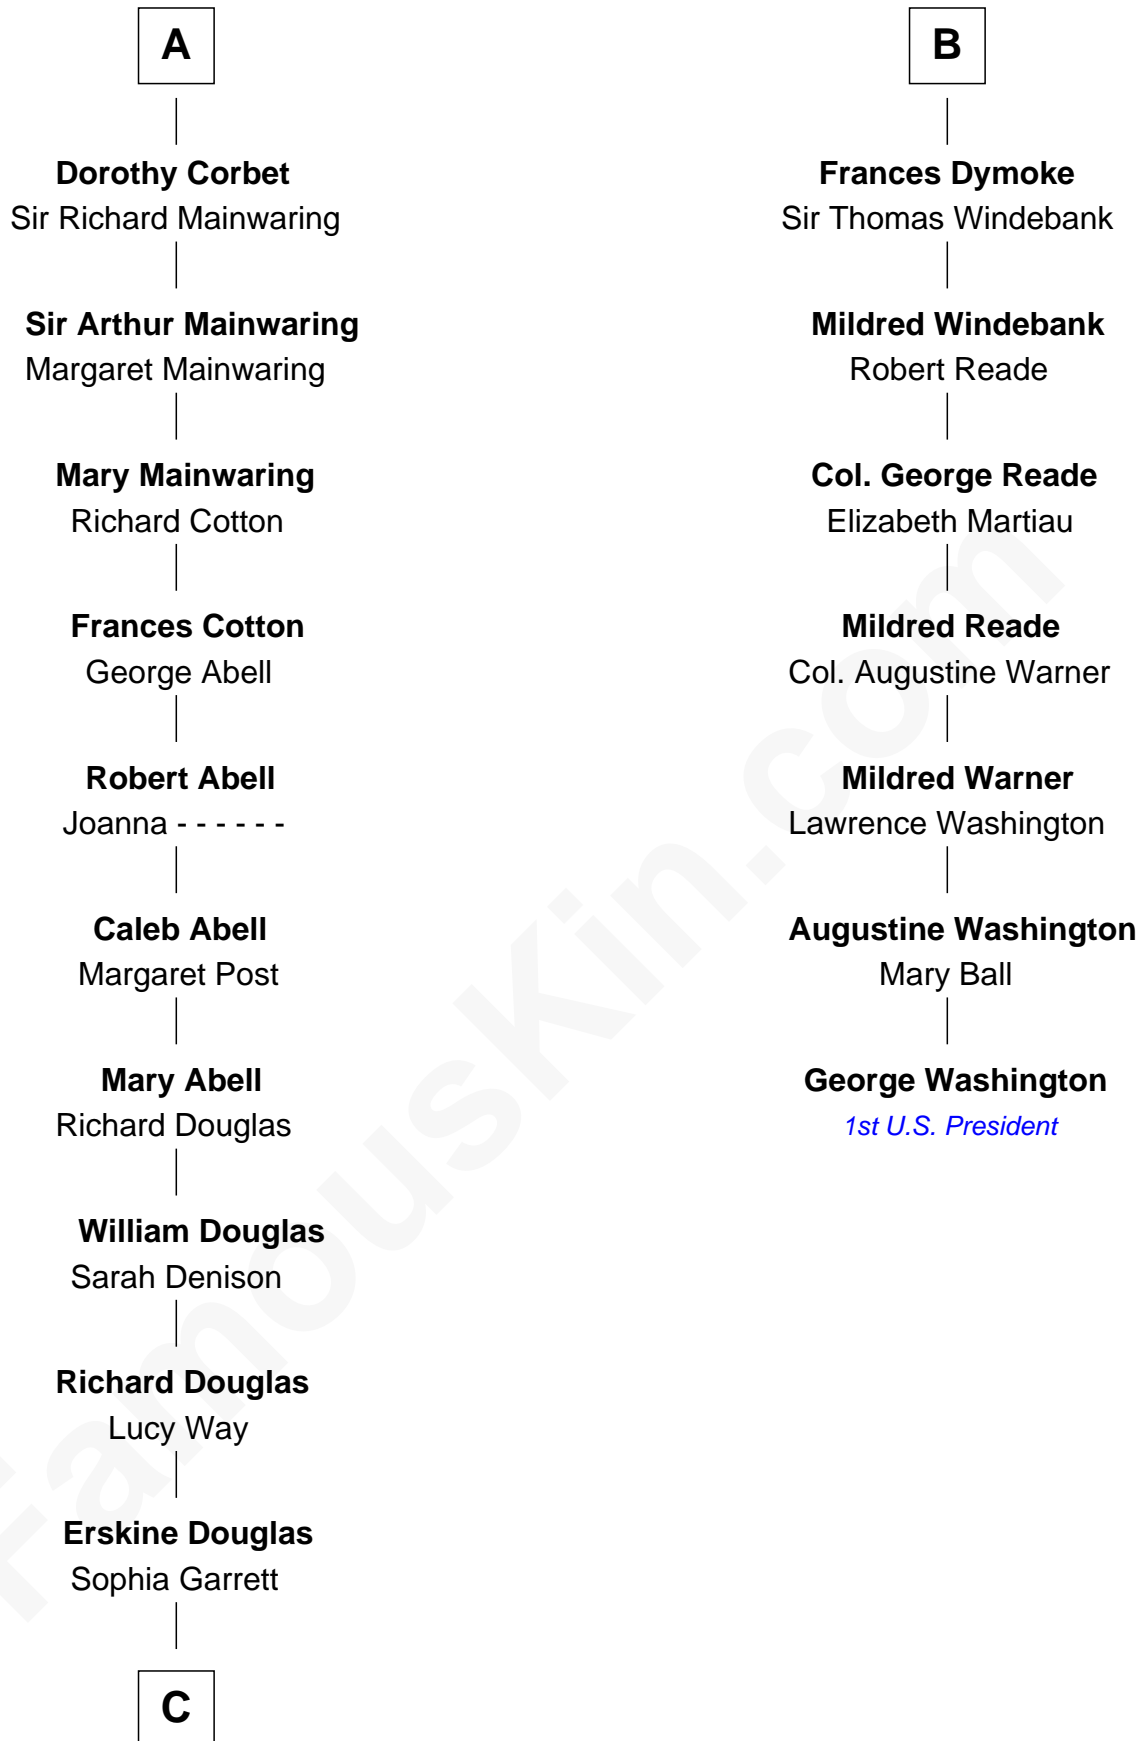

FamousKin.com
Relationship Chart of
Melvyn Douglas
Movie Actor

13th cousin 6 times removed of
George Washington
1st U.S. President

C

Emma Jane Douglas
Col. George Taliaferro Shackelford

Lena Priscilla Shackelford
Edouard Gregory Hesselberg