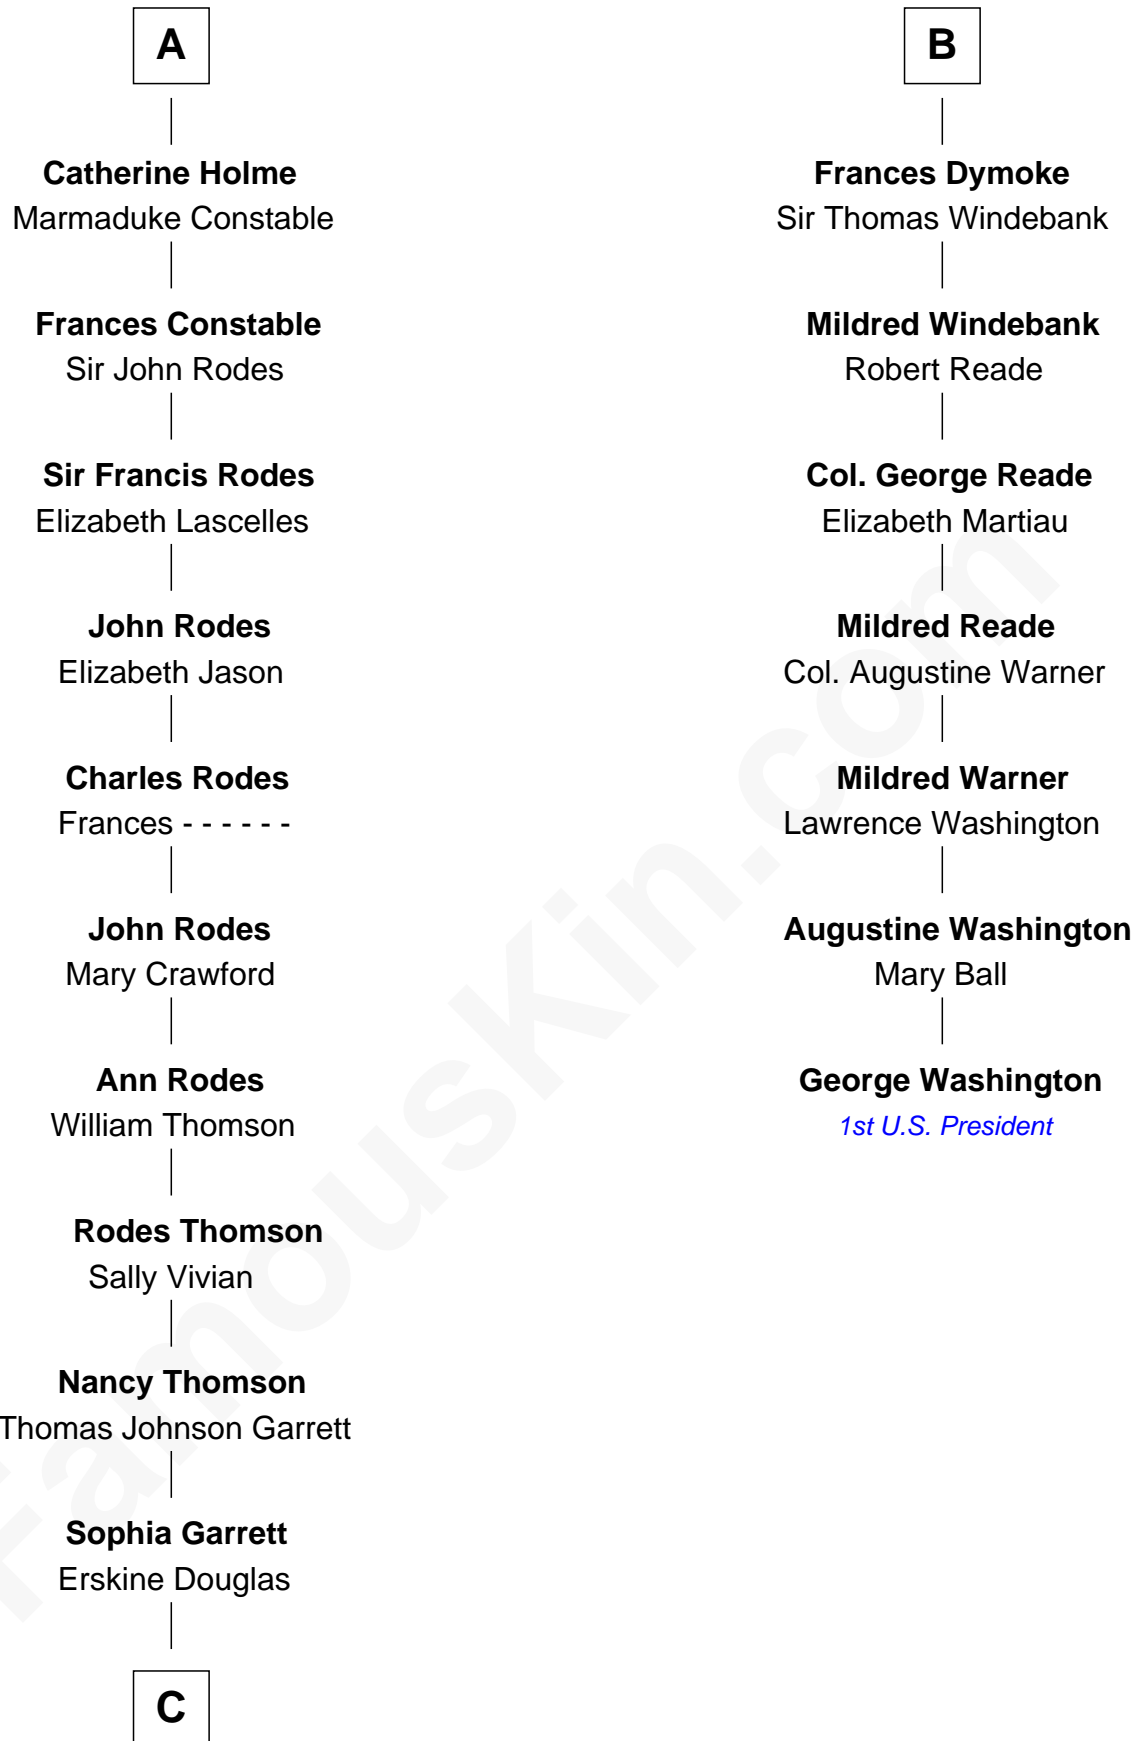

FamousKin.com
Relationship Chart of
Melvyn Douglas
Movie Actor

13th cousin 6 times removed of
George Washington
1st U.S. President

Sir Hugh de Stafford
 Philippa de Beauchamp

Katherine de Stafford

Michael de la Pole

Isabel de la Pole

Thomas Morley

Anne Morley

Sir John Hastings

Elizabeth Hastings

Sir Robert Hildyard

Sir Piers Hildyard

Joan de la See

Mary Ferrers

John Neville

Elizabeth Newmarch

Jane de Neville

Sir William Gascoigne

Sir William Gascoigne

Margaret Percy

Elizabeth Gascoigne

Sir George Talboys

Anne Talboys

Sir Edward Dymoke

B

C

Emma Jane Douglas
Col. George Taliaferro Shackelford

Lena Priscilla Shackelford
Edouard Gregory Hesselberg

Melvyn Douglas
Movie Actor