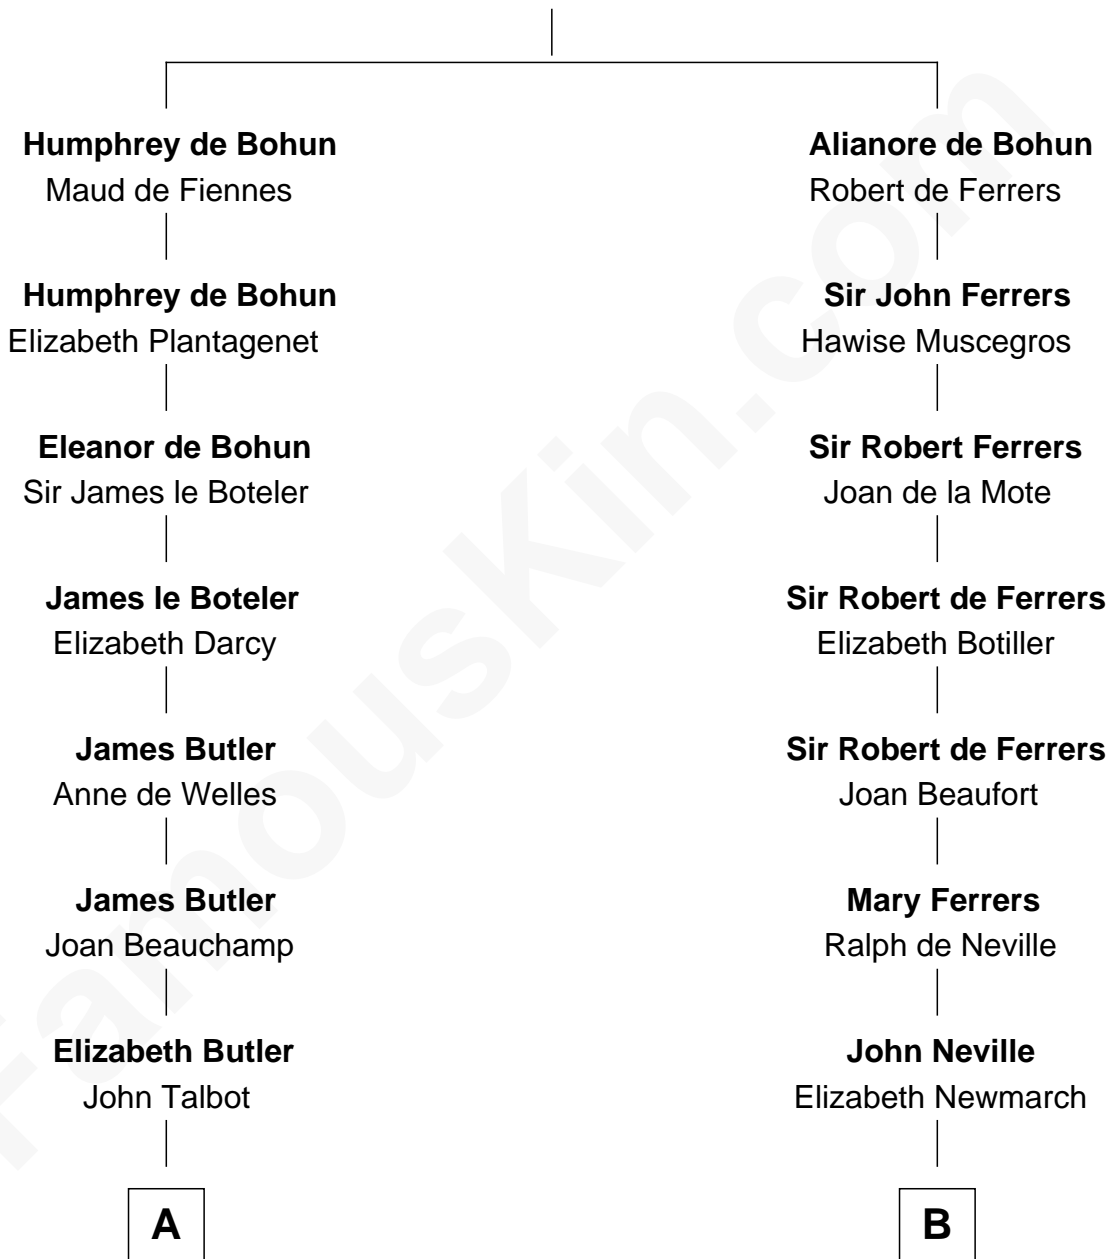

**FamousKin.com**  
**Relationship Chart of**  
**Melvyn Douglas**  
*Movie Actor*

17th cousin 4 times removed of  
**George Washington**  
*1st U.S. President*

**Sir Humphrey de Bohun**  
 Eleanor de Braiose

**C**

Richard Douglas

Lucy Way

Erskine Douglas

Sophia Garrett

Emma Jane Douglas

Col. George Taliaferro Shackelford

Lena Priscilla Shackelford

Edouard Gregory Hesselberg

Melvyn Douglas

*Movie Actor*

FamousKin.com