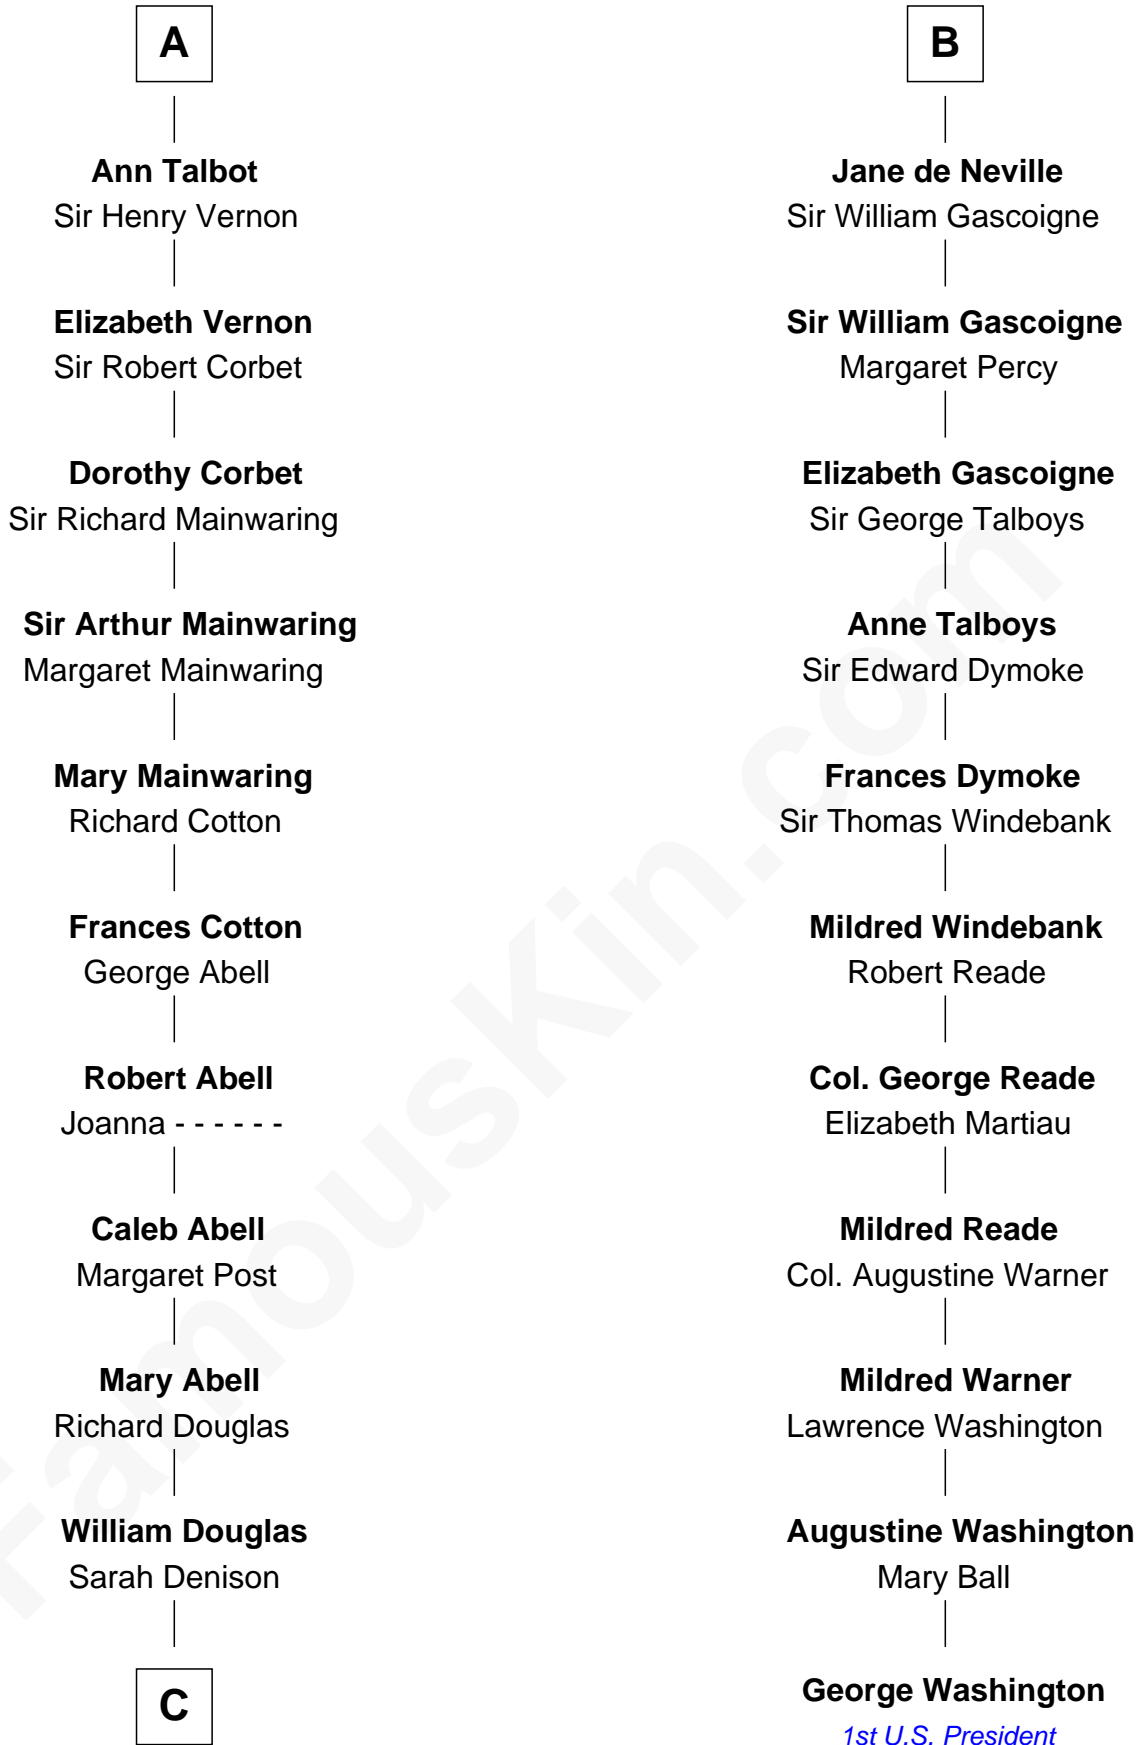

**FamousKin.com**  
**Relationship Chart of**  
**Melvyn Douglas**  
*Movie Actor*

17th cousin 4 times removed of  
**George Washington**  
*1st U.S. President*

**Sir Humphrey de Bohun**  
 Eleanor de Braiose

**C**

Richard Douglas

Lucy Way

Erskine Douglas

Sophia Garrett

Emma Jane Douglas

Col. George Taliaferro Shackelford

Lena Priscilla Shackelford