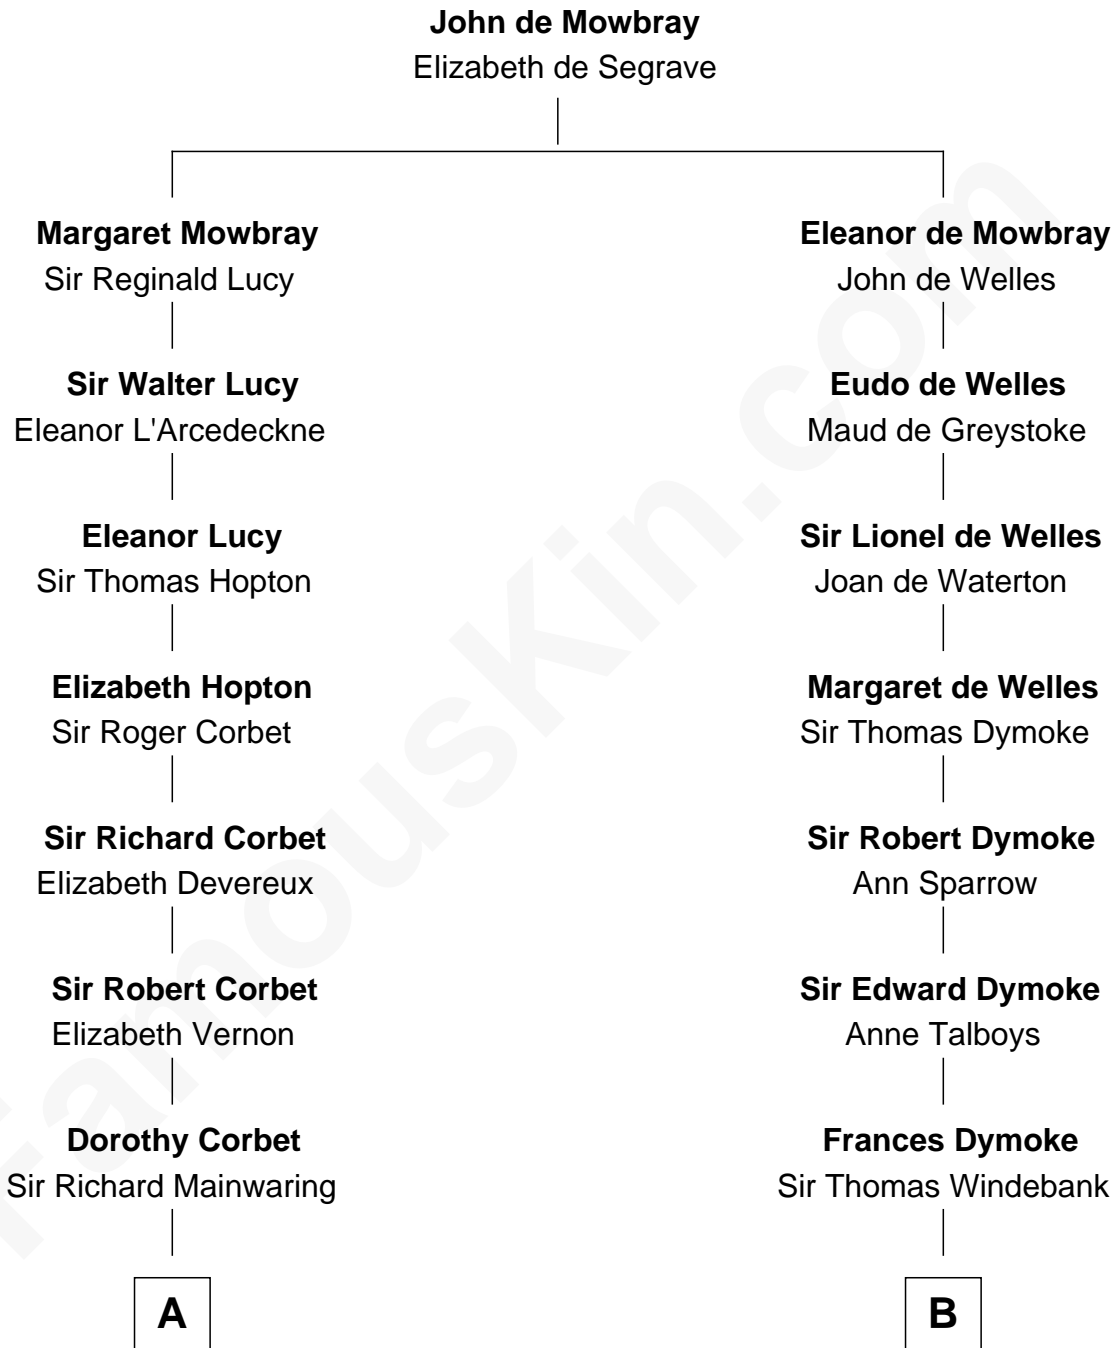

FamousKin.com
Relationship Chart of
Melvyn Douglas
Movie Actor

12th cousin 6 times removed of
George Washington
1st U.S. President

C

Lena Priscilla Shackelford
Edouard Gregory Hesselberg

Melvyn Douglas
Movie Actor

FamousKin.com