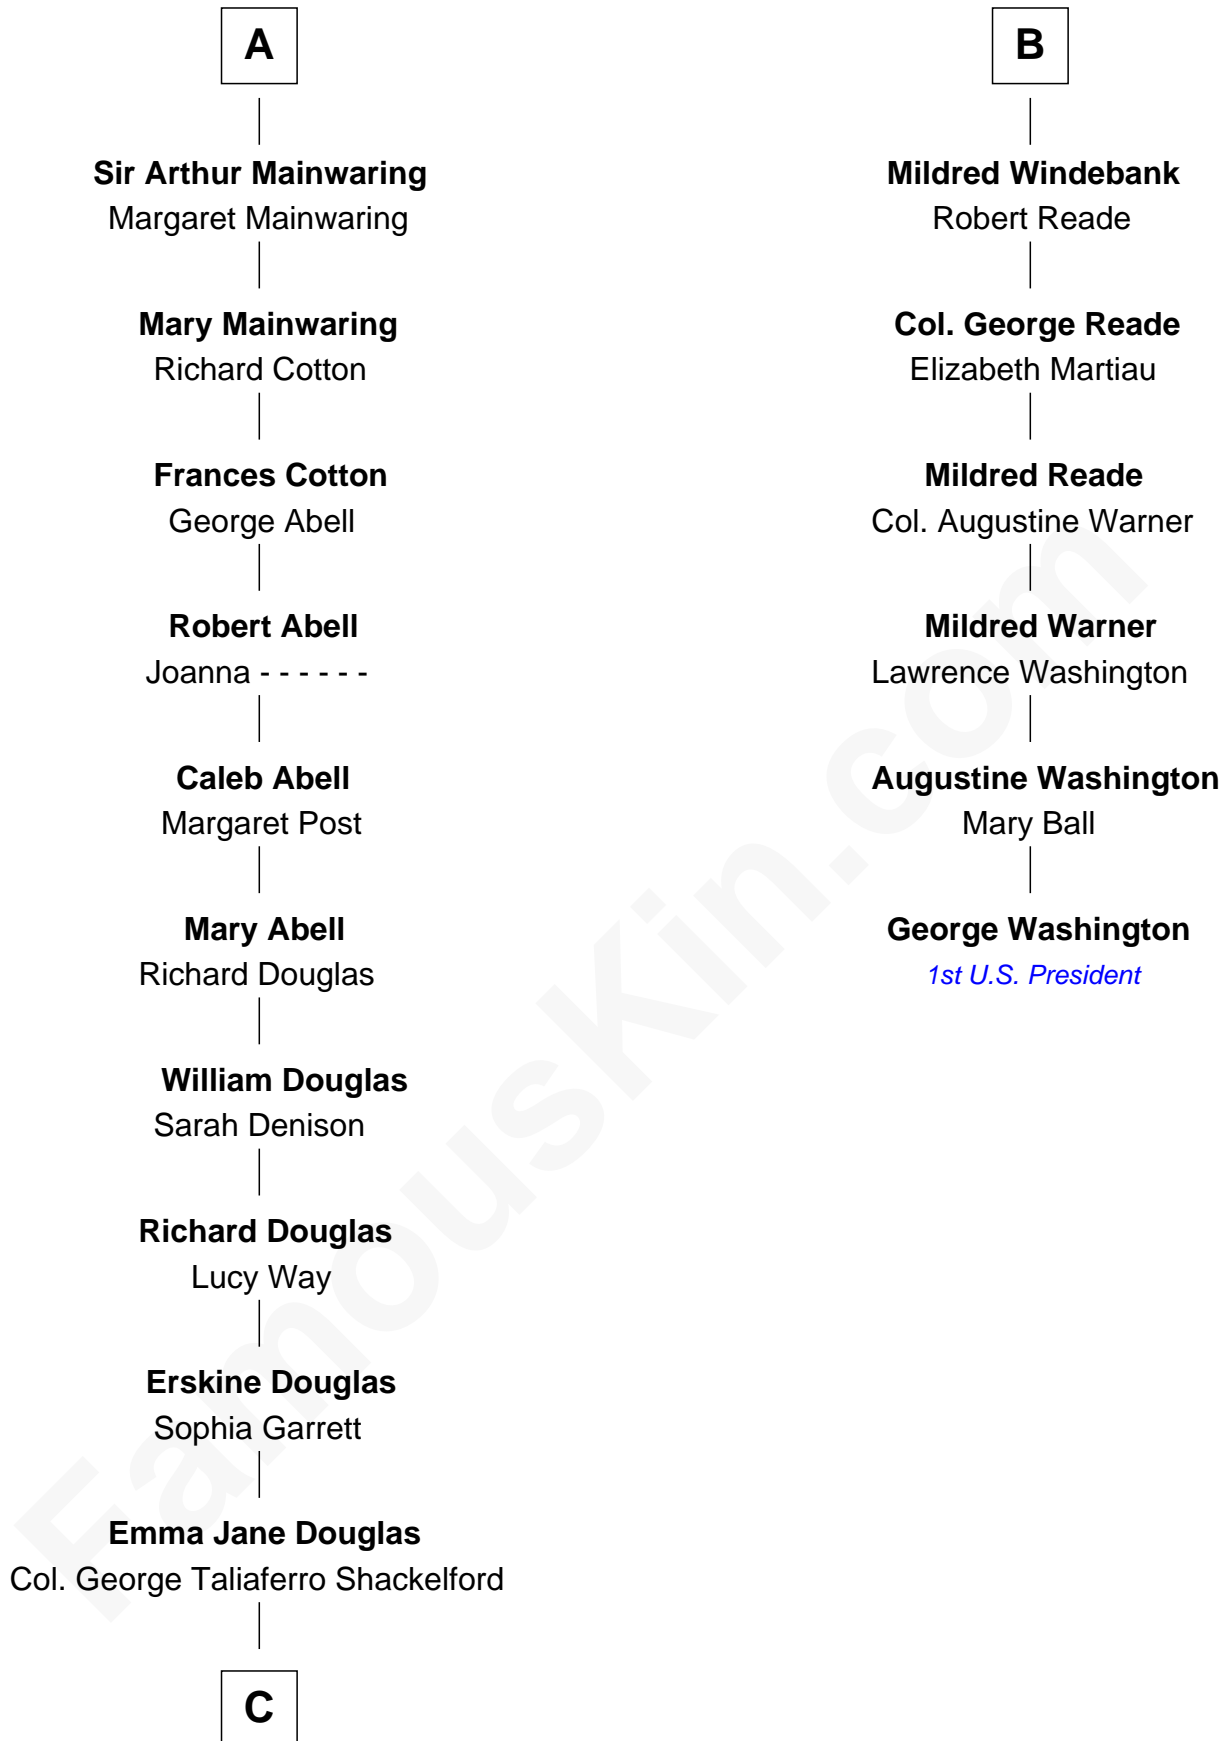

FamousKin.com
Relationship Chart of
Melvyn Douglas
Movie Actor

12th cousin 6 times removed of
George Washington
1st U.S. President

C

Lena Priscilla Shackelford
Edouard Gregory Hesselberg

Melvyn Douglas
Movie Actor

FamousKin.com