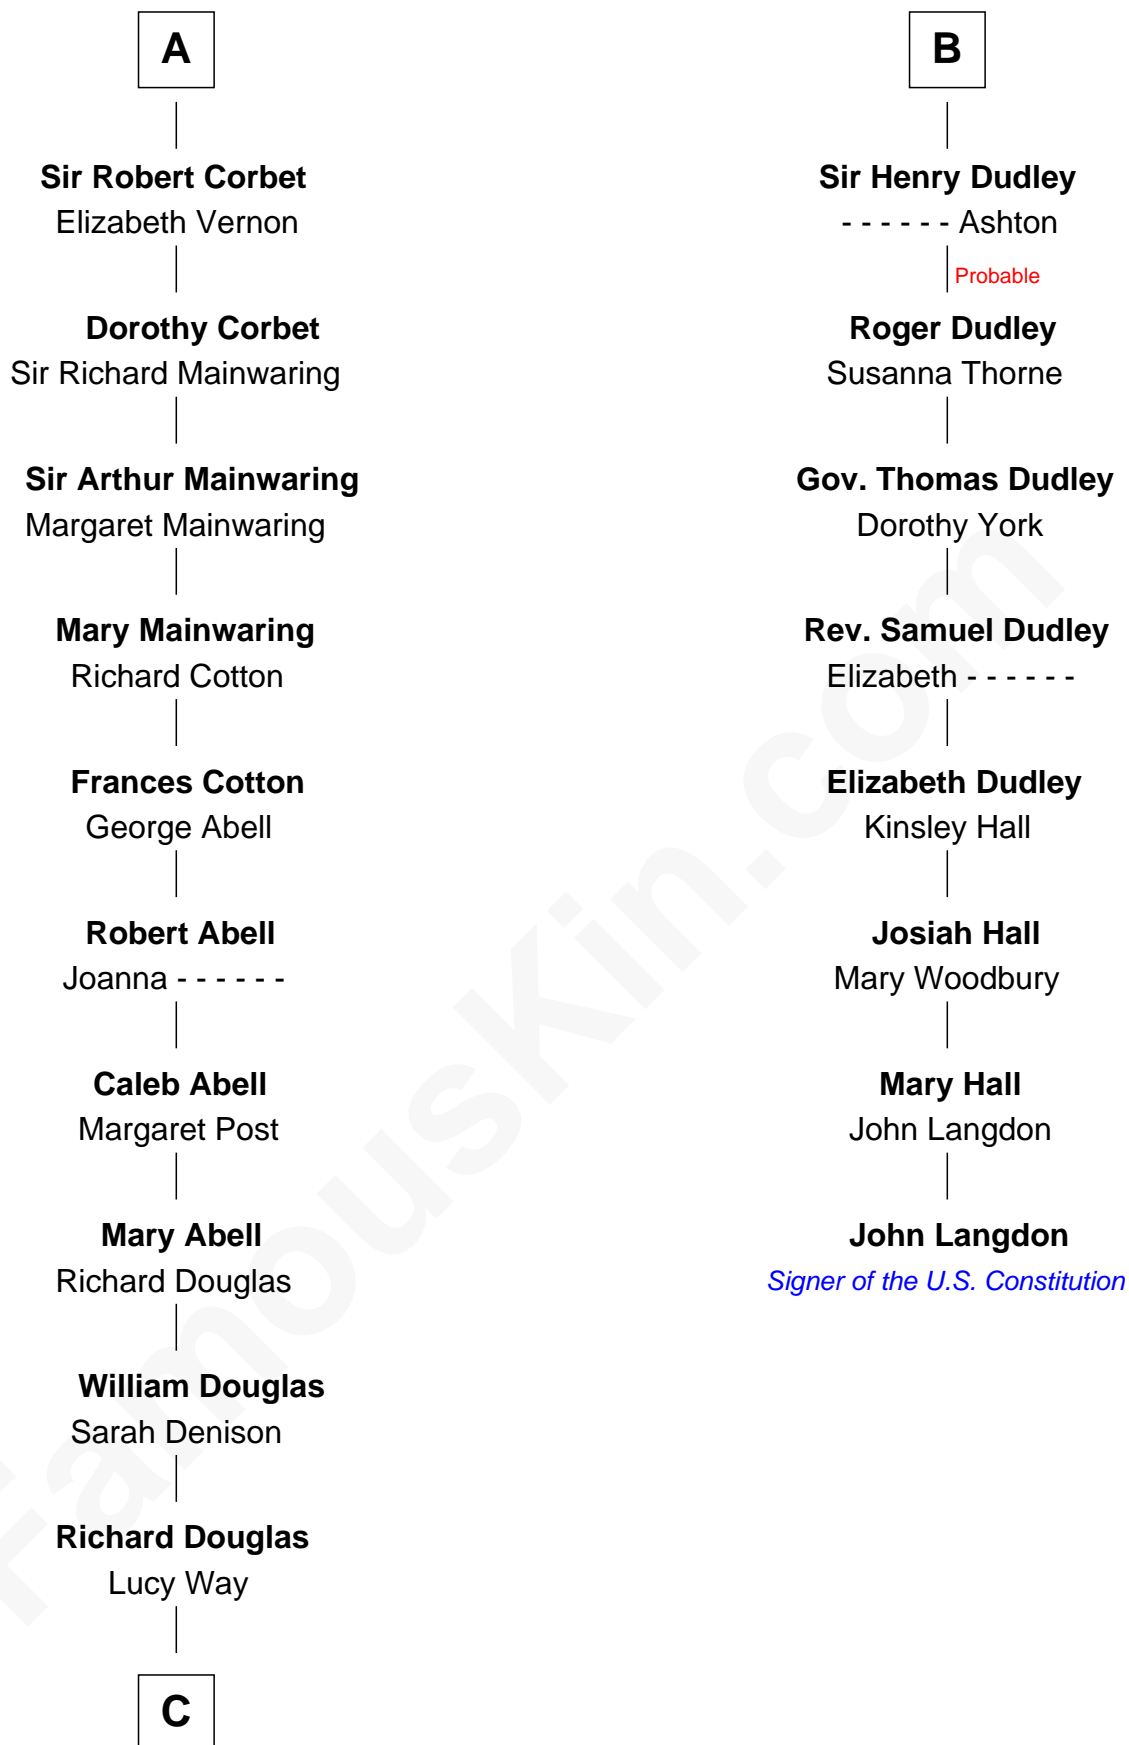

# FamousKin.com Relationship Chart of

**Melvyn Douglas**

*Movie Actor*

14th cousin 6 times removed of

**John Langdon**

*Signer of the U.S. Constitution*

**C**

—  
**Erskine Douglas**

Sophia Garrett

—  
**Emma Jane Douglas**

Col. George Taliaferro Shackelford

—  
**Lena Priscilla Shackelford**

Edouard Gregory Hesselberg

—  
**Melvyn Douglas**

*Movie Actor*

FamousKin.com