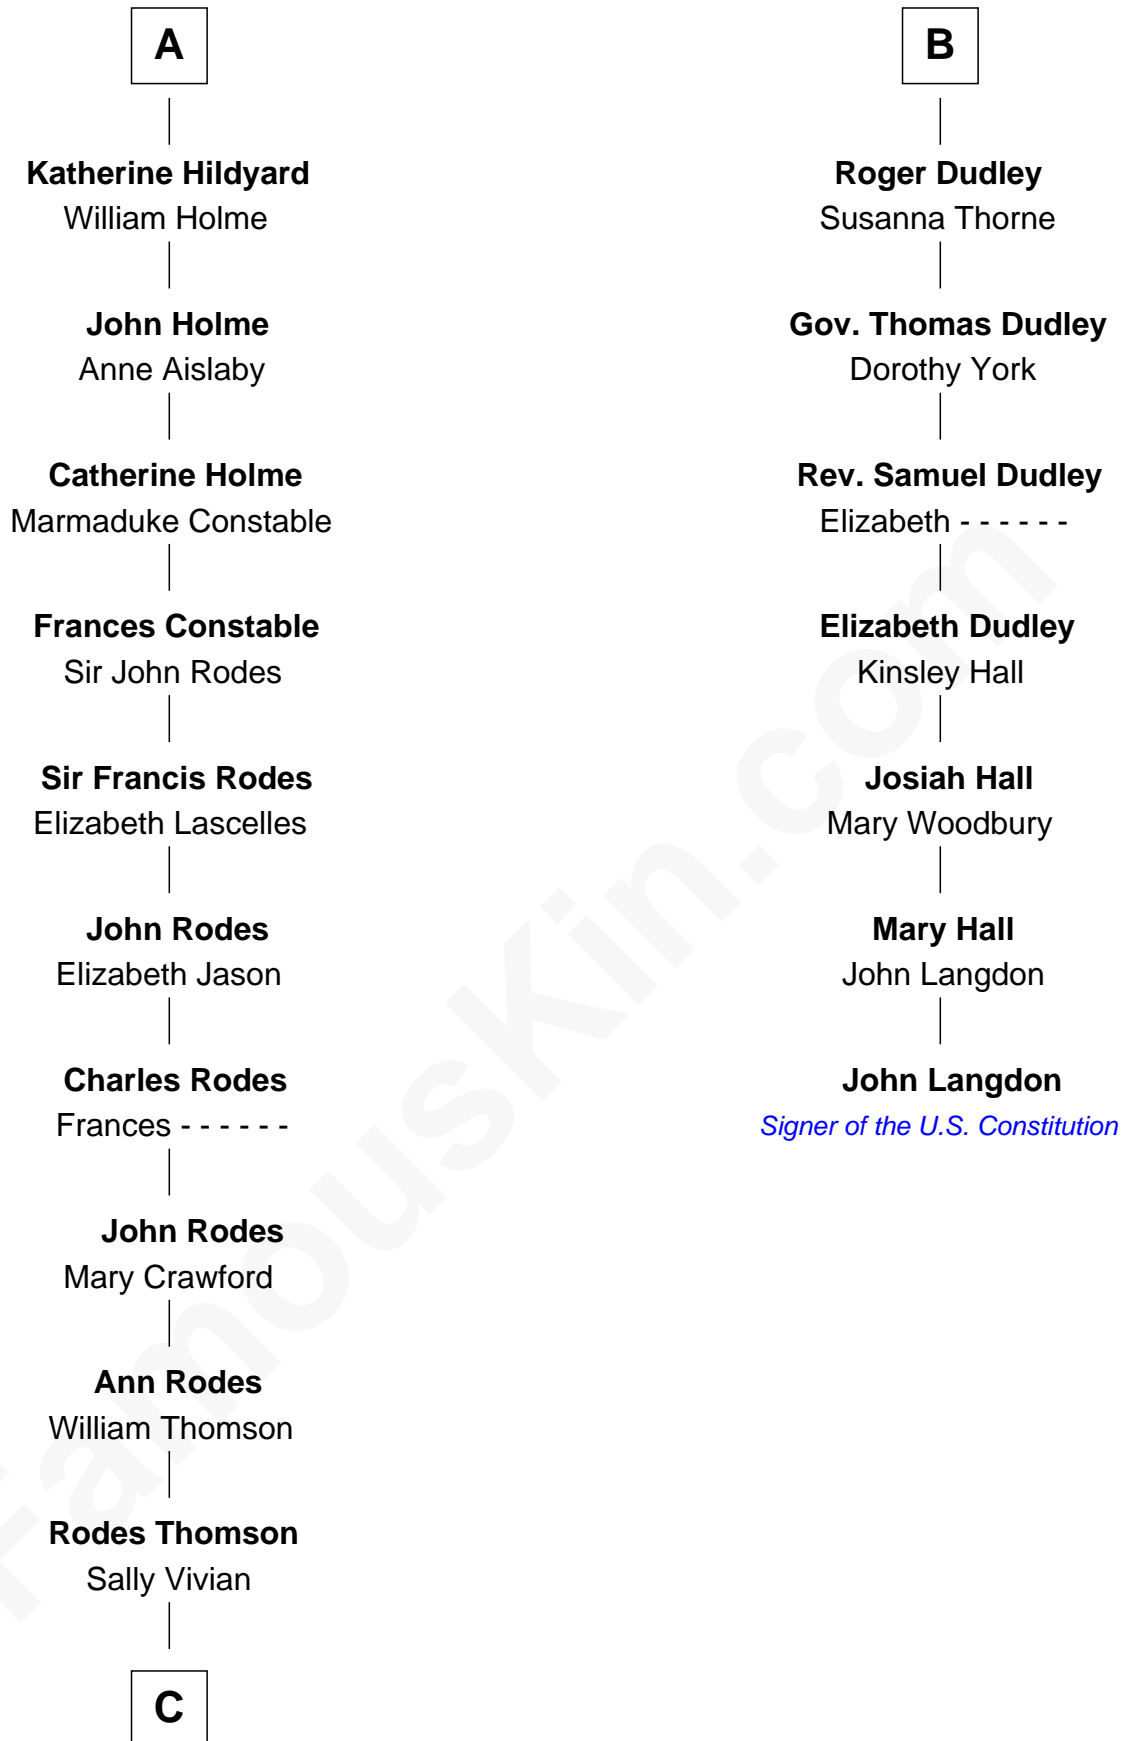

FamousKin.com Relationship Chart of

Melvyn Douglas

Movie Actor

13th cousin 8 times removed of

John Langdon

Signer of the U.S. Constitution

Edward III, King of England

Philippa of Hainault

C

Nancy Thomson
Thomas Johnson Garrett

Sophia Garrett
Erskine Douglas

Emma Jane Douglas
Col. George Taliaferro Shackelford

Lena Priscilla Shackelford
Edouard Gregory Hesselberg

Melvyn Douglas
Movie Actor

FamousKin.com