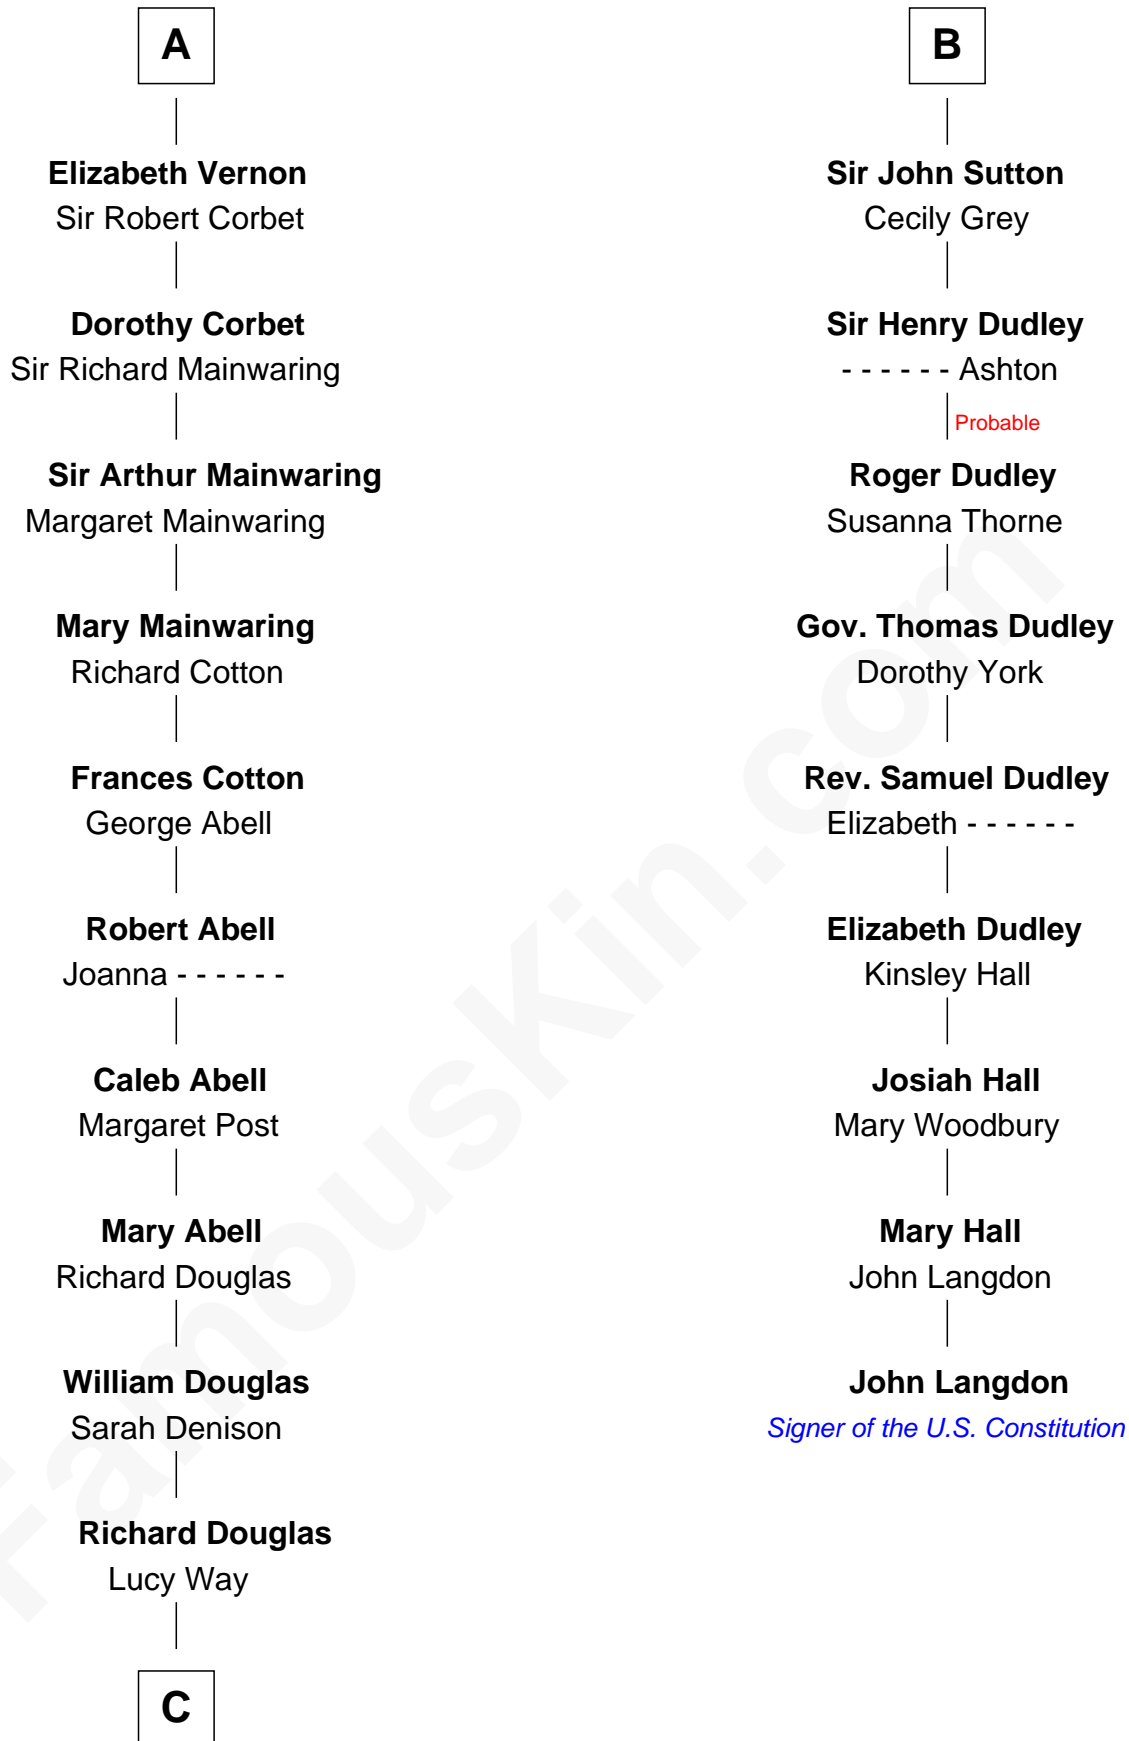

FamousKin.com

Relationship Chart of

Melvyn Douglas

Movie Actor

15th cousin 5 times removed of

John Langdon
Signer of the U.S. Constitution

C

—
Erskine Douglas

Sophia Garrett

—
Emma Jane Douglas

Col. George Taliaferro Shackelford

—
Lena Priscilla Shackelford

Edouard Gregory Hesselberg

—
Melvyn Douglas

Movie Actor

FamousKin.com