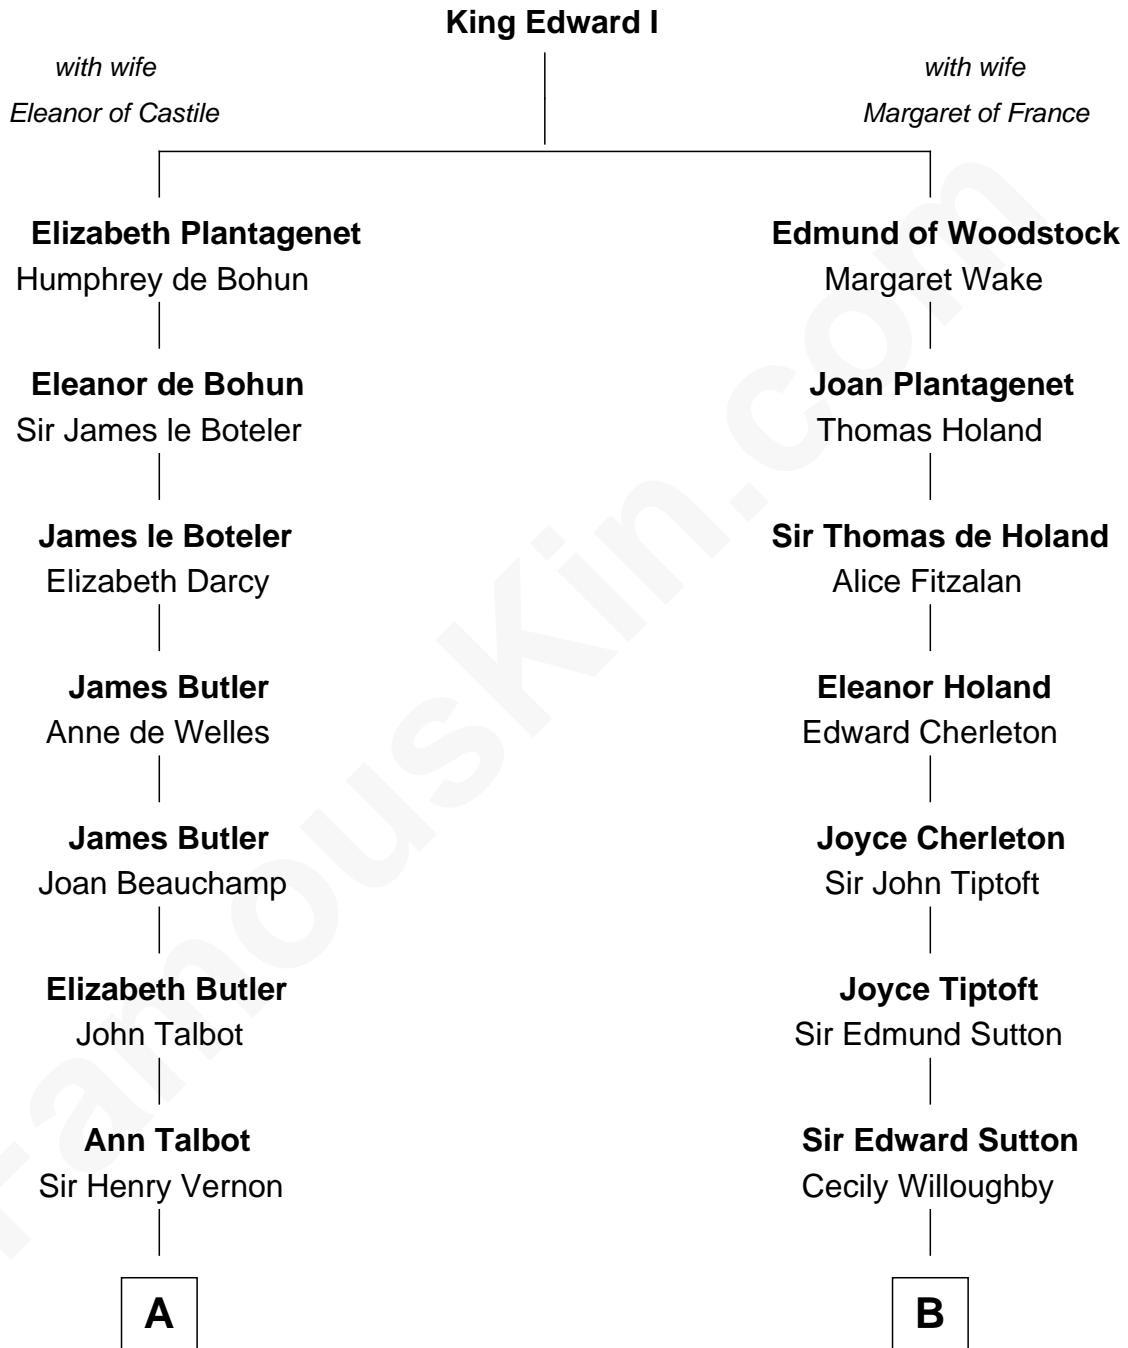

FamousKin.com

Relationship Chart of

Melvyn Douglas

Movie Actor

15th cousin 5 times removed of

John Langdon
Signer of the U.S. Constitution

C

—
Erskine Douglas

Sophia Garrett

—
Emma Jane Douglas

Col. George Taliaferro Shackelford

—
Lena Priscilla Shackelford

Edouard Gregory Hesselberg

—
Melvyn Douglas

Movie Actor

FamousKin.com