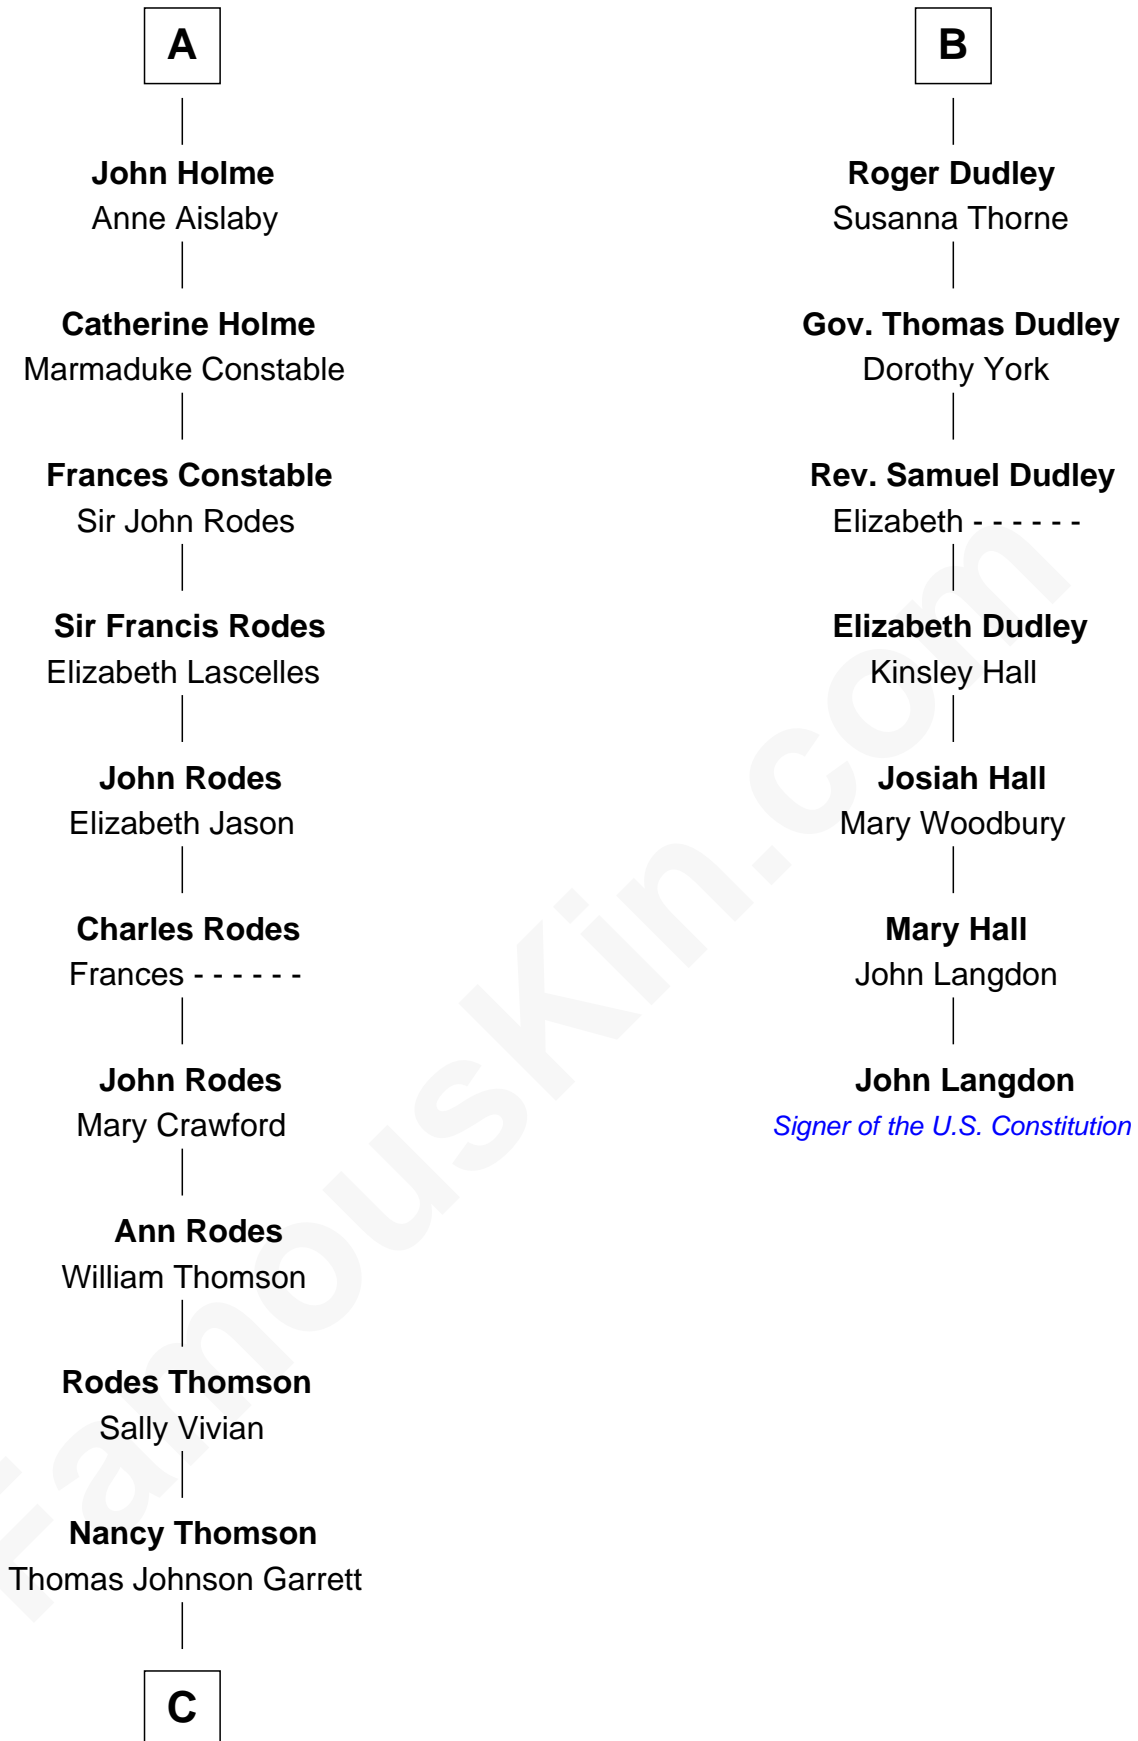

FamousKin.com
Relationship Chart of
Melvyn Douglas
Movie Actor

13th cousin 7 times removed of
John Langdon
Signer of the U.S. Constitution

C

—
Sophia Garrett
Erskine Douglas

—
Emma Jane Douglas
Col. George Taliaferro Shackelford

—
Lena Priscilla Shackelford
Edouard Gregory Hesselberg

—
Melvyn Douglas
Movie Actor

FamousKin.com