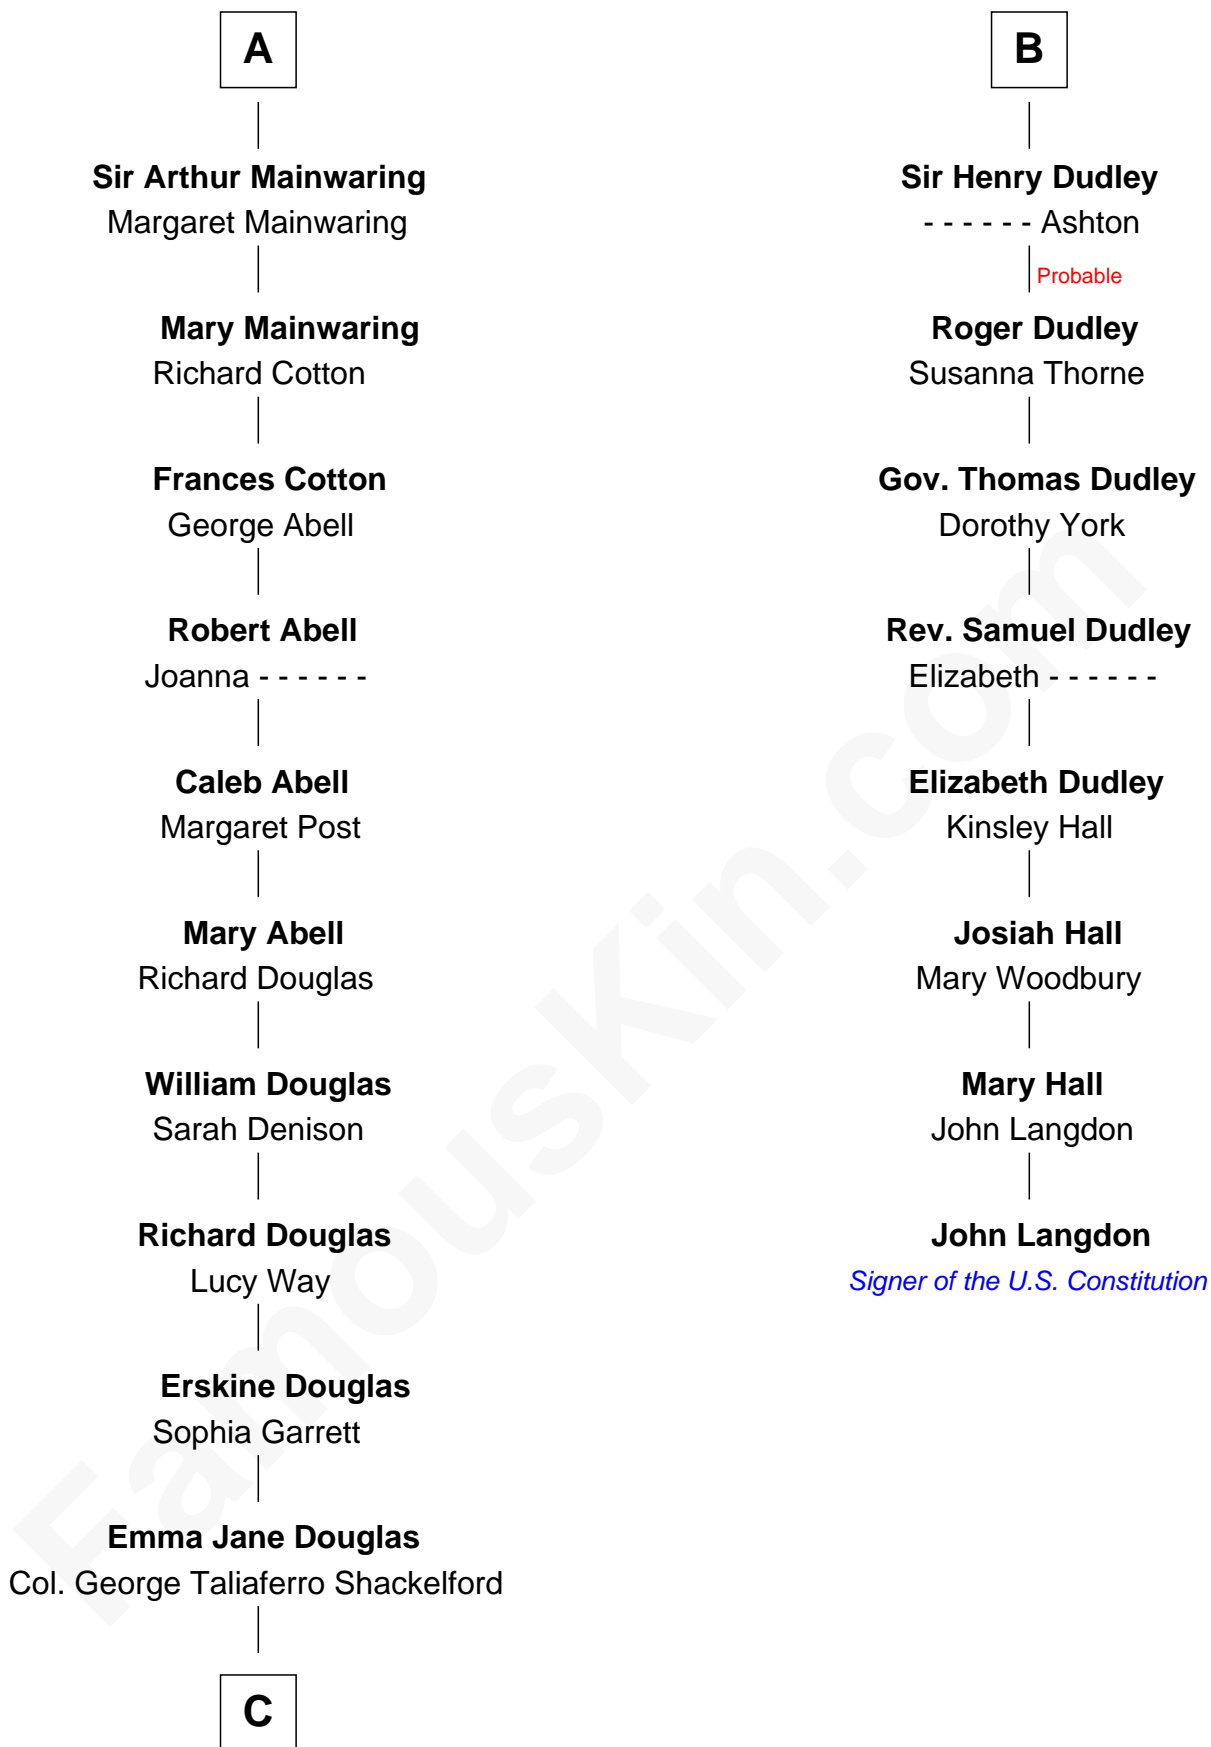

FamousKin.com
Relationship Chart of
Melvyn Douglas
Movie Actor

14th cousin 4 times removed of
John Langdon
Signer of the U.S. Constitution

C

Lena Priscilla Shackelford
Edouard Gregory Hesselberg

Melvyn Douglas
Movie Actor