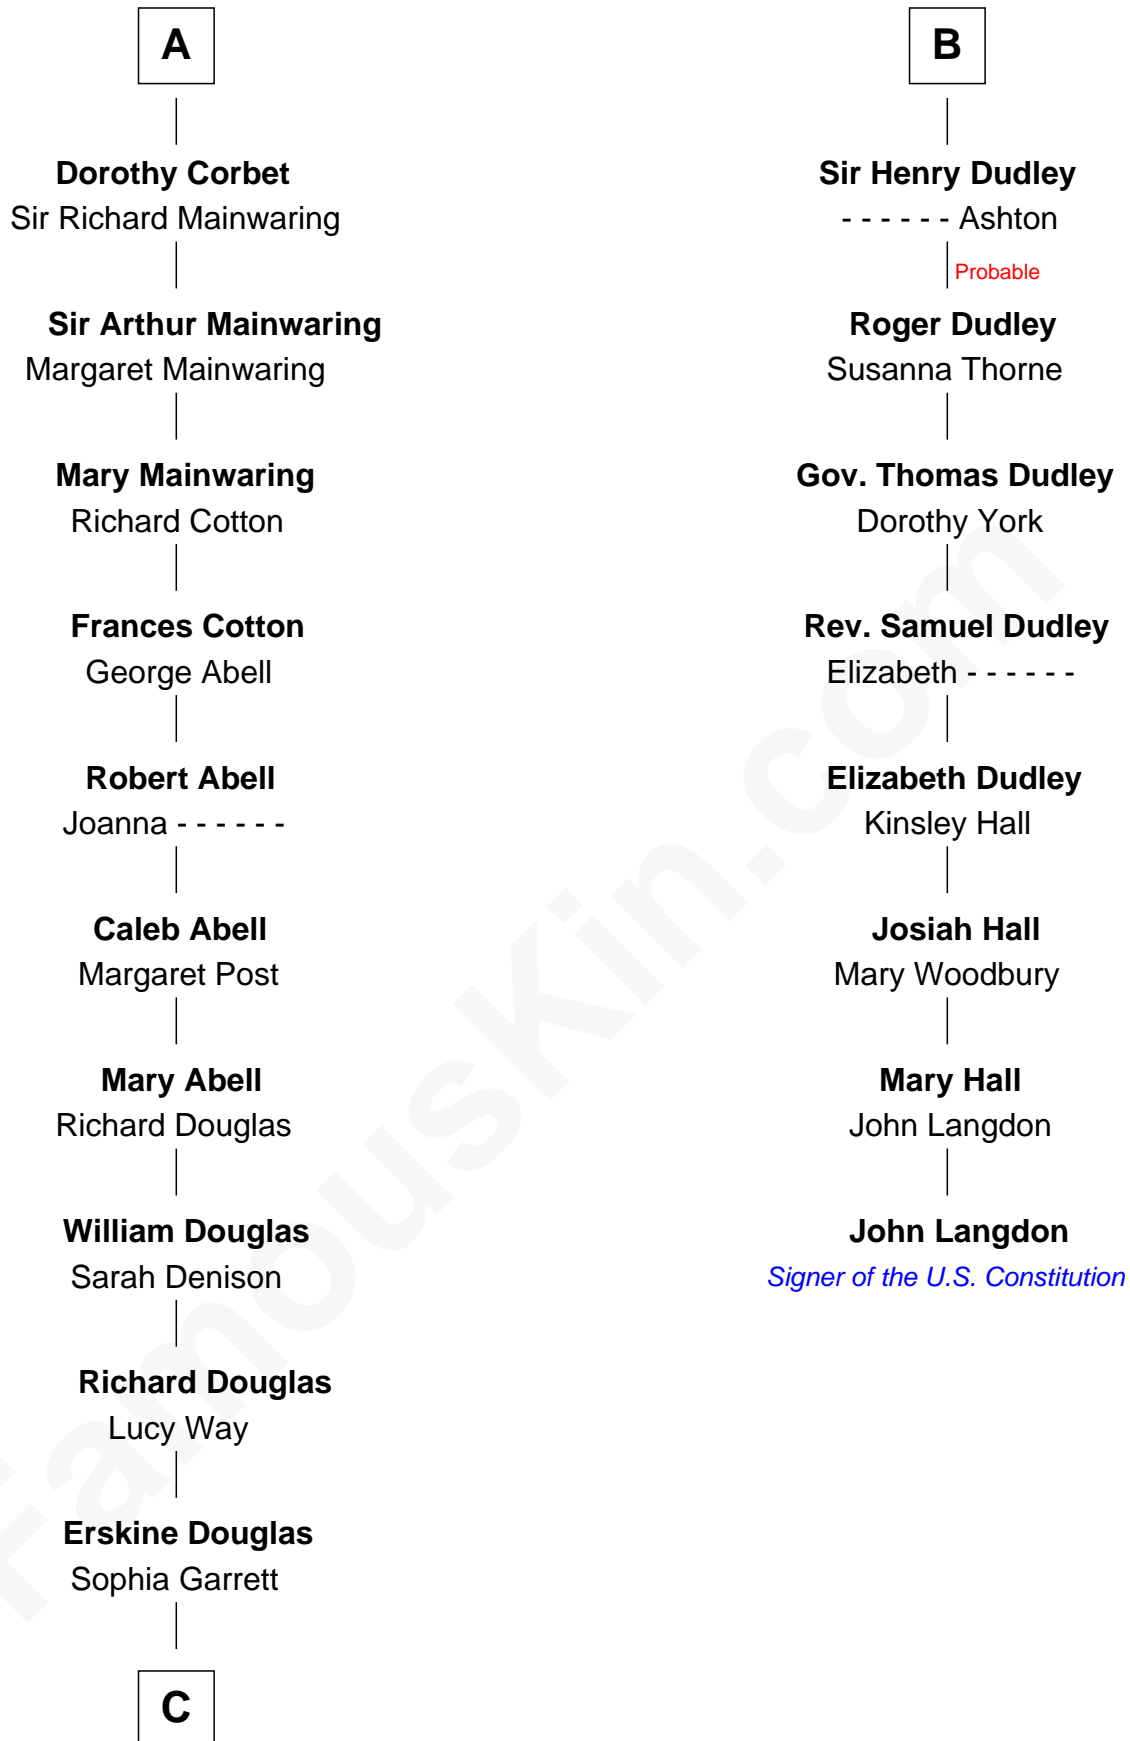

FamousKin.com Relationship Chart of

Melvyn Douglas
Movie Actor

14th cousin 5 times removed of

John Langdon
Signer of the U.S. Constitution

C

Emma Jane Douglas
Col. George Taliaferro Shackelford

Lena Priscilla Shackelford
Edouard Gregory Hesselberg