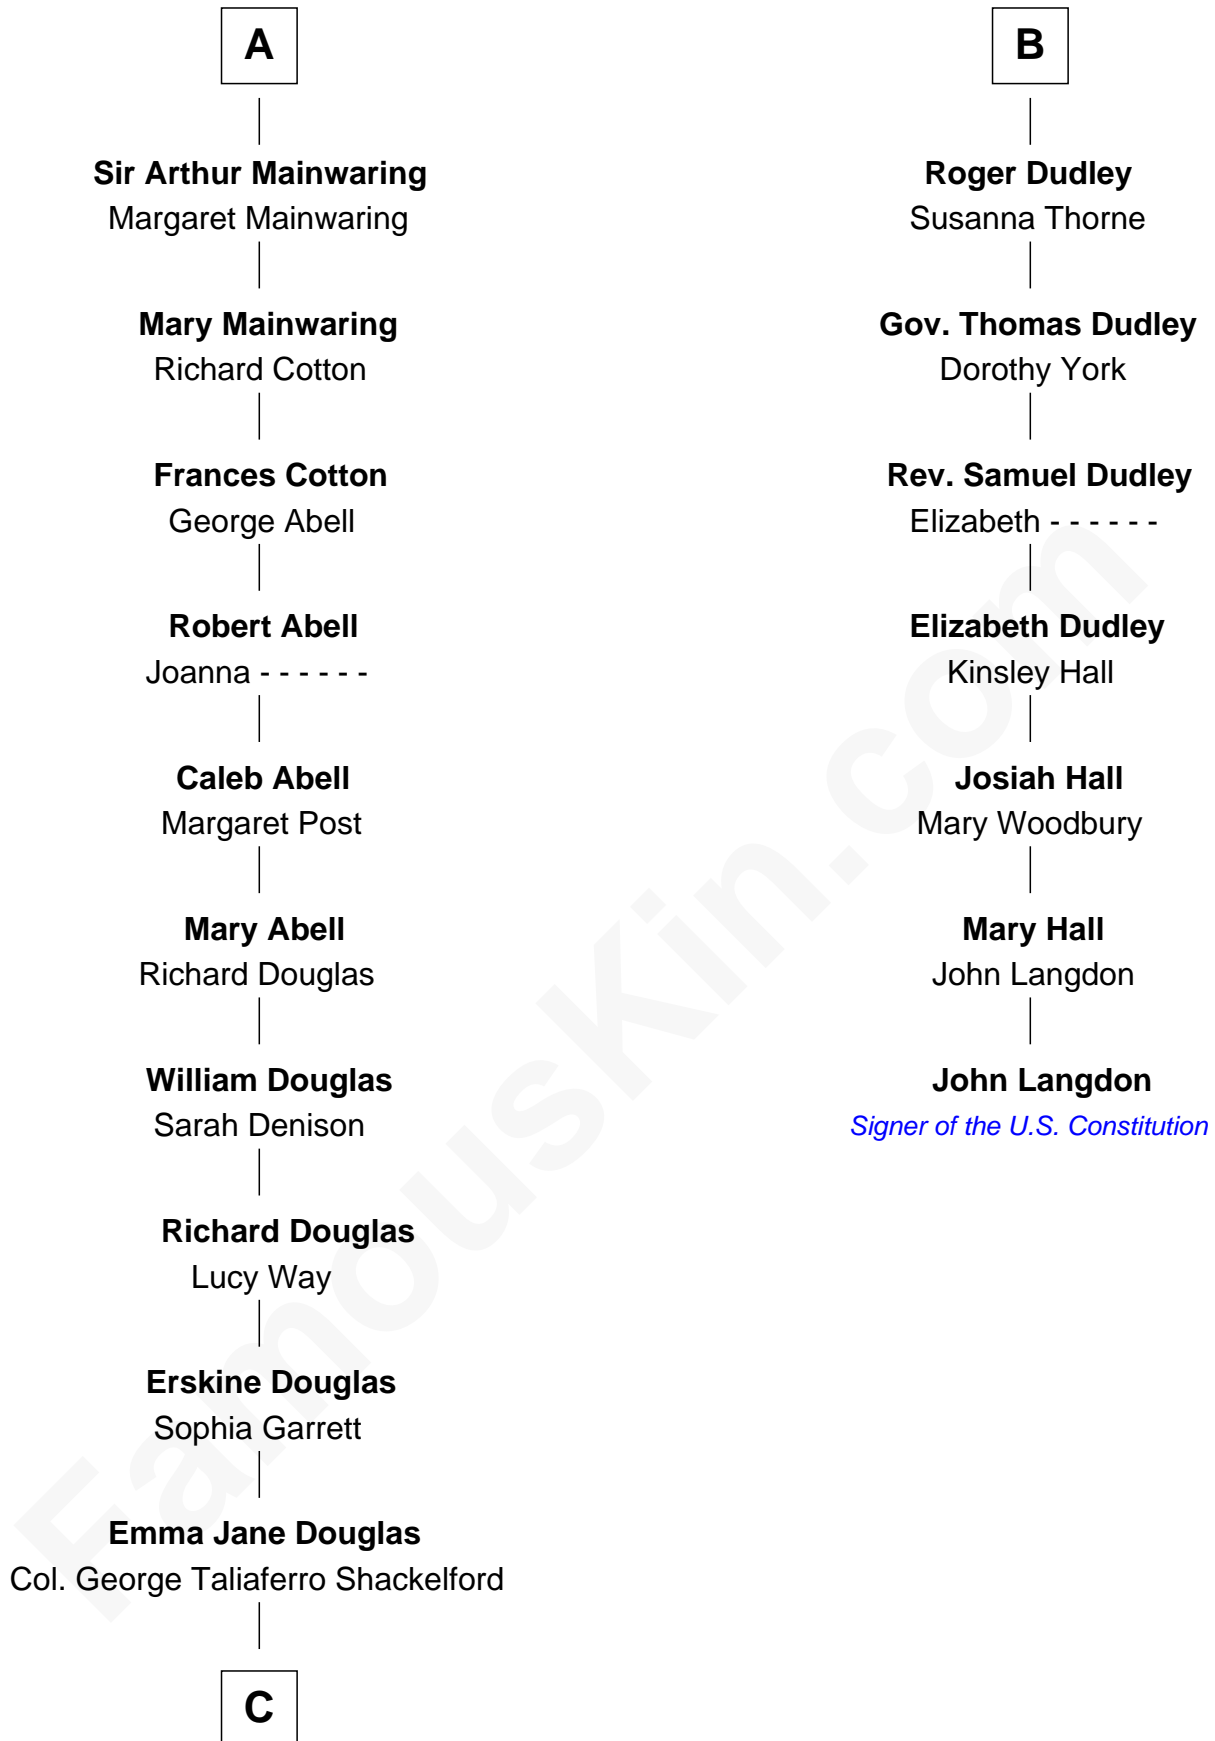

FamousKin.com Relationship Chart of

Melvyn Douglas

Movie Actor

13th cousin 5 times removed of

John Langdon

Signer of the U.S. Constitution

C

—
Lena Priscilla Shackelford
Edouard Gregory Hesselberg