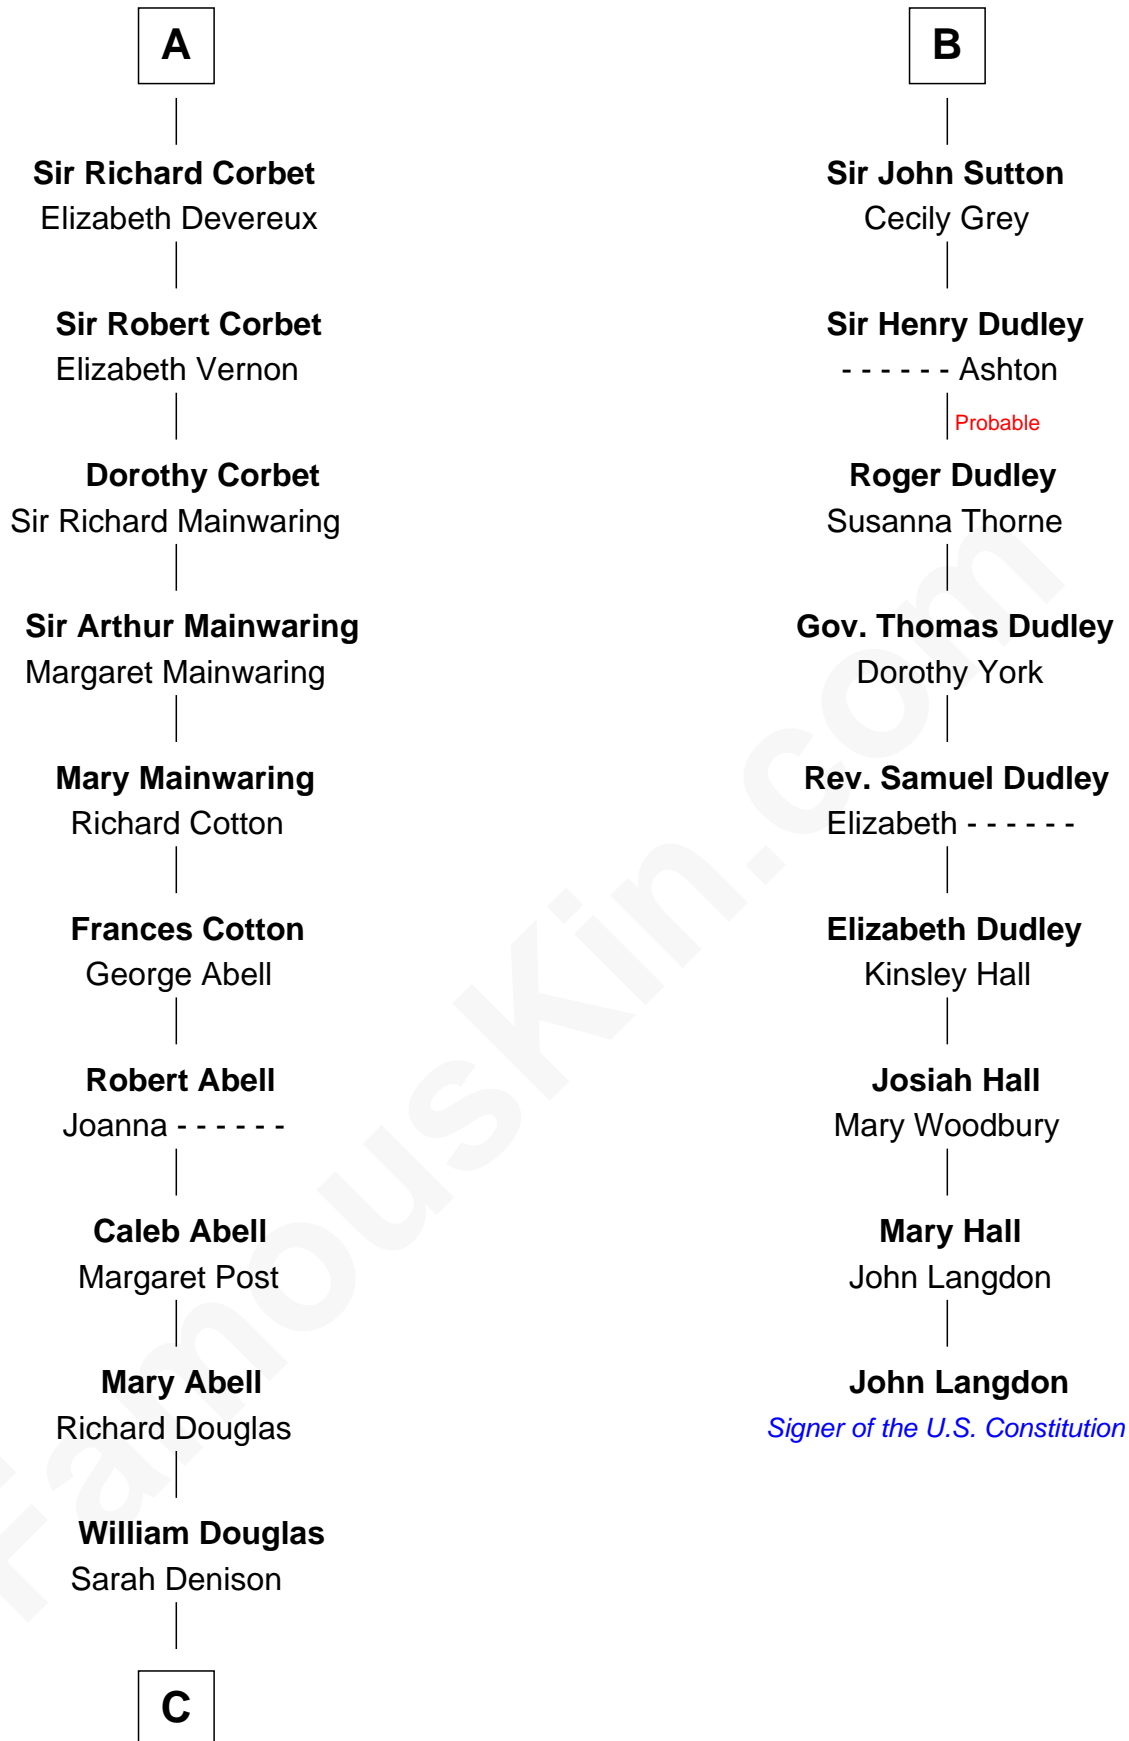

FamousKin.com Relationship Chart of

Melvyn Douglas

Movie Actor

15th cousin 6 times removed of

John Langdon

Signer of the U.S. Constitution

C

Richard Douglas

Lucy Way

Erskine Douglas

Sophia Garrett

Emma Jane Douglas

Col. George Taliaferro Shackelford

Lena Priscilla Shackelford

Edouard Gregory Hesselberg

Melvyn Douglas