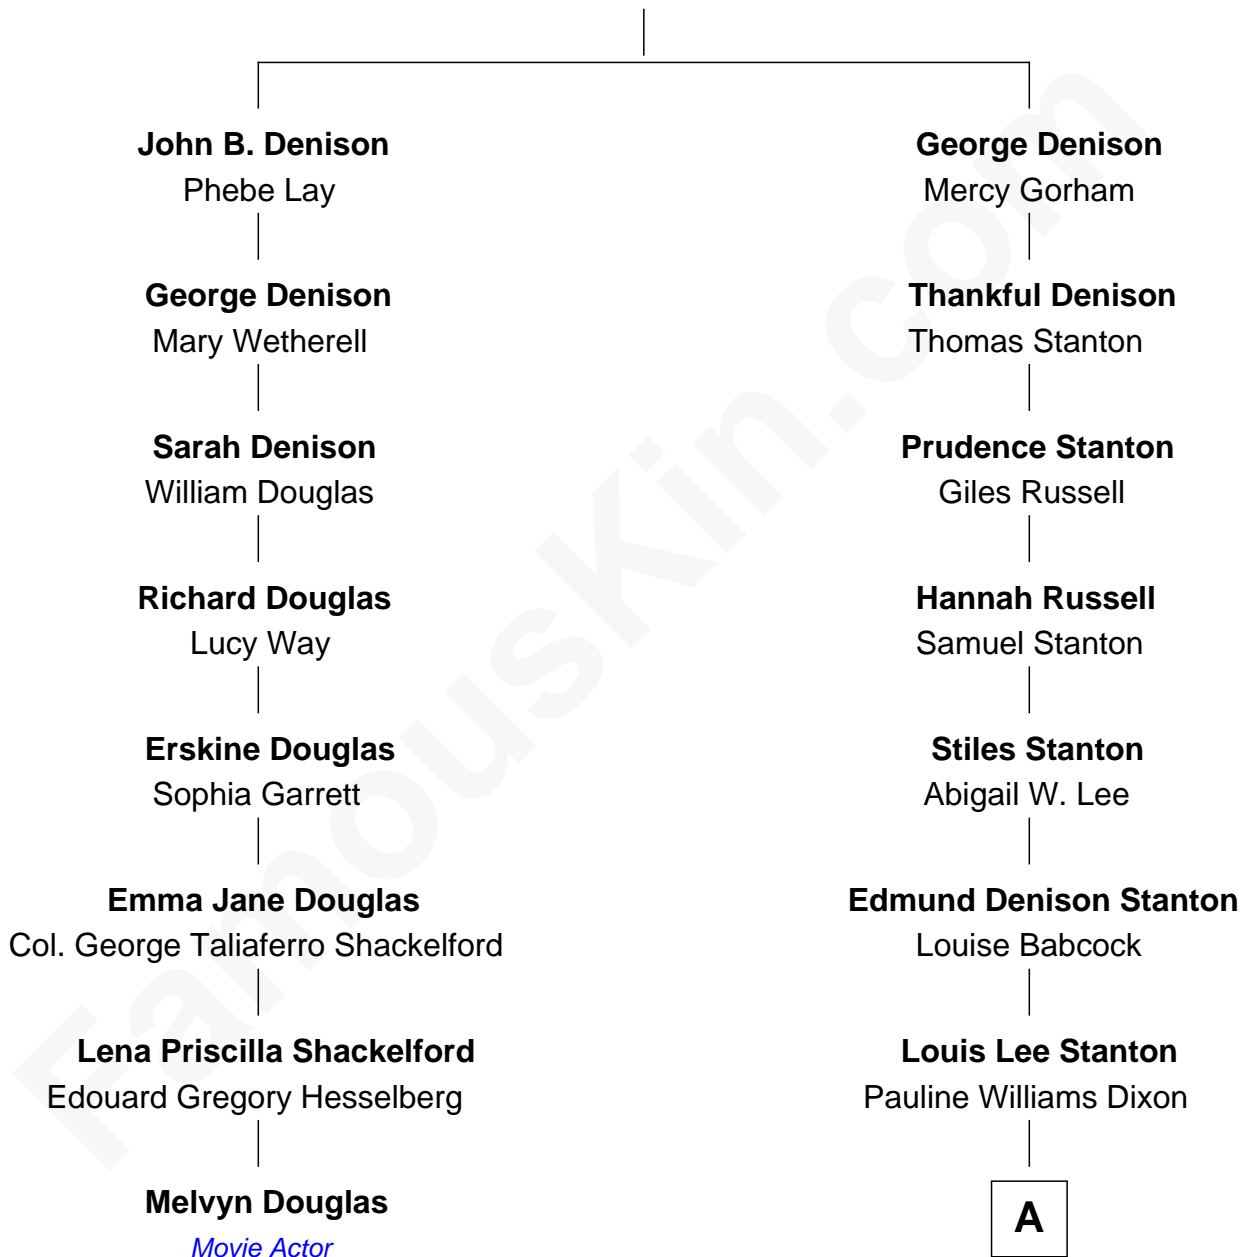

FamousKin.com Relationship Chart of

Melvyn Douglas

Movie Actor

7th cousin 1 time removed of

Louis Auchincloss

Author

George Denison

Ann Borodell

A

Priscilla Dixon Stanton
Joseph Howland Auchincloss

Louis Auchincloss
Author

FamousKin.com