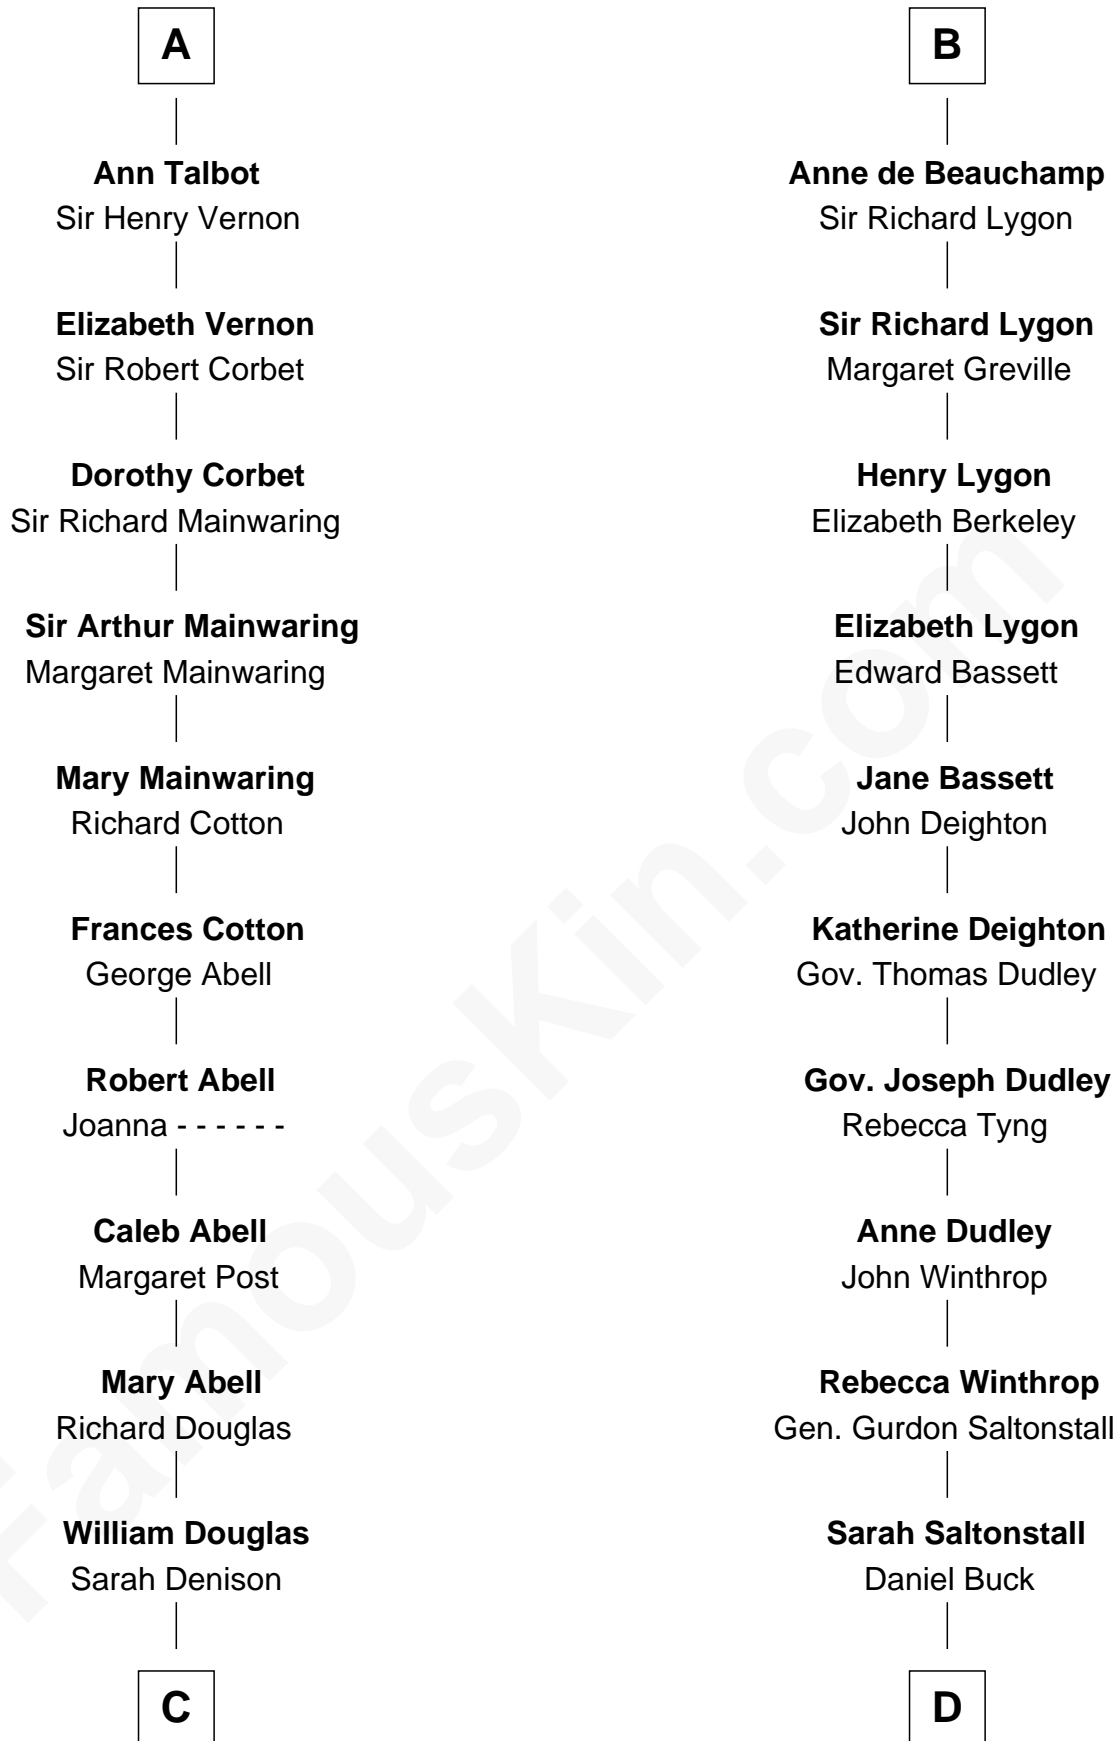

FamousKin.com Relationship Chart of

Melvyn Douglas

Movie Actor

21st cousin of

Louis Auchincloss

Author

C

Richard Douglas

Lucy Way

Erskine Douglas

Sophia Garrett

Emma Jane Douglas

Col. George Taliaferro Shackelford

Lena Priscilla Shackelford

Edouard Gregory Hesselberg

Melvyn Douglas

Movie Actor

D

Gurdon Buck

Susannah Mainwaring

Elizabeth Buck

John Auchincloss

John Winthrop Auchincloss

Joanna Hone Russell