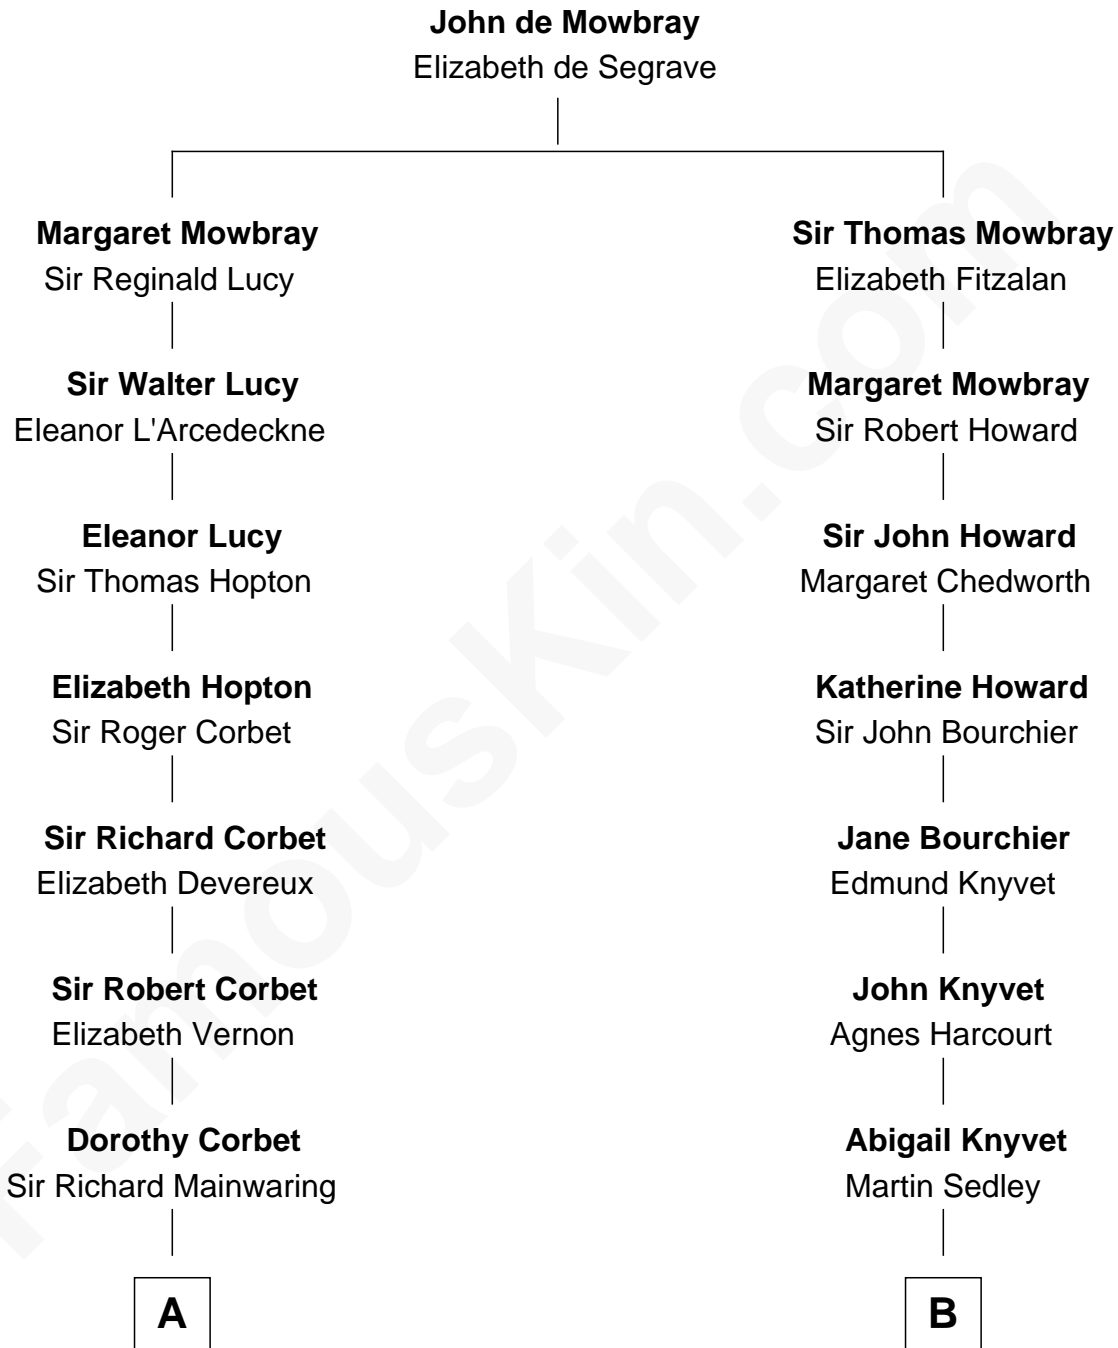

# FamousKin.com Relationship Chart of

**Melvyn Douglas**

*Movie Actor*

17th cousin 1 time removed of

**Louis Auchincloss**

*Author*

**C**

**Lena Priscilla Shackelford**  
Edouard Gregory Hesselberg

**Melvyn Douglas**  
*Movie Actor*

FamousKin.com