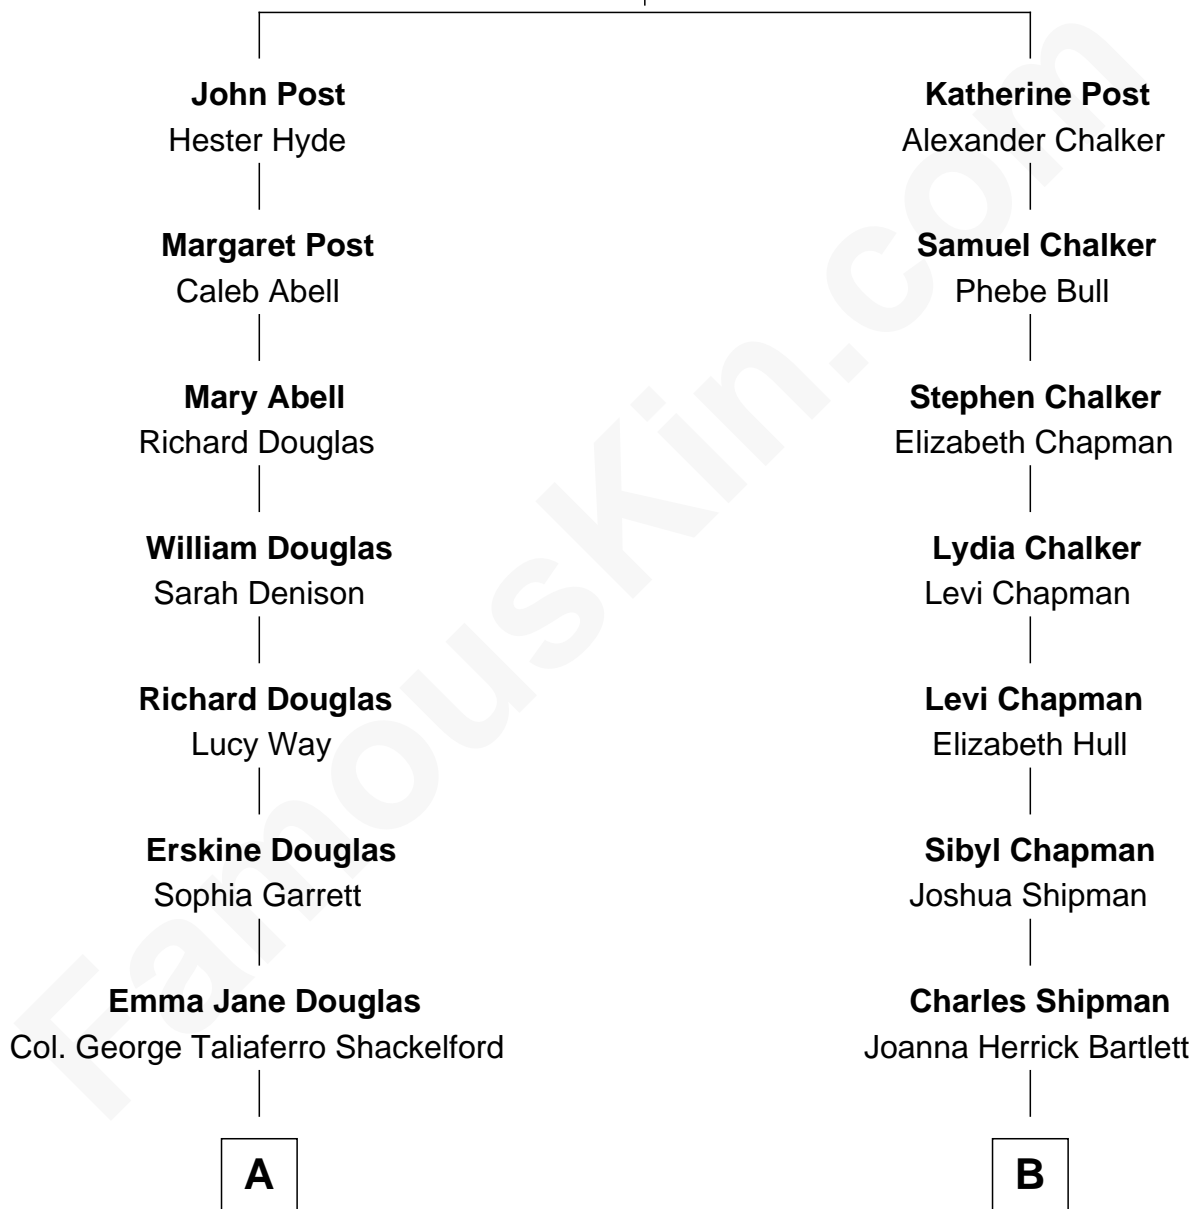

# FamousKin.com Relationship Chart of

**Melvyn Douglas**

*Movie Actor*

8th cousin 1 time removed of

**Charles Dawes**

*30th U.S. Vice-President*

**Stephen Post**

Elinor Panton

**A**

**Lena Priscilla Shackelford**  
Edouard Gregory Hesselberg

**Melvyn Douglas**  
*Movie Actor*

**B**

**Betsey Sibyl Shipman**  
Beman Gates

**Mary Beman Gates**  
Brig. Gen. Rufus R. Dawes

**Charles Dawes**  
*30th U.S. Vice-President*