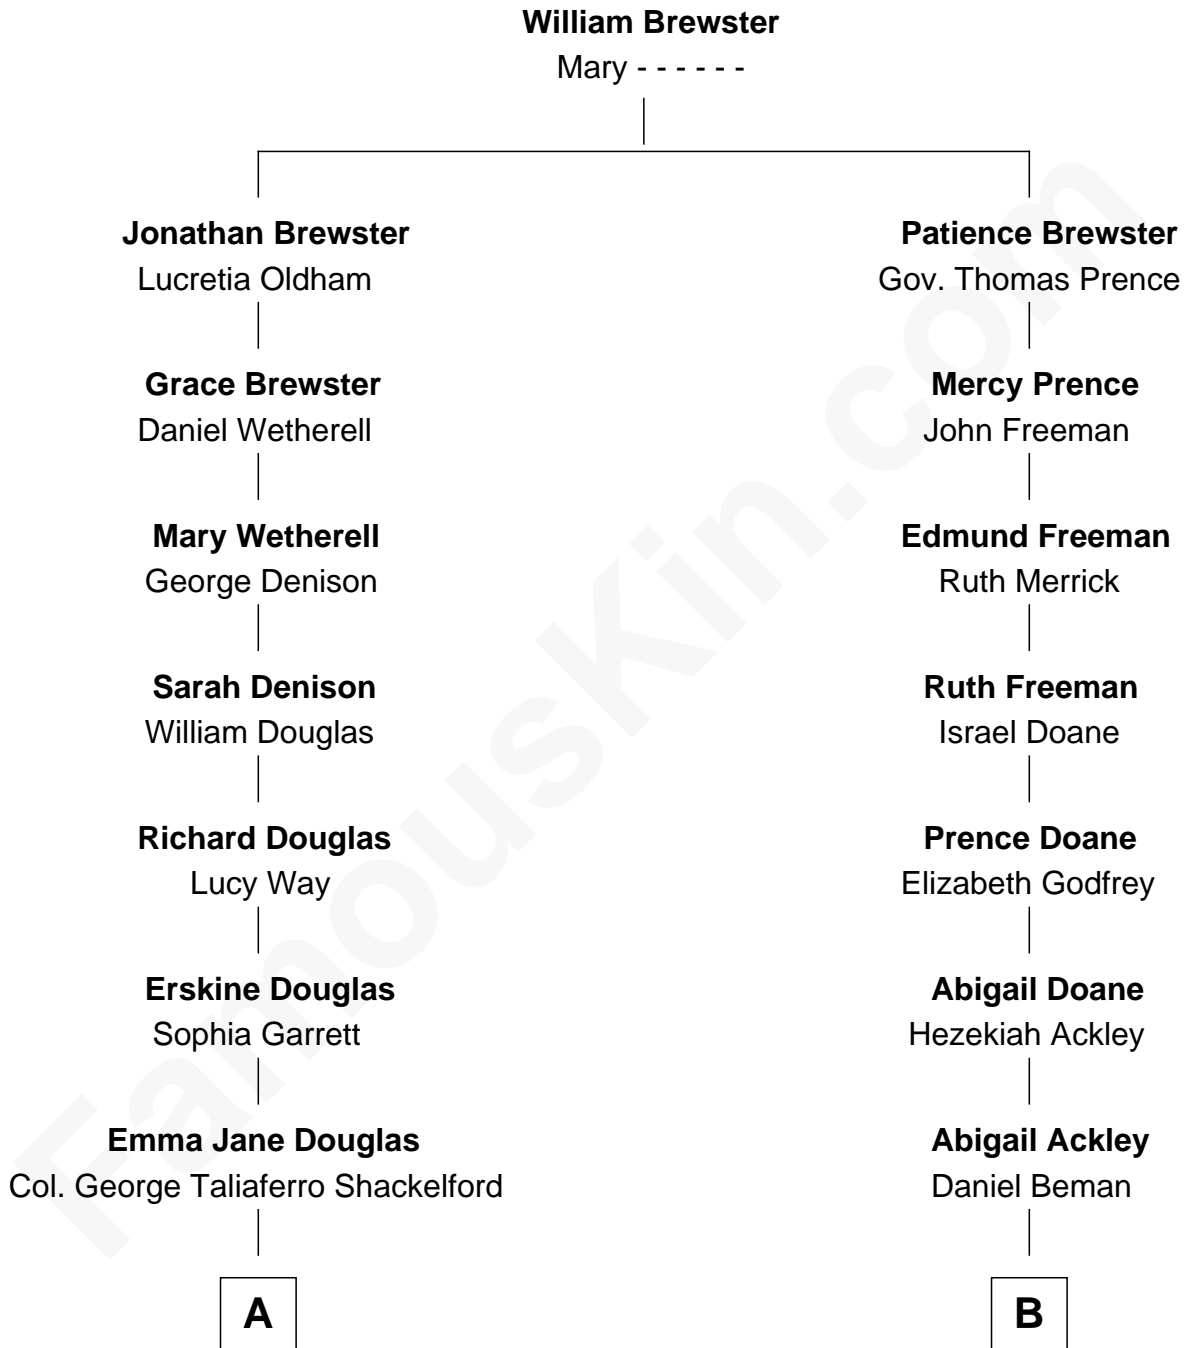

FamousKin.com
Relationship Chart of
Melvyn Douglas
Movie Actor

8th cousin 2 times removed of

Charles Dawes
30th U.S. Vice-President

A

Lena Priscilla Shackelford
Edouard Gregory Hesselberg

Melvyn Douglas
Movie Actor

B

Ruth Beman
Aaron Gates

Beman Gates
Betsey Sibyl Shipman

Mary Beman Gates
Brig. Gen. Rufus R. Dawes

Charles Dawes
30th U.S. Vice-President

FamousKin.com