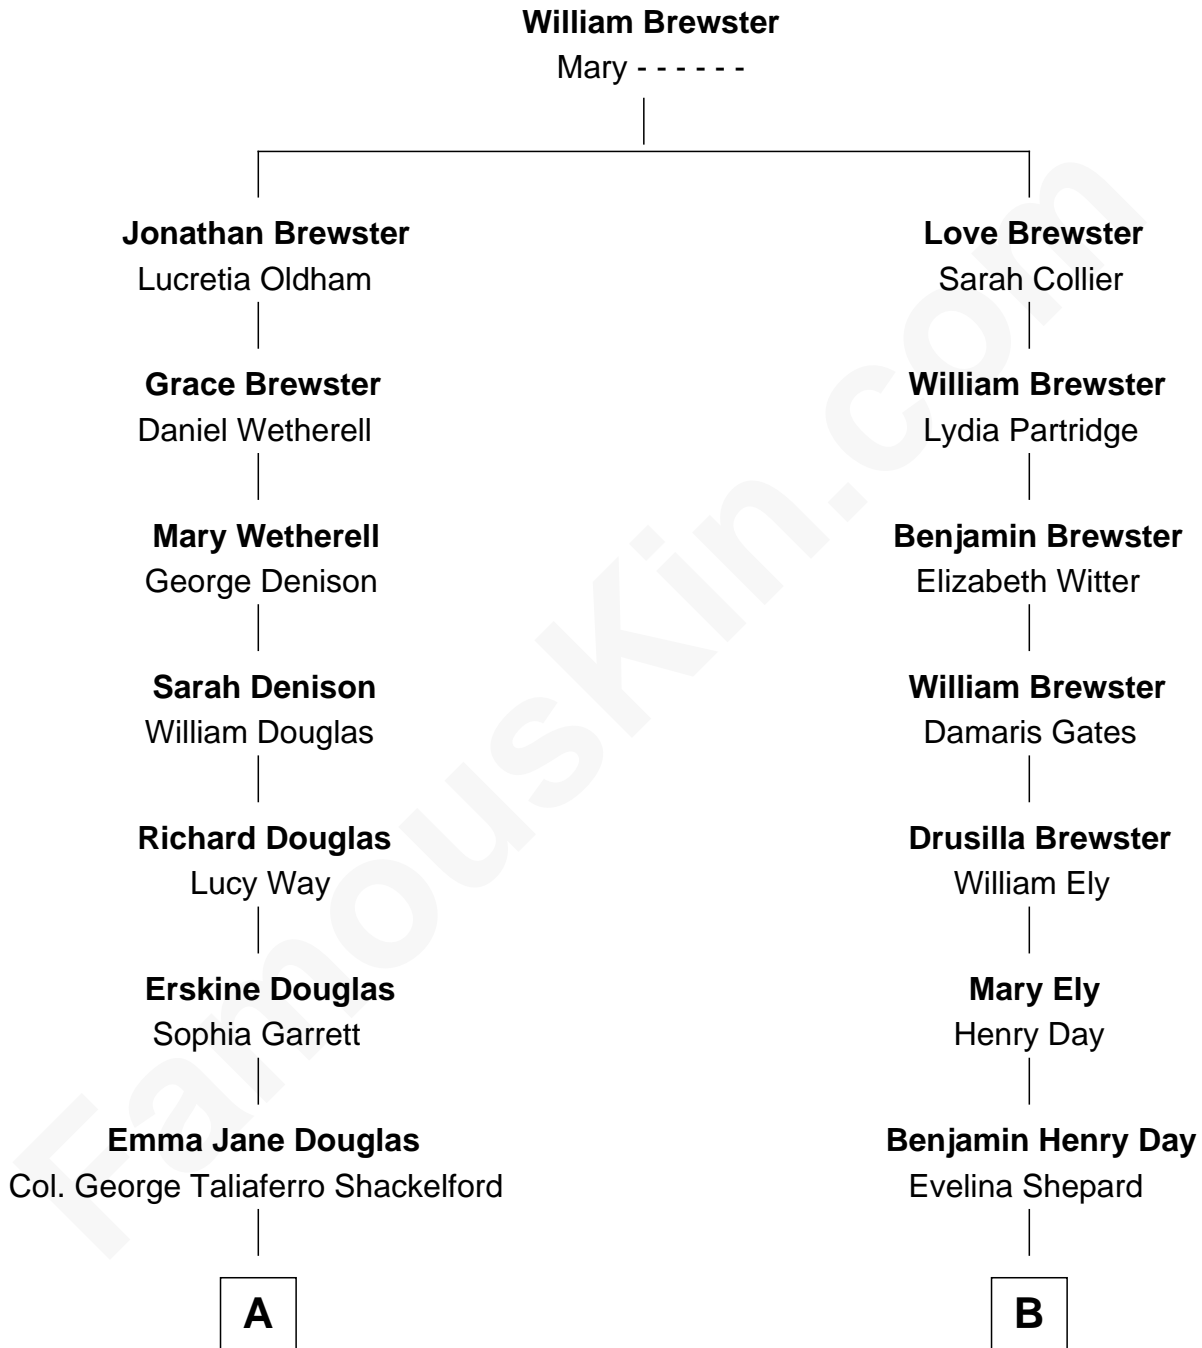

# FamousKin.com Relationship Chart of

**Melvyn Douglas**

*Movie Actor*

8th cousin of

**Clarence Day**

*Author of Life with Father*

**A**

**Lena Priscilla Shackelford**  
Edouard Gregory Hesselberg

**Melvyn Douglas**  
*Movie Actor*

**B**

**Clarence Shepard Day**  
Lavinia Elizabeth Stockwell

**Clarence Day**  
*Author of Life with Father*

FamousKin.com