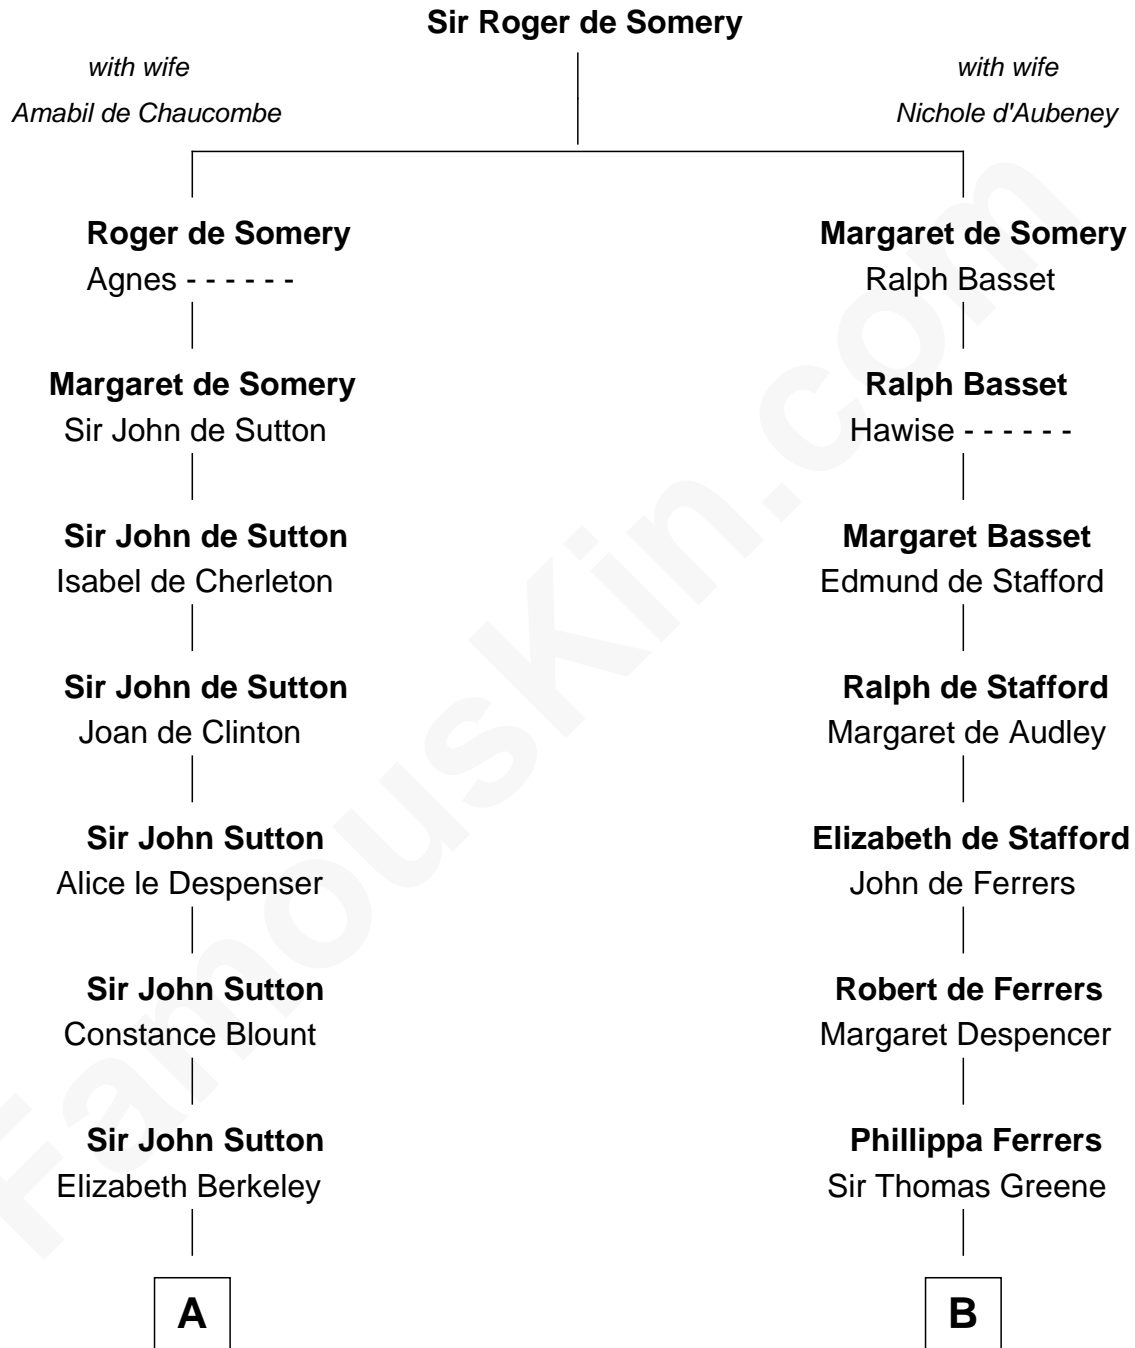

**FamousKin.com**  
**Relationship Chart of**  
**Melvyn Douglas**  
*Movie Actor*

20th cousin 1 time removed of  
**Hetty Green**  
*"The Witch of Wall Street"*

**C**

**Erskine Douglas**

Sophia Garrett

**Emma Jane Douglas**

Col. George Taliaferro Shackelford

**Lena Priscilla Shackelford**

Edouard Gregory Hesselberg

**Melvyn Douglas**

*Movie Actor*

**D**

**Giles Slocum**

Sylvia Russell

**Abigail Slocum**

Isaac Howland

**Mehitable Howland**

Gideon Howland

**Abby Slocum Howland**

Edward Mott Robinson

**Hetty Green**

*"The Witch of Wall Street"*