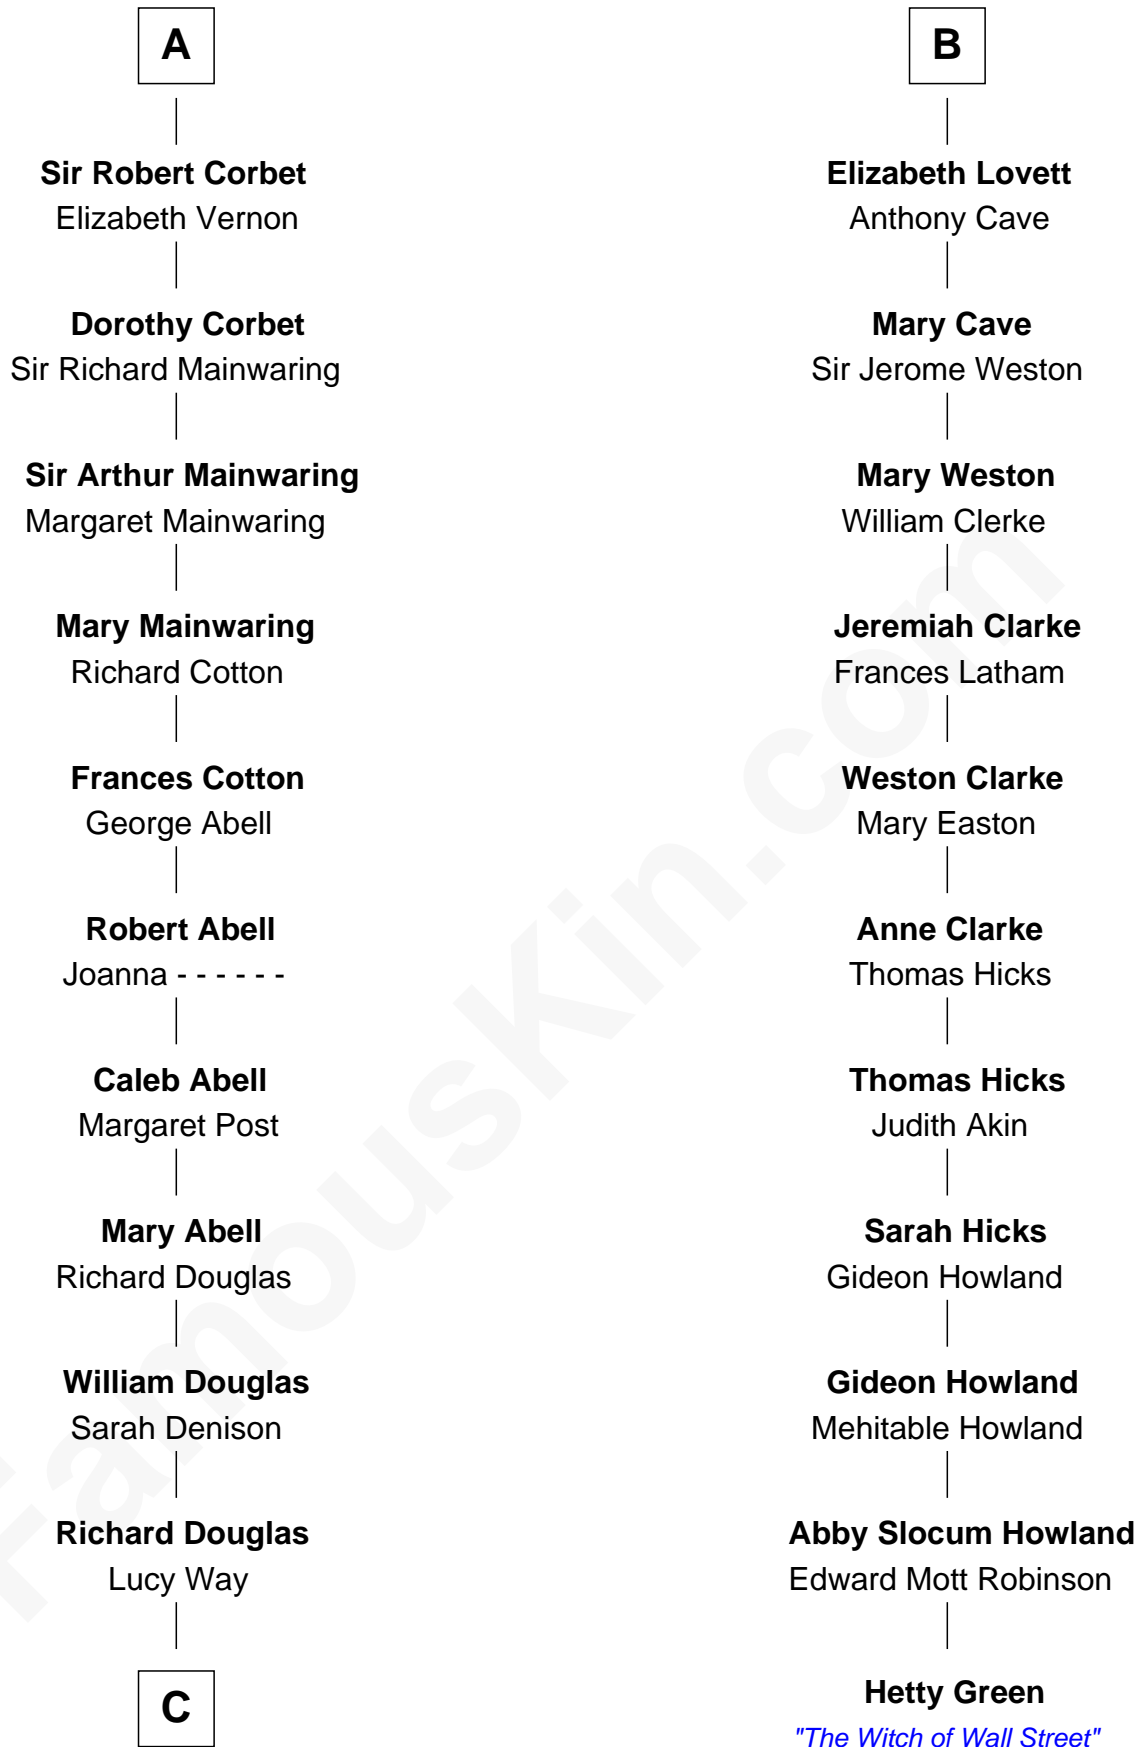

**FamousKin.com**  
**Relationship Chart of**  
**Melvyn Douglas**  
*Movie Actor*

17th cousin 3 times removed of  
**Hetty Green**  
*"The Witch of Wall Street"*

**C**

—  
**Erskine Douglas**

Sophia Garrett

—  
**Emma Jane Douglas**

Col. George Taliaferro Shackelford

—  
**Lena Priscilla Shackelford**

Edouard Gregory Hesselberg

—  
**Melvyn Douglas**

*Movie Actor*

FamousKin.com