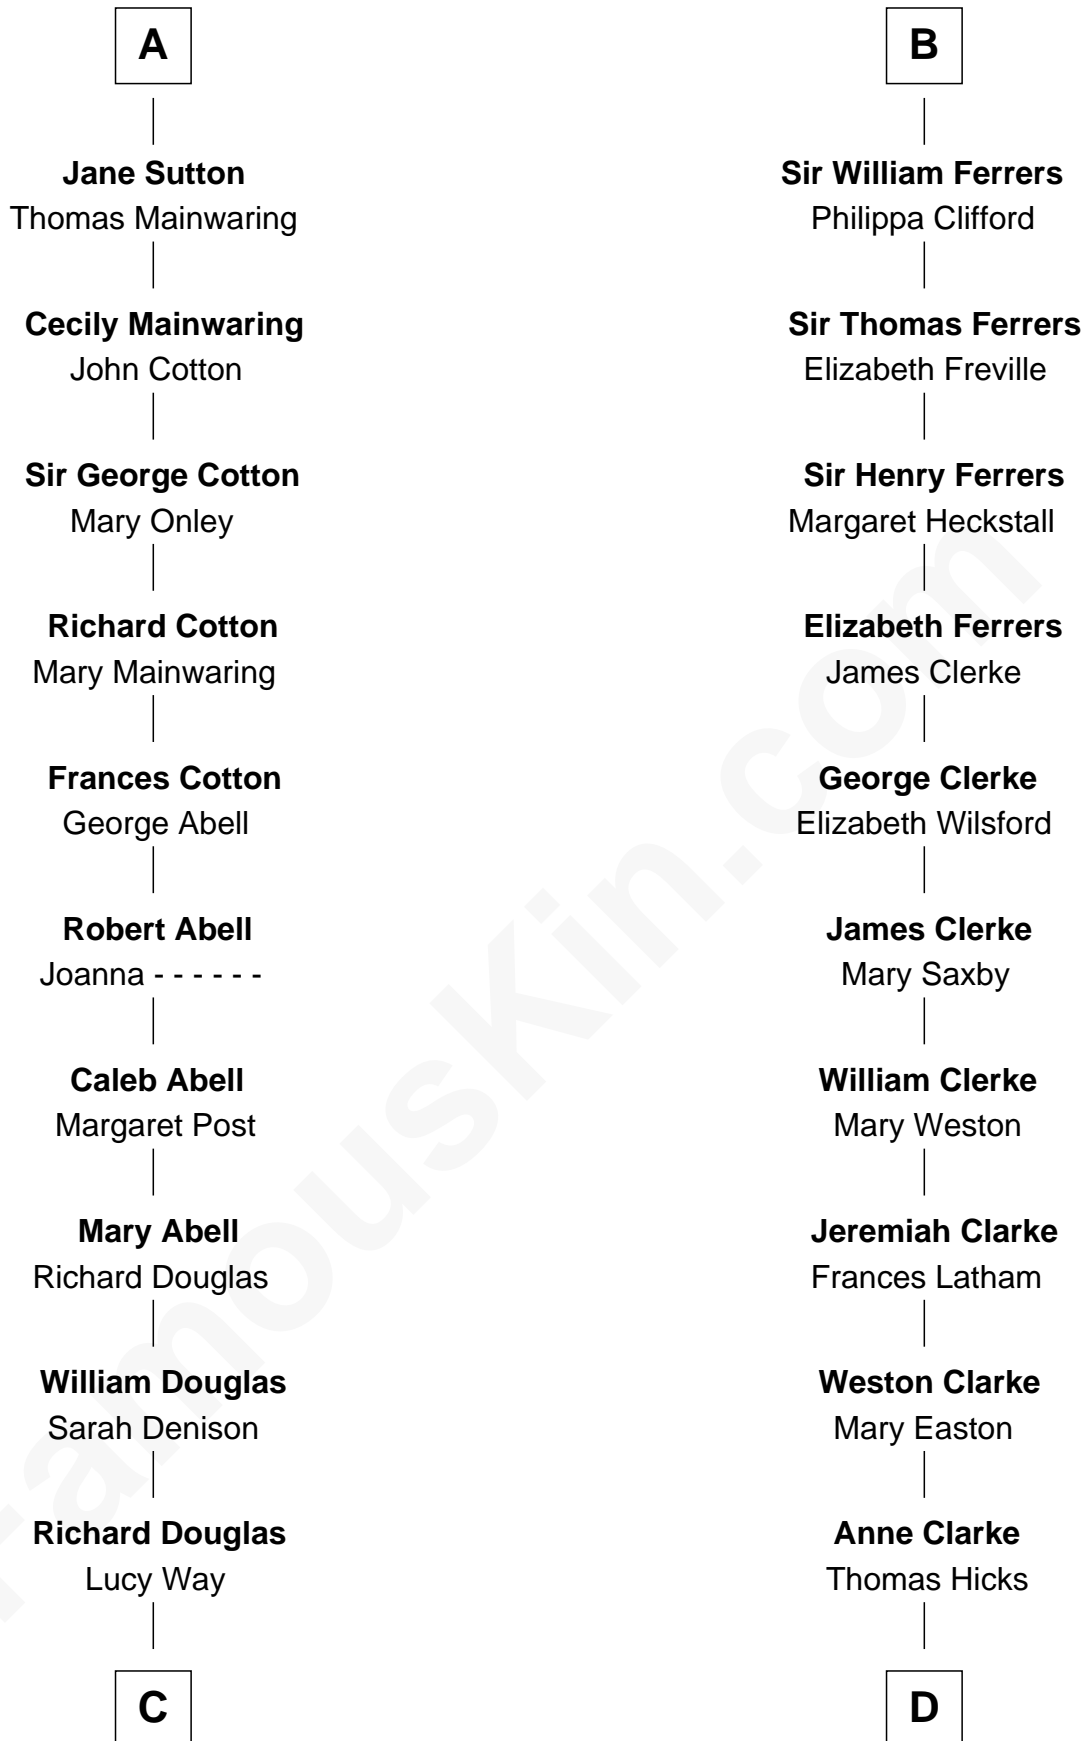

FamousKin.com
Relationship Chart of
Melvyn Douglas
Movie Actor

20th cousin 1 time removed of

Hetty Green
"The Witch of Wall Street"

C

Erskine Douglas

Sophia Garrett

Emma Jane Douglas

Col. George Taliaferro Shackelford

Lena Priscilla Shackelford

Edouard Gregory Hesselberg

Melvyn Douglas

Movie Actor

D

Thomas Hicks

Judith Akin

Sarah Hicks